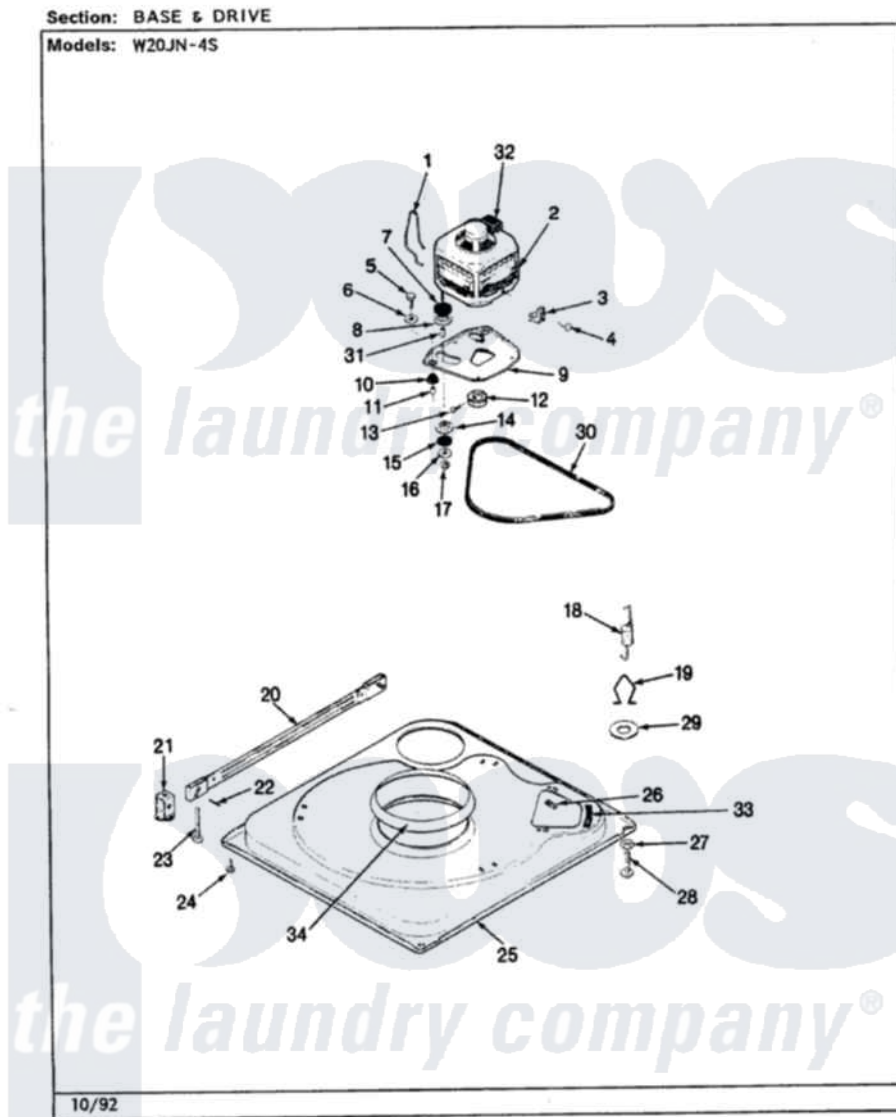

Magic Chef W20JA4S 02 - BASE & DRIVE (W20JN4S)(REV. A-E)

Magic Chef [Residential Magic Chef W20JA4S Washer Parts](#) Parts Diagram 02 - BASE & DRIVE (W20JN4S)(REV. A-E)
Click on the part number to view part

Item	Original Part Number	Replaced By	Status	Part Description
1	35-0235			Spring, Motor Pivot
2	LA-2002		Not Available	MOTOR KIT
"	35-2030		Not Available	MOTOR
3	33-9945			Slide, Foot
4	25-7418	33001178		Back, Tumbler
5	25-7833	21001977		Screw
6	25-7834			Washer, Motor/Base Screw
7	33-9946			Isolator, Motor
8	33-9944	35-3570		Washer, Motor Pivot
9	35-2810	21001783		Plate And Screw Assembly
10	33-9941	35-3646		Isolator, Motor Plate
11	25-7831			Spacer, Mounting
12	35-2124	W10143344		Pulley
13	25-7117			Set Screw
14	33-9943	35-3571		Slide, Motor Pivot
15	33-9967			Washer, Motor Isolator

16	25-7047		Washer, Flat
17	25-7325	Y707702	Locknut
18	35-2681		Not Available
"	35-3658		SPRING, SUSPENSION
			Spring, Suspension
19	35-2976		Not Available
			HOOK, SUSPENSION SPRING
20	35-2049	21001881	Bar, Stabilizer
21	35-2046		Bracket, Stabilizer
22	35-2052		Pin, Stabilizer
23	35-2050	22004469	Leg And Foot Self Stabalizing
24	25-7828	489483	Screw 10-32 X 1/2
"	35-3020	22004469	Leg And Foot Self Stabalizing
25	35-2984		Not Available
			BASE
26	25-7838	25-7845	Speednut, Motor
27	25-7915		Hex Nut
28	35-0837	25001119	Foot And Pad Assembly
"	35-0772	25001119	Foot And Pad Assembly
29	Y25-7951		Washer, Suspension Hook
30	35-2320	21352320	Belt, Drive
31	25-7830		Spacer
32	33-9765		Switch, Motor
33	35-2065		Pad, Motor Plate
34	35-2357	21002026	Snubber