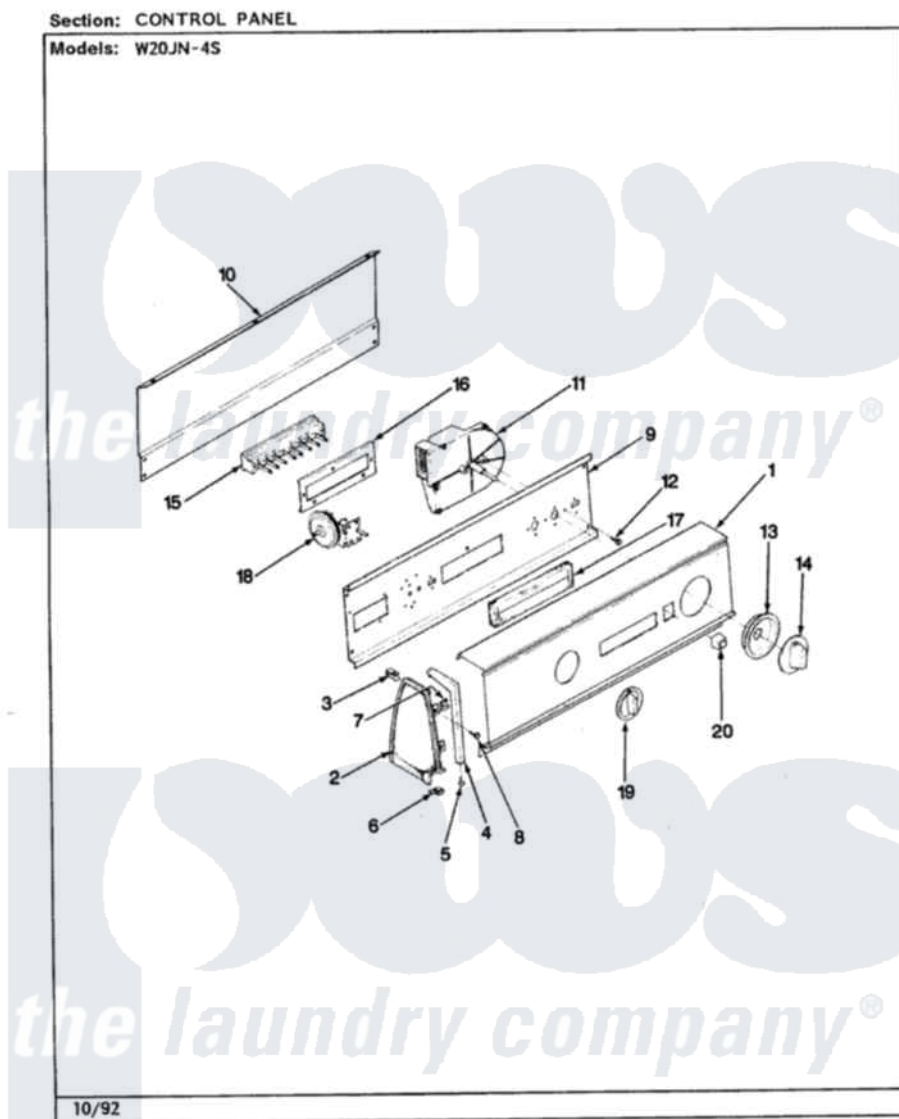

# Magic Chef W20JA4S 04 - CONTROL PANEL (REV. A-E)(W20JN4S)

Magic Chef [Residential Magic Chef W20JA4S Washer Parts](#) Parts Diagram 04 - CONTROL PANEL (REV. A-E)(W20JN4S)

[Click on the part number to view part](#)

Item	Original Part Number	Replaced By	Status	Part Description
1	<a href="#">25-7702</a>			Speedclip, End Cap To Control Panel
"	25-7649	<a href="#">910187</a>		Screw
"	35-2849		Not Available	CONTROL PANEL
2	35-2488	<a href="#">21001452</a>		Cap- End
"	35-2487	<a href="#">21001451</a>		Cap- End
3	<a href="#">25-7852</a>			Speedclip, Rr Shld To End Cap
"	25-7435	<a href="#">33002917</a>		Screw, No.10-16
4	53-0278		Not Available	TRIM, END CAP (LT)
"	53-0277		Not Available	TRIM, END CAP (RT)
5	<a href="#">25-7760</a>			Screw
6	34-9487		Not Available	PLATE, REINFORCEMENT
"	25-7697	<a href="#">25-2219</a>		Screw
"	<a href="#">25-7851</a>			Speedclip, End Cap To Top
7	<a href="#">25-7702</a>			Speedclip, End Cap To Control Panel