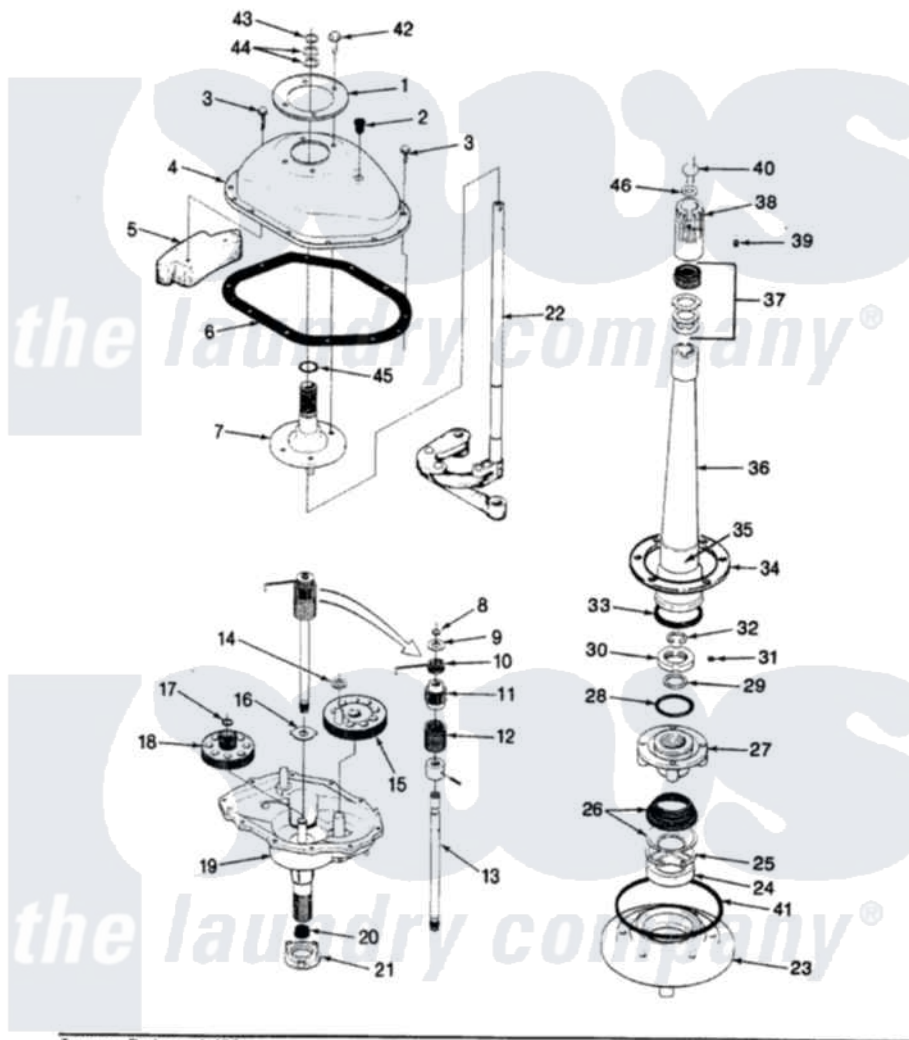

Magic Chef W20JA4S 06 - TRANSMISSION & RELATED PARTS

SECTION: TRANSMISSION & RELATED PARTS
 MODEL: W20JN-4S

Issue Date: 4/91

Magic Chef Residential Magic Chef W20JA4S Washer Parts Parts Diagram 06 - TRANSMISSION & RELATED PARTS
 Click on the part number to view part

Item	Original Part Number	Replaced By	Status	Part Description
1	33-9893	33-7187		Covr Reinforcmt
2	35-2621			Plug, Oil Fill
3	25-7916			Bolt
4	35-2620		Not Available	COVER, TRANSMISSION
5	35-2642			Counterweight
6	35-1030		Not Available	GASKET, TRANSMISSION HOUSING
7	35-2654			Drive Tube Assembly
8	25-7847			Ring, Retaining
9	25-7416		Not Available	WASHER, FLAT
10	33-6114	33-6463		Spring
11	35-2001			Pinion, Drive
12	33-3195		Not Available	SPRING
13	35-2116		Not Available	DRIVE SHAFT & HUB ASSY
"	LA-2005			Clutch Assembly Kit
14	25-7091			Thrust Washer
15	35-2631		Not Available	GEAR, CRANK

16	35-2070		Washer, Steel W/Tabs
"	25-7274	Not Available	WASHER, STEEL
"	35-2462	35-3825	Washer, Nylon
17	25-7853	25-7933	Ring, Retaining
18	35-2527		Gear, Cluster
19	35-2640	Not Available	TRANSMISSION HOUSING
20	35-2010	207843	Lip Seal Repair Kit
21	35-2111	12001562	Bearing Assembly
22	35-2637	Not Available	LINKAGE ASSY
23	35-2059	35-2450	Housing Assembly, Bearing And Seal
24	35-2205		Bearing, Spin
25	25-7849		Retaining Ring
26	33-7224N		Tub Seal Assembly
27	33-9987	Not Available	BASKET HUB ASM
28	35-2061		Gasket, Tub To Housing
29	25-7722	33-4293N	Gasket Kit
30	33-9507	33-9504	Locknut
31	25-7120		Set Screw
32	25-7848		Retaining Ring
33	33-8718		Gasket
34	35-0930		Gasket
35	33-6790		Bearing, Agitator
36	33-4283N	Not Available	CENTERPOST KIT
37	33-7806N		Seal Assembly
38	33-9729	Not Available	DRIVE BLOCK ASM
39	25-7378		Set Screw
40	33-6817		Stud
41	35-2060		Seal, Tub To Housing
42	25-7359		Screw
43	25-7848		Retaining Ring
44	25-7057		Washer, Flat
45	25-7722	33-4293N	Gasket Kit
46	25-7316		Flat Washer
"	LA-2009	Not Available	BEARING & SEAL HSG KIT
47	LA-2001	Not Available	TRANSMISSION REPLACEMENT KIT