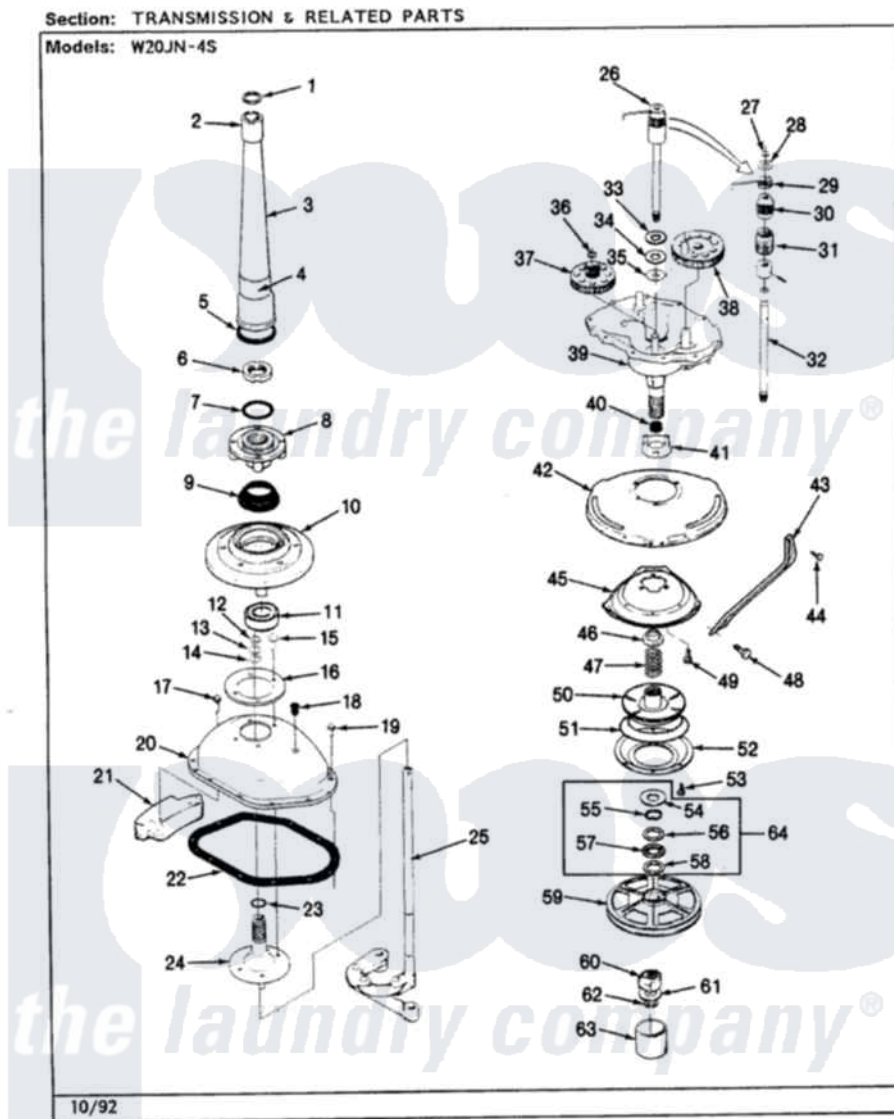

Magic Chef W20JA4S 07 - TRANSMISSION (W20JN4S)(REV. A-E)

Magic Chef Residential Magic Chef W20JA4S Washer Parts Parts Diagram 07 - TRANSMISSION (W20JN4S)(REV. A-E)

Click on the part number to view part

Item	Original Part Number	Replaced By	Status	Part Description
1	LA-2175	35-6680		Transmission
"	35-3748	35-6680		Transmission
"	25-7941			"O" Ring, Agtr Drive Shaft
2	35-2835	21001066		Bearing, Centerpost
3	35-2792	21001401		Center Pos
4	33-6790			Bearing, Agitator
"	35-2983		Not Available	CENTERPOST ASSY.
5	35-2906			Seal, Centerpost Bottom
6	35-2791			Nut, Spin Tube
7	25-7938			"O" Ring, Basket Drive Hub
8	35-2715		Not Available	BASKET DRIVE HUB ASSY
"	35-3647	W10219156		Tub Seal
9	35-2974			Tub Seal/Hub Assembly
10	35-2716	12001561		Bearing And Seal Housing Assembly
11	35-2972	12001561		Bearing And Seal Housing