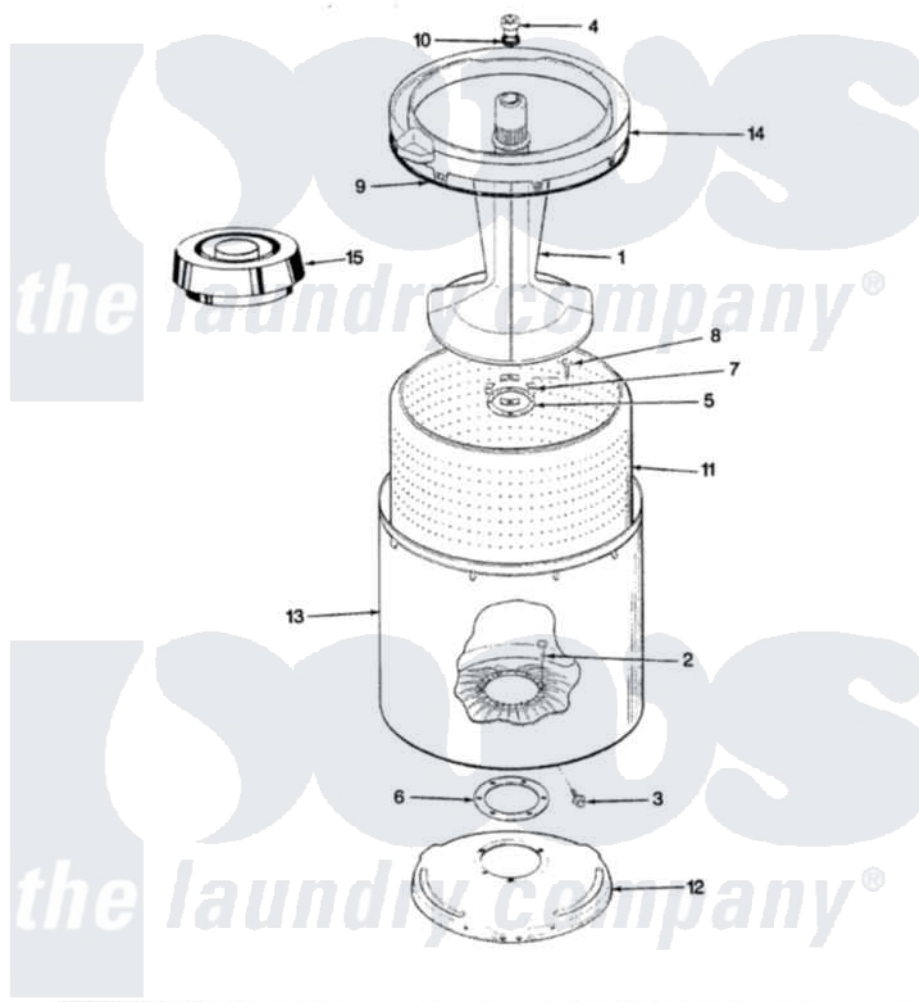

# Magic Chef W20JA4S 08 - TUB

SECTION: TUB  
MODEL: W20JN-4S

Issue Date: 4/91

Magic Chef [Residential Magic Chef W20JA4S Washer Parts](#) Parts Diagram 08 - TUB  
Click on the part number to view part

Item	Original Part Number	Replaced By	Status	Part Description
1	35-2456	<a href="#">33-4352</a>		Agitator
2	35-2062	<a href="#">21001063</a>		Screw, Shoulder
3	25-7914	<a href="#">22002933</a>		Screw
4	<a href="#">33-6241</a>			Cap
5	<a href="#">33-8959</a>			Gasket
6	<a href="#">35-2061</a>			Gasket, Tub To Housing
7	33-8799		Not Available	REINF PLATE
8	25-7783	<a href="#">4356852</a>		Screw
9	<a href="#">35-2328</a>			Seal, Tub Top
10	<a href="#">25-7330</a>			Rubber Washer
11	35-2508		Not Available	BASKET WHITE
12	<a href="#">35-2023</a>			Tub Support
13	<a href="#">35-2038</a>			Tub
14	35-2034		Not Available	TOP, TUB
"	35-2262		Not Available	SHIELD, TUB TOP
15	33-9827	<a href="#">35-2550</a>		Dispenser, Rinse