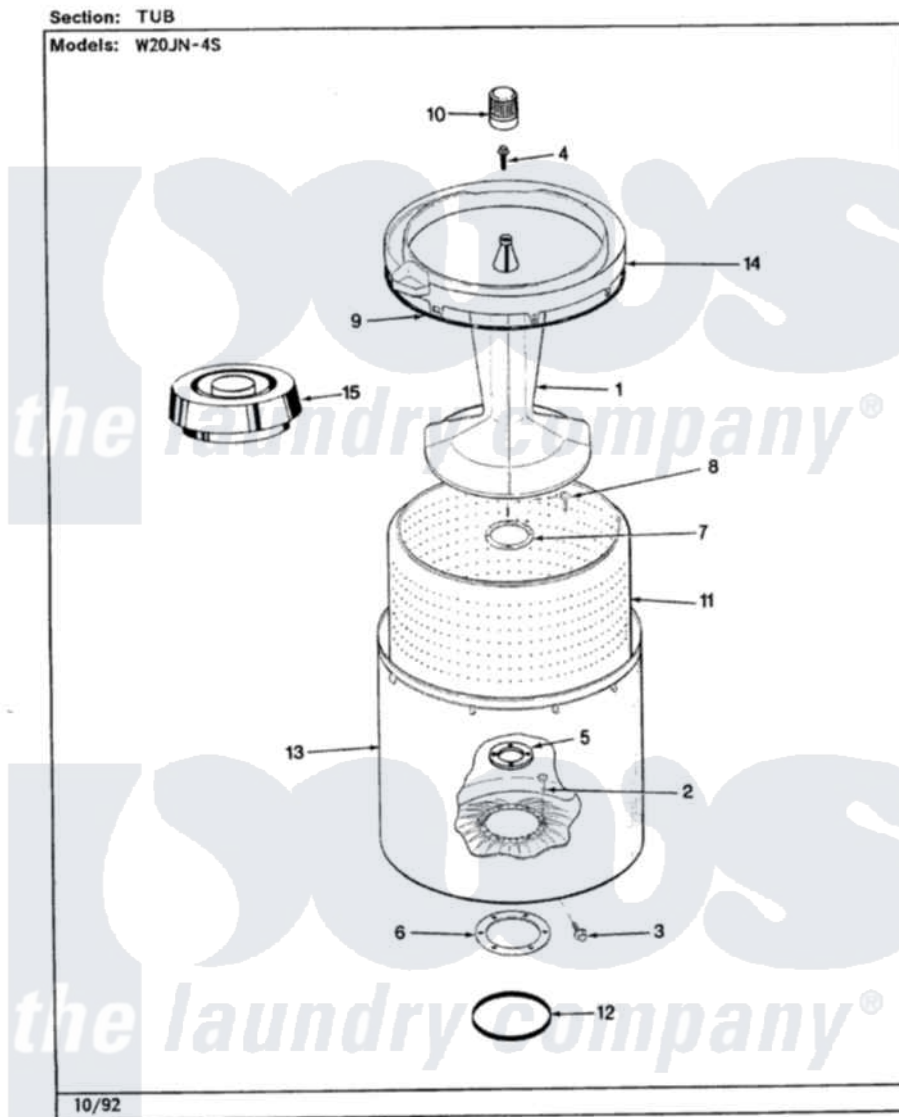

Magic Chef W20JA4S 09 - TUB (W20JN4S)(REV. A-E)

Magic Chef [Residential Magic Chef W20JA4S Washer Parts](#) Parts Diagram 09 - TUB (W20JN4S)(REV. A-E)
Click on the part number to view part

Item	Original Part Number	Replaced By	Status	Part Description
1	35-3580			Agitator
2	25-7947	21001063		Screw, Shoulder
3	25-7953	22002933		Screw
4	25-7948	W10309247		Screw
5	35-3685			Gasket, Basket To Centerpost
"	35-2980	35-3685		Gasket, Basket To Centerpost
6	35-3686			Gasket, Tub To Housing
"	35-2979			Gasket, Tub/Hsg
7	35-3014			Gasket And Reinf. Plate Assembly
8	25-7783	4356852		Screw
9	35-2328			Seal, Tub Top
10	35-2733			Cap, Agitator
11	35-3016		Not Available	BASKET ASSY
12	35-2978			Seal, Tub/Housing
13	35-3700			Tub Assembly
"	35-2952	35-3700		Tub Assembly

14	35-2262	Not Available	SHIELD, TUB TOP
"	35-2034	Not Available	TOP, TUB
"	35-3578	Not Available	TOP, TUB
15	35-2550		Dispenser, Rinse