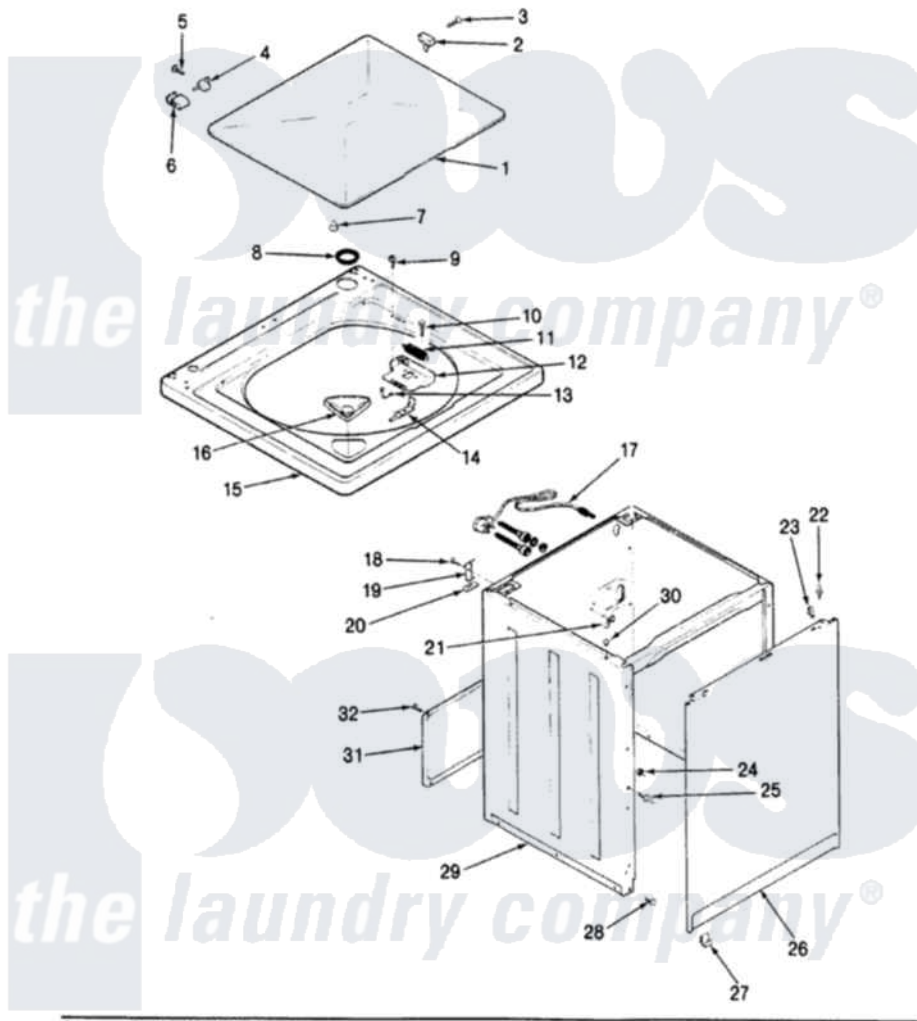

Magic Chef W20JA4SC 05 - EXTERIOR

SECTION: EXTERIOR
MODEL: W20JN-4SC

Issue Date: 4/91

Magic Chef [Residential Magic Chef W20JA4SC Washer Parts](#) Parts Diagram 05 - EXTERIOR
Click on the part number to view part

Item	Original Part Number	Replaced By	Status	Part Description
1	35-2026-24		Not Available	LID (ALM)
2	25-7436			Nylite Washer
"	43-0057			Actuator, Door Switch
3	25-7438			Screw
4	25-7086	Y0308025		Washer, Stainless Steel
"	35-2045			Pin, Hinge
5	25-7893			Screw
6	35-2044			Hinge, Lid
7	35-0581			Bumper, Door
8	35-2063			Bushing, Insulator
"	35-2064			Bushing, Insulating
9	25-7463	7101P012-60		Screw
10	25-7437	40040701		Screw, Tapping No.6b-20
11	33-9064	12001187		Kit, Lid Switch Assembly
"	35-2814	12001187		Kit, Lid Switch Assembly
12	35-2795	12001187		Kit, Lid Switch Assembly

13	25-7878		Clip
14	35-2805	12001187	Kit, Lid Switch Assembly
15	35-2739-24		Not Available TOP, CABINET (ALM)
16	33-9906	21001167	Dispenser, Bleach
17	35-0680		Not Available CORD, POWER
18	25-7893		Screw
19	33-7450	35-2846	Hinge, Cabinet Top
20	33-0930		Pad, Top Hinge
21	33-6099		Clamp
22	53-0643		Pin, Locator
23	34-9701		Guide, Cabinet
24	25-0224	3400029	Nut, Adapter Plate
25	53-0643		Pin, Locator
26	35-2084-24		Panel, Front
27	53-0120		Clip, Front Panel
28	33-2653		Bumper, Cabinet
29	35-2106-24	12001802	Kit, Cabinet/Rear Shield
30	33-2653		Bumper, Cabinet
31	35-2108	21001871	Cabinet
32	25-7733	681414	Screw, 10AB X 1/2