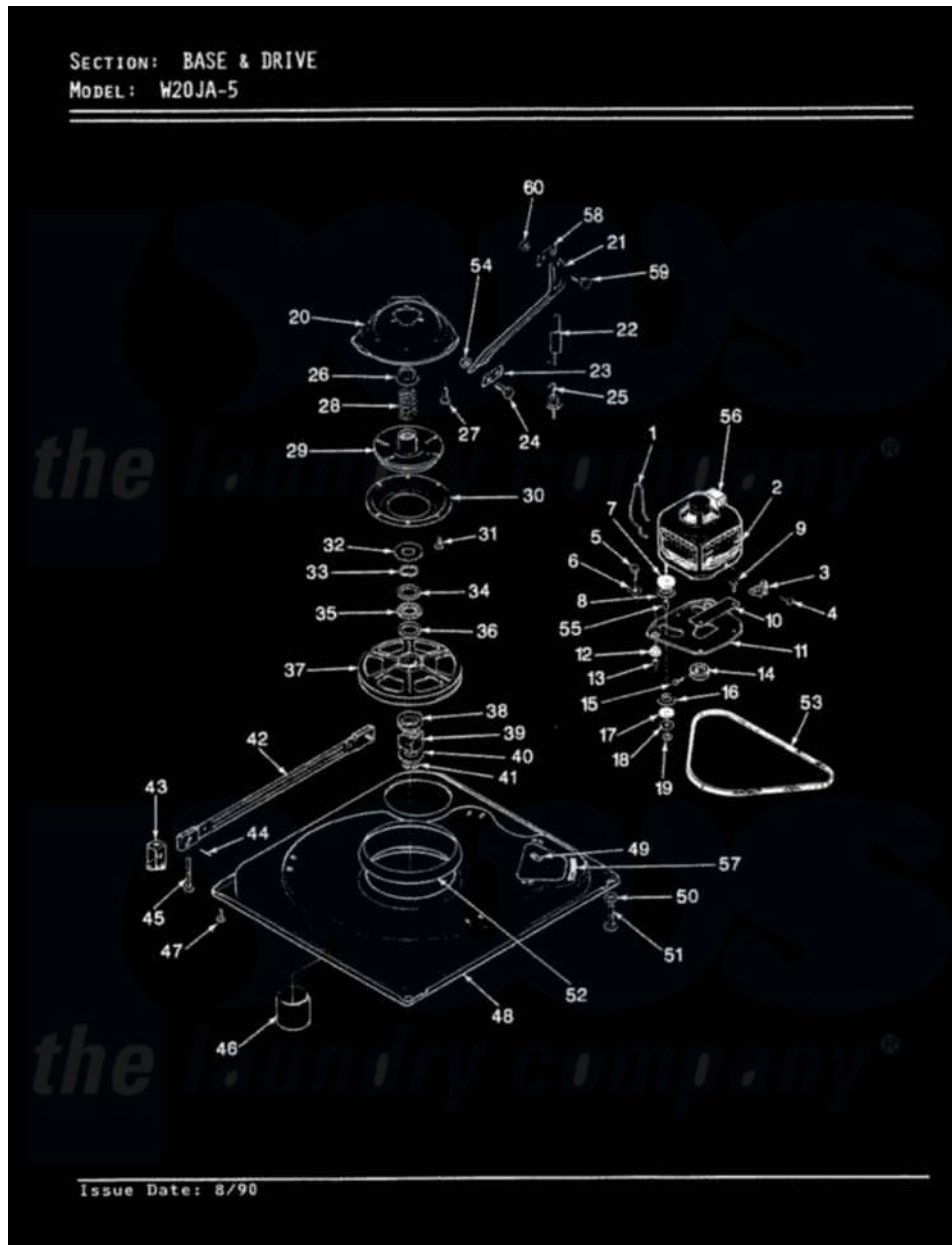

# Magic Chef W20JA5 01 - BASE & DRIVE (W20JA5)(REV. A-D)

Magic Chef [Residential Magic Chef W20JA5 Washer Parts](#) Parts Diagram 01 - BASE & DRIVE (W20JA5)(REV. A-D)  
 Click on the part number to view part

Item	Original Part Number	Replaced By	Status	Part Description
1	<a href="#">35-0235</a>			Spring, Motor Pivot
2	35-2030		Not Available	MOTOR
"	LA-2002		Not Available	MOTOR KIT
3	<a href="#">33-9945</a>			Slide, Foot
4	25-7418	<a href="#">33001178</a>		Back, Tumbler
5	25-7833	<a href="#">21001977</a>		Screw
6	<a href="#">25-7834</a>			Washer, Motor/Base Screw
7	<a href="#">33-9946</a>			Isolator, Motor
8	33-9944	<a href="#">35-3570</a>		Washer, Motor Pivot
9	25-3083	<a href="#">212951</a>		Screw, No.6-32 X 1/4 Inch
10	33-9947		Not Available	DBL.PIVOT SLIDE
11	35-2021	<a href="#">21001783</a>		Plate And Screw Assembly
"	35-2810	<a href="#">21001783</a>		Plate And Screw Assembly
12	33-9941	<a href="#">35-3646</a>		Isolator, Motor Plate
13	<a href="#">25-7831</a>			Spacer, Mounting
14	35-2124	<a href="#">W10143344</a>		Pulley