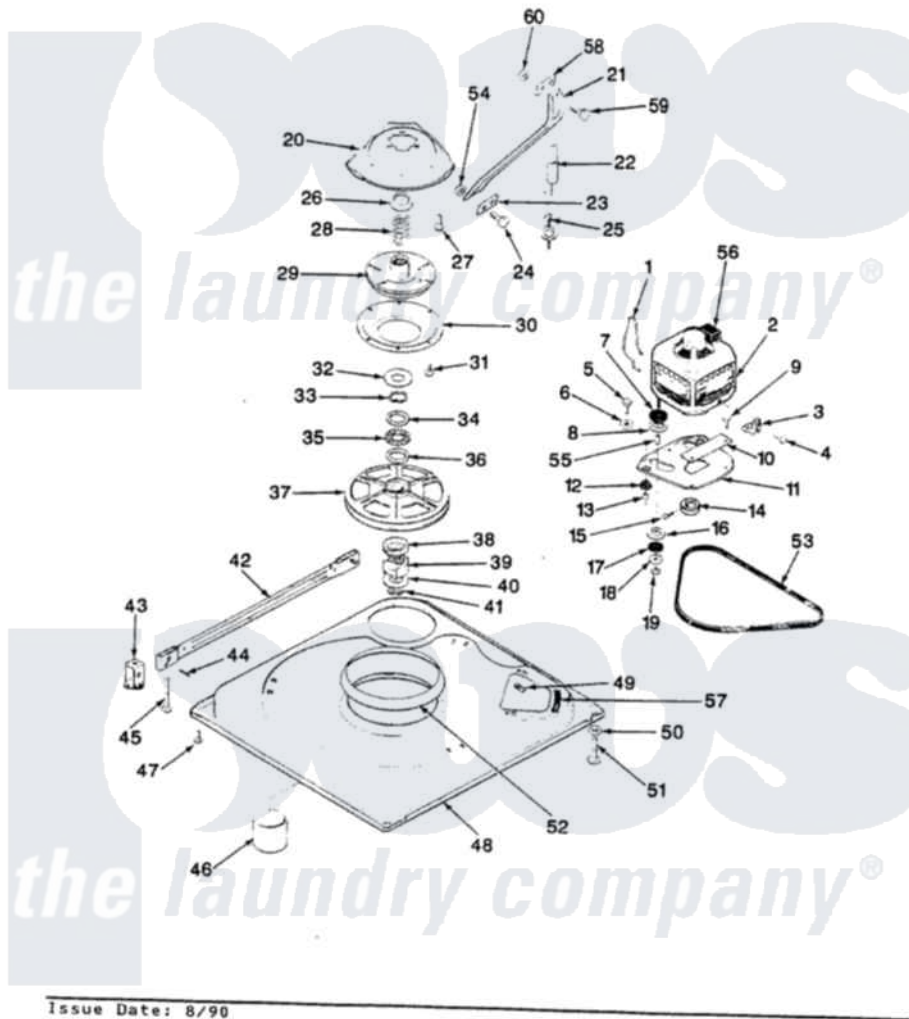

Magic Chef W20JA5 02 - BASE & DRIVE (W20JA5)(REV. E)

SECTION: BASE & DRIVE
MODEL: W20JA-5

Issue Date: 8/90

Magic Chef Residential Magic Chef W20JA5 Washer Parts Parts Diagram 02 - BASE & DRIVE (W20JA5)(REV. E)
Click on the part number to view part

Item	Original Part Number	Replaced By	Status	Part Description
1	35-0235			Spring, Motor Pivot
2	35-2030		Not Available	MOTOR
"	LA-2002		Not Available	MOTOR KIT
3	33-9945			Slide, Foot
4	25-7418	33001178		Back, Tumbler
5	25-7833	21001977		Screw
6	25-7834			Washer, Motor/Base Screw
7	33-9946			Isolator, Motor
8	33-9944	35-3570		Washer, Motor Pivot
9	25-3083	212951		Screw, No.6-32 X 1/4 Inch
10	33-9947		Not Available	DBL.PIVOT SLIDE
11	35-2810	21001783		Plate And Screw Assembly
12	33-9941	35-3646		Isolator, Motor Plate
13	25-7831			Spacer, Mounting
14	35-2124	W10143344		Pulley
15	25-7117			Set Screw