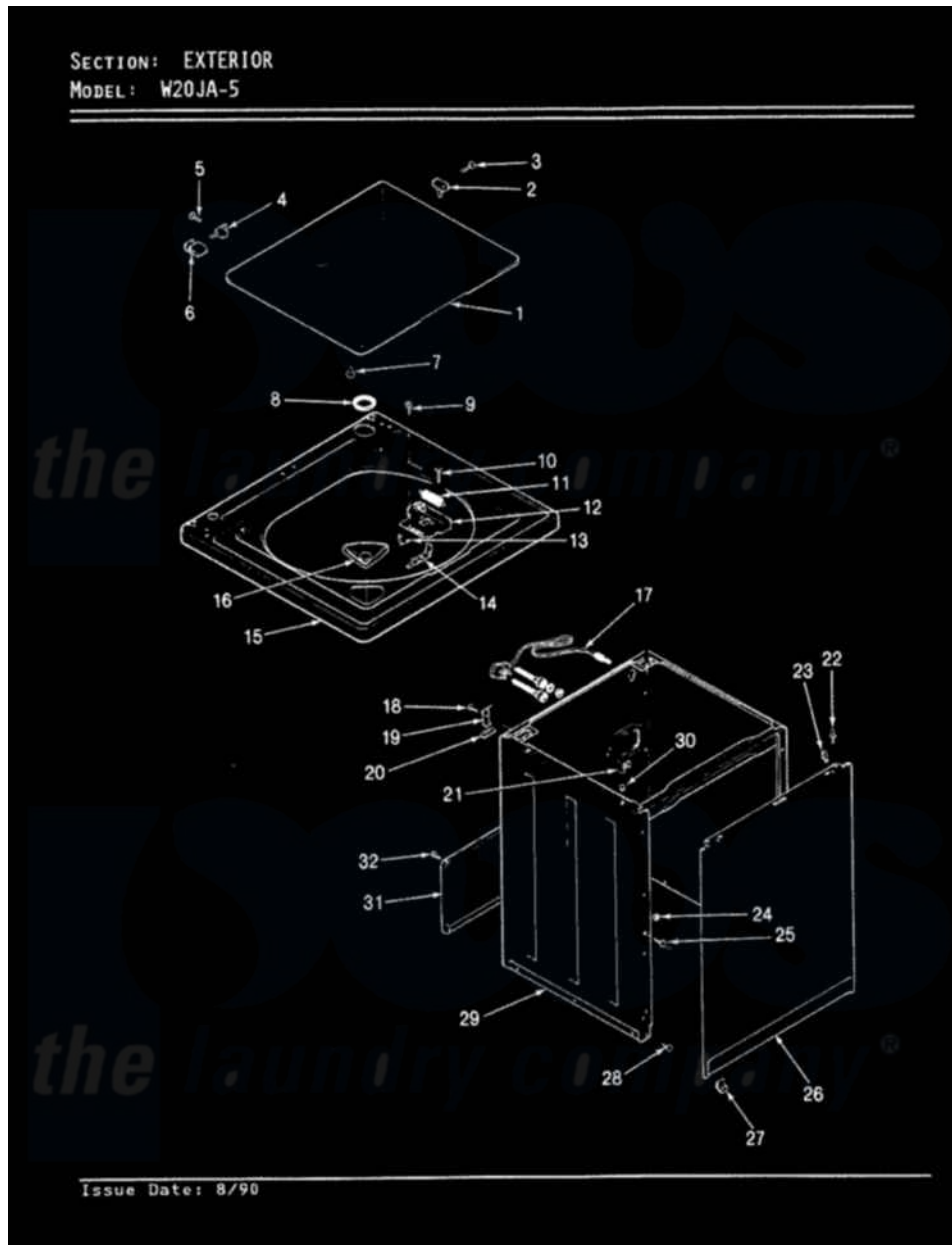

Magic Chef W20JA5 05 - EXTERIOR (W20JA5)(REV. A-D)

Magic Chef [Residential Magic Chef W20JA5 Washer Parts](#) Parts Diagram 05 - EXTERIOR (W20JA5)(REV. A-D)
 Click on the part number to view part

Item	Original Part Number	Replaced By	Status	Part Description
1	35-2556-24		Not Available	LID (ALM)
2	25-7436			Nylite Washer
"	43-0057			Actuator, Door Switch
3	25-7438			Screw
4	35-2045			Pin, Hinge
5	25-7893			Screw
6	35-2044			Hinge, Lid
7	35-0581			Bumper, Door
8	35-2063			Bushing, Insulator
9	25-7463	7101P012-60		Screw
10	25-7437	40040701		Screw, Tapping No.6b-20
11	33-9064	12001187		Kit, Lid Switch Assembly
"	33-8911	12001187		Kit, Lid Switch Assembly
12	33-8289	12001187		Kit, Lid Switch Assembly
13	25-7878			Clip
14	33-9063	12001187		Kit, Lid Switch Assembly

15	35-2739		Top, Cabinet
16	33-9906	21001167	Dispenser, Bleach
17	35-0680		Not Available CORD, POWER
18	25-7893		Screw
19	33-7450	35-2846	Hinge, Cabinet Top
20	33-0930		Pad, Top Hinge
21	33-6099		Clamp
22	53-0643		Pin, Locator
23	34-9701		Guide, Cabinet
24	25-0224	3400029	Nut, Adapter Plate
25	53-0643		Pin, Locator
26	35-2084-24		Panel, Front
27	53-0120		Clip, Front Panel
28	33-2653		Bumper, Cabinet
29	35-2106-24	12001802	Kit, Cabinet/Rear Shield
30	33-2653		Bumper, Cabinet
31	35-2108	21001871	Cabinet
32	25-7733	681414	Screw, 10AB X 1/2