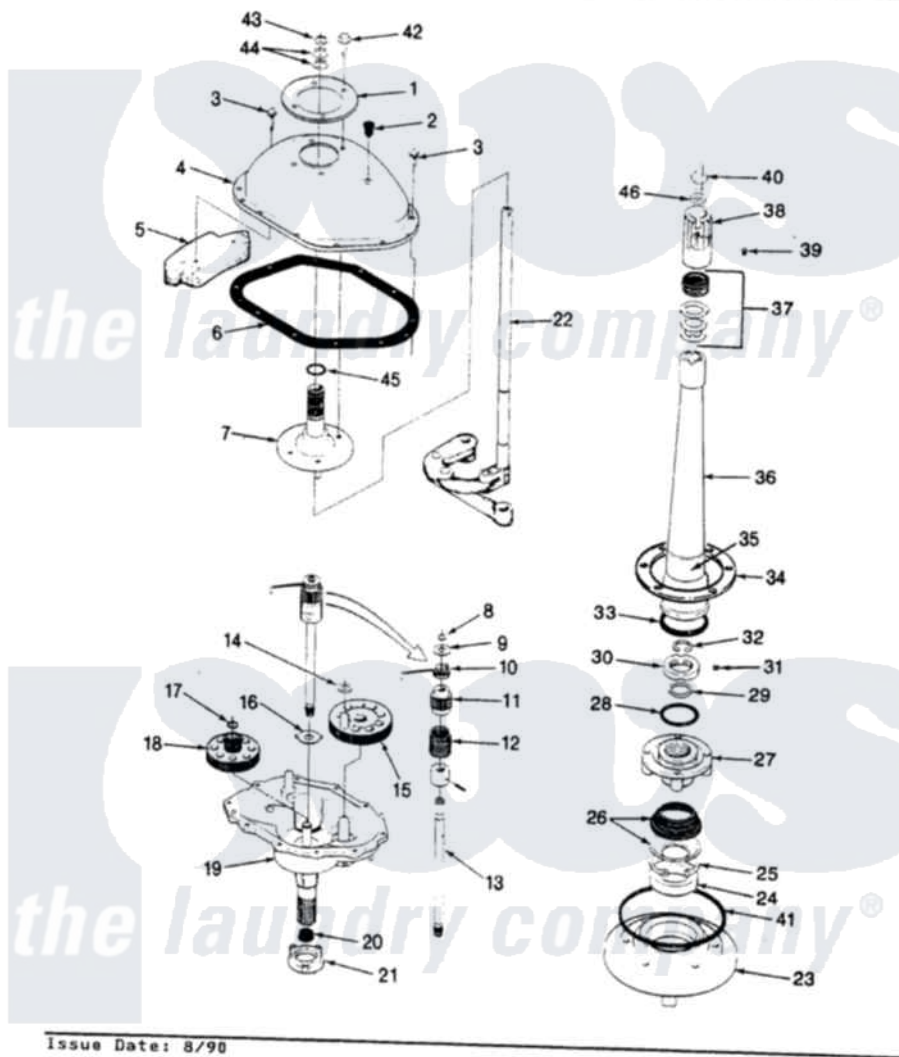

Magic Chef W20JA5 07 - TRANS. & REL. PARTS (W20JA5)(REV. E)

SECTION: TRANSMISSION & RELATED PARTS
MODEL: W20JA-5

Issue Date: 8/98

Magic Chef [Residential Magic Chef W20JA5 Washer Parts](#) Parts Diagram 07 - TRANS. & REL. PARTS (W20JA5)(REV. E)

[Click on the part number to view part](#)

Item	Original Part Number	Replaced By	Status	Part Description
1	33-9893	33-7187		Covr Reinforcmt
2	35-2621			Plug, Oil Fill
3	25-7916			Bolt
4	35-2620		Not Available	COVER, TRANSMISSION
5	35-2642			Counterweight
6	35-1030		Not Available	GASKET, TRANSMISSION HOUSING
7	35-2654			Drive Tube Assembly
8	25-7847			Ring, Retaining
9	25-7416		Not Available	WASHER, FLAT
10	33-6114	33-6463		Spring
11	35-2001			Pinion, Drive
12	33-3195		Not Available	SPRING
13	LA-2005			Clutch Assembly Kit
"	35-2116		Not Available	DRIVE SHAFT & HUB ASSY
14	25-7091			Thrust Washer

15	35-2631	Not Available	GEAR, CRANK
16	35-2070		Washer, Steel W/Tabs
"	35-2462	35-3825	Washer, Nylon
17	25-7853	25-7933	Ring, Retaining
18	35-2527		Gear, Cluster
19	35-2640	Not Available	TRANSMISSION HOUSING
20	35-2010	207843	Lip Seal Repair Kit
21	35-2111	12001562	Bearing Assembly
22	35-2637	Not Available	LINKAGE ASSY
23	35-2059	35-2450	Housing Assembly, Bearing And Seal
24	35-2205		Bearing, Spin
25	25-7849		Retaining Ring
26	33-7224N		Tub Seal Assembly
27	33-9987	Not Available	BASKET HUB ASM
28	35-2061		Gasket, Tub To Housing
29	25-7722	33-4293N	Gasket Kit
30	33-9507	33-9504	Locknut
31	25-7120		Set Screw
32	25-7848		Retaining Ring
33	33-8718		Gasket
34	35-0930		Gasket
35	33-6790		Bearing, Agitator
36	33-4283N	Not Available	CENTERPOST KIT
37	33-7806N		Seal Assembly
38	33-9729	Not Available	DRIVE BLOCK ASM
39	25-7378		Set Screw
40	33-6817		Stud
41	35-2060		Seal, Tub To Housing
42	25-7359		Screw
43	25-7848		Retaining Ring
44	25-7057		Washer, Flat
45	25-7722	33-4293N	Gasket Kit
46	25-7316		Flat Washer
47	LA-2001	Not Available	TRANSMISSION REPLACEMENT KIT