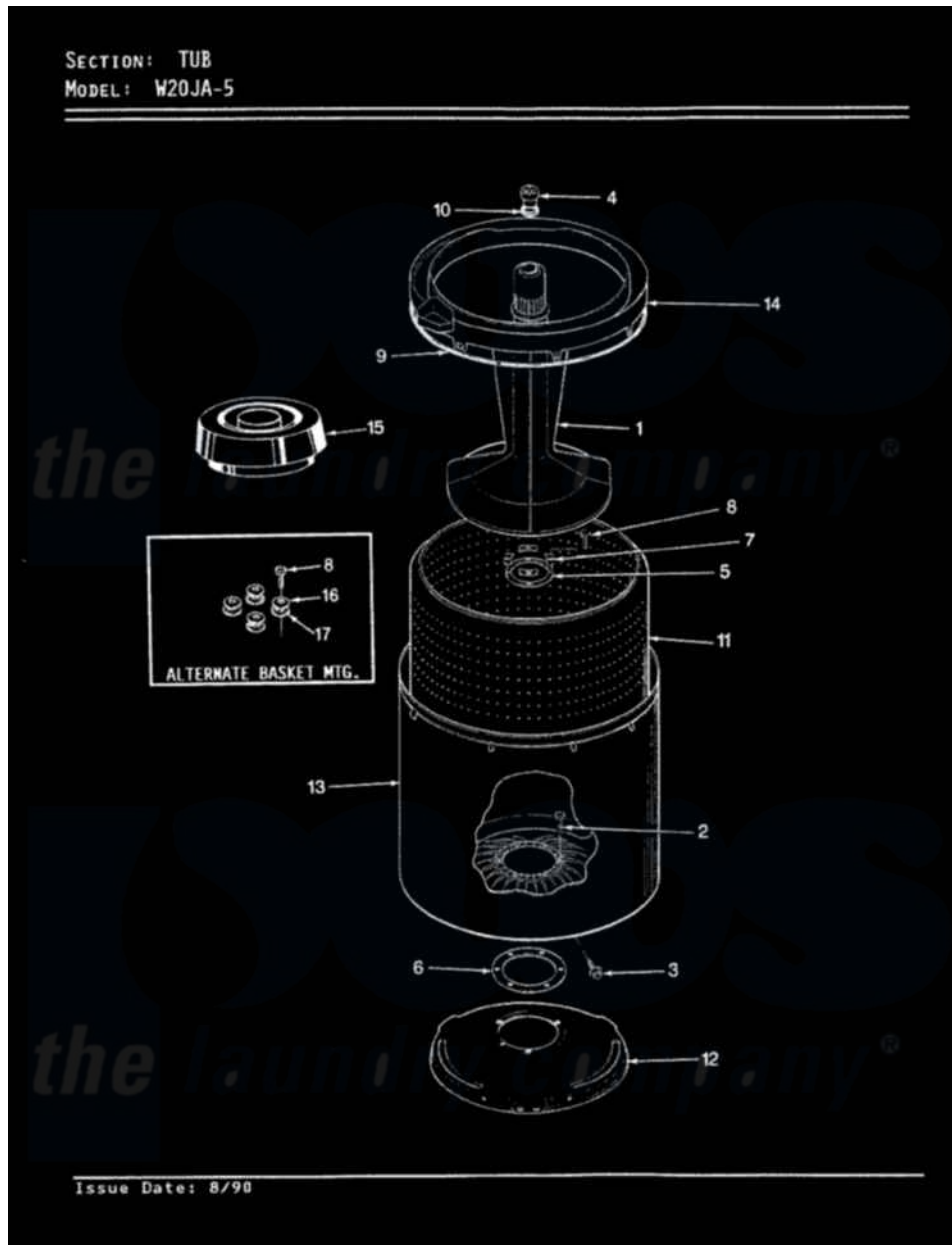

# Magic Chef W20JA5 09 - TUB (W20JA5)(REV. A-D)

Magic Chef Residential Magic Chef W20JA5 Washer Parts Parts Diagram 09 - TUB (W20JA5)(REV. A-D)  
 Click on the part number to view part

Item	Original Part Number	Replaced By	Status	Part Description
1	35-2456	<a href="#">33-4352</a>		Agitator
2	35-2062	<a href="#">21001063</a>		Screw, Shoulder
3	25-7914	<a href="#">22002933</a>		Screw
4	<a href="#">33-6241</a>			Cap
5	<a href="#">33-8959</a>			Gasket
6	<a href="#">35-2061</a>			Gasket, Tub To Housing
7	33-8799		Not Available	REINF PLATE
8	25-7783	<a href="#">4356852</a>		Screw
9	<a href="#">35-2328</a>			Seal, Tub Top
10	<a href="#">25-7330</a>			Rubber Washer
11	35-2508		Not Available	BASKET WHITE
12	35-2529		Not Available	TUB SUPPORT
13	<a href="#">35-2038</a>			Tub
14	35-2262		Not Available	SHIELD, TUB TOP
"	35-2034		Not Available	TOP, TUB
15	<a href="#">35-2550</a>			Dispenser, Rinse