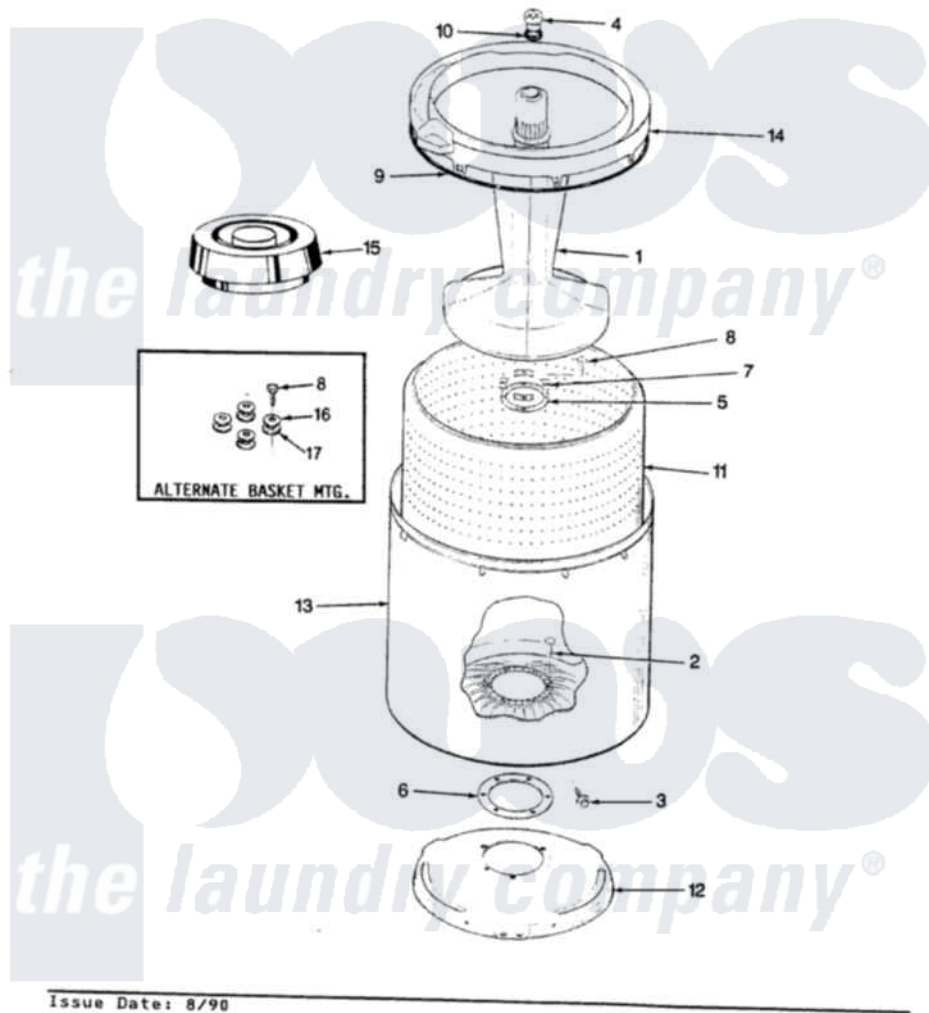

Magic Chef W20JA5 10 - TUB (W20JA5)(REV. E)

SECTION: TUB
MODEL: W20JA-5

Magic Chef Residential Magic Chef W20JA5 Washer Parts Parts Diagram 10 - TUB (W20JA5)(REV. E)
Click on the part number to view part

Item	Original Part Number	Replaced By	Status	Part Description
1	35-2456	33-4352		Agitator
2	35-2062	21001063		Screw, Shoulder
3	25-7914	22002933		Screw
4	33-6241			Cap
5	33-8959			Gasket
6	35-2061			Gasket, Tub To Housing
7	33-8799		Not Available	REINF PLATE
8	25-7783	4356852		Screw
9	35-2328			Seal, Tub Top
10	25-7330			Rubber Washer
11	35-2508		Not Available	BASKET WHITE
12	35-2529		Not Available	TUB SUPPORT
13	35-2038			Tub
14	35-2262		Not Available	SHIELD, TUB TOP
"	35-2034		Not Available	TOP, TUB
15	35-2550			Dispenser, Rinse