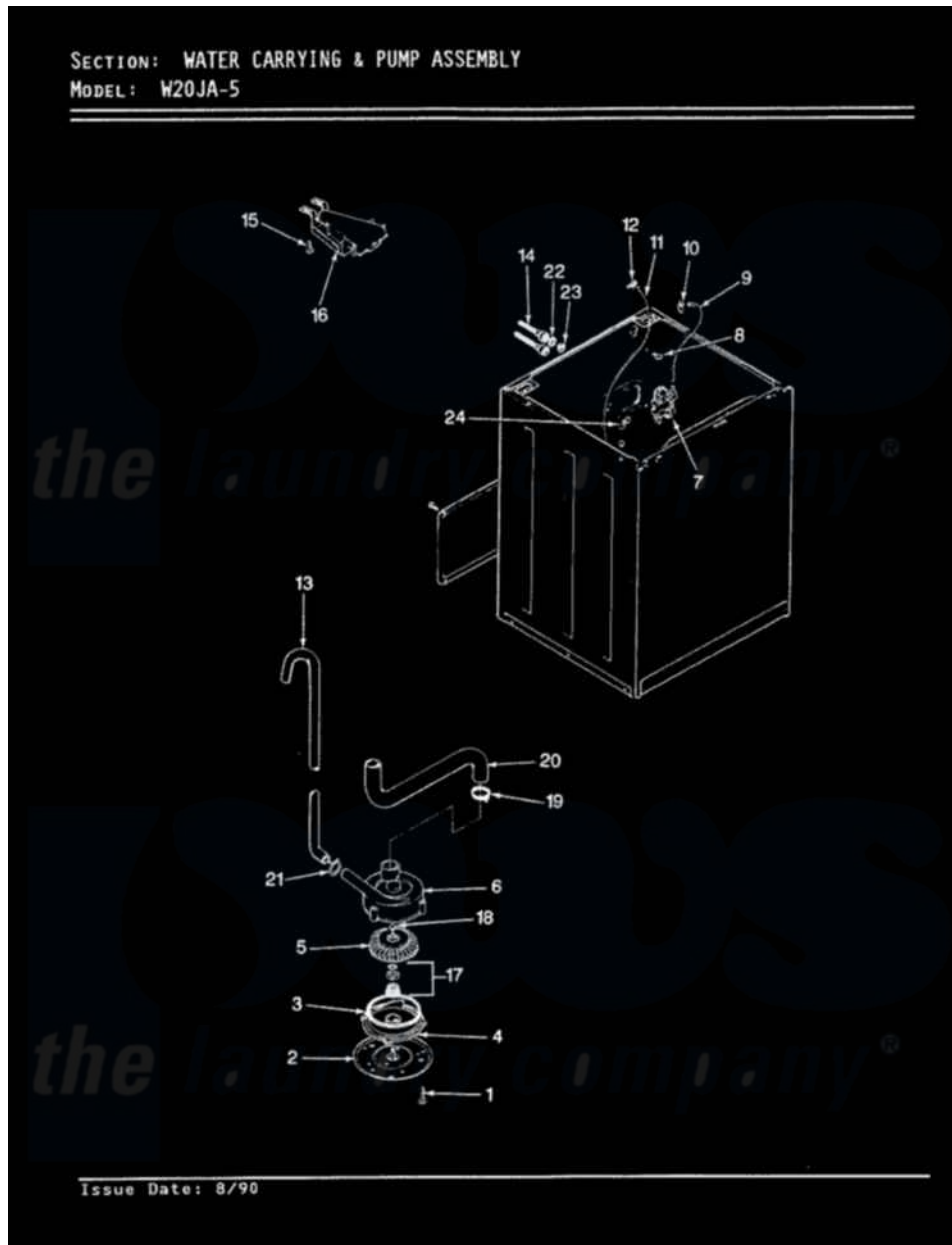

Magic Chef W20JA5 12 - WATER CARRYING (W20JA5)(REV. A-D)

Magic Chef [Residential Magic Chef W20JA5 Washer Parts](#) Parts Diagram 12 - WATER CARRYING (W20JA5)(REV. A-D)

[Click on the part number to view part](#)

Item	Original Part Number	Replaced By	Status	Part Description
1	25-7405	3196164		Screw
2	33-6035		Not Available	PLATE & PULLEY ASSY.
3	33-6032			Gasket
4	35-2058			Base, Pump
5	35-2057	35-6465		Pump Assem
6	35-2099	35-6465		Pump Assem
"	35-2056		Not Available	HOUSING, PUMP
7	25-7220			Clip, Cabinet Top
"	35-2376	35-2374N		Valve, Water
8	25-7867	596669		Clamp, Manifold
9	35-2378	12002749		Hose, Flume Kit
10	25-7867	596669		Clamp, Manifold
11	35-2261		Not Available	PAD, PRESSURE SWITCH HOSE
"	35-2321	21001748		Hose, Pressure Switch
12	33-6099			Clamp

13	33-9436	211704		Hose, Drain
14	33-7046	89503		Hose-Inlet
"	35-0873	76313		Hosefill
15	25-3092	90767		Screw, 8A X 3/8 HeX Washer Head Tapping
16	35-2051	21001760		Flume Assembly / Water Diverter
17	35-0707			Seal, Seat And "O" Ring
18	25-7894	W10001180		Screw
19	25-6069		Not Available	CORBIN CLAMP
20	35-2131		Not Available	HOSE, SUMP TO PUMP
21	25-7080	285655		Clamp, Hose
22	25-7048			Washer
23	33-7313	33-4264N		Strainer And Washer Kit
24	LA-2008			Water Seal And Gasket Kit
"	25-7796	596669		Clamp, Manifold