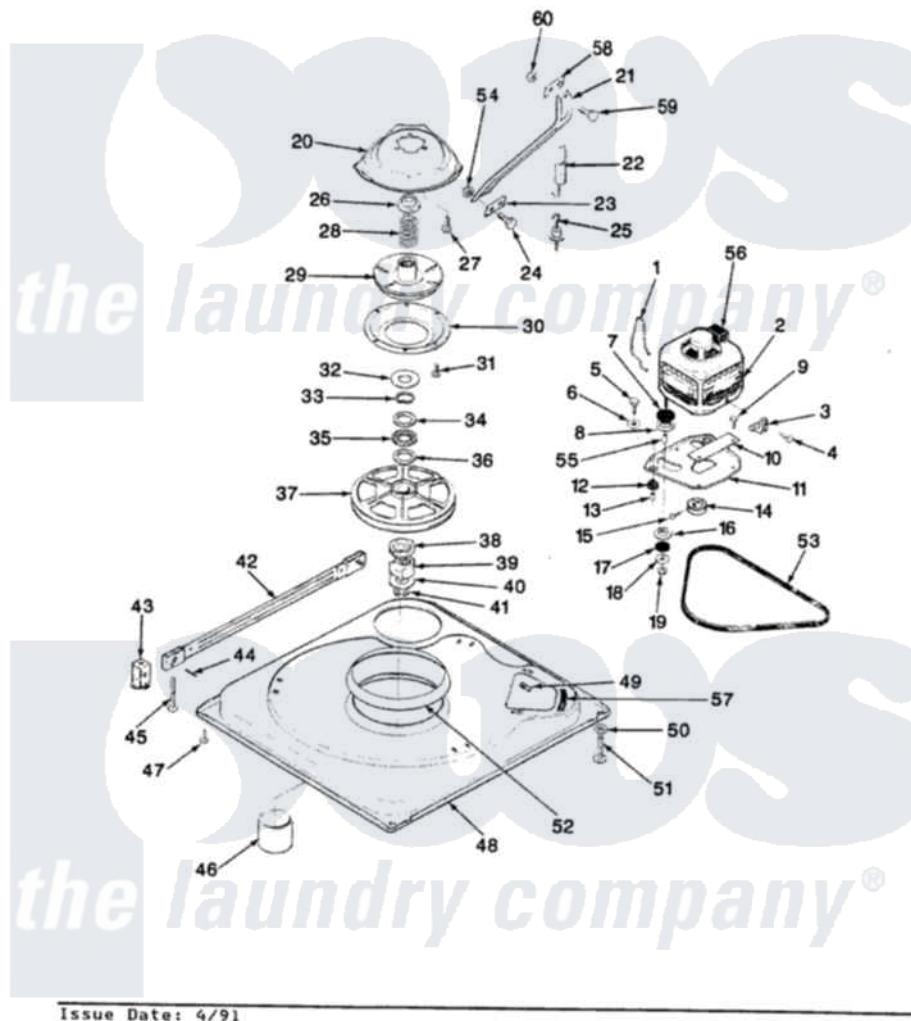

Magic Chef W20JA5S 01 - BASE & DRIVE

SECTION: BASE & DRIVE
MODEL: W20JN-5S

Magic Chef [Residential Magic Chef W20JA5S Washer Parts](#) Parts Diagram 01 - BASE & DRIVE
Click on the part number to view part

Item	Original Part Number	Replaced By	Status	Part Description
1	35-0235			Spring, Motor Pivot
2	LA-2002		Not Available	MOTOR KIT
"	35-2030		Not Available	MOTOR
3	33-9945			Slide, Foot
4	25-7418	33001178		Back, Tumbler
5	25-7833	21001977		Screw
6	25-7834			Washer, Motor/Base Screw
7	33-9946			Isolator, Motor
8	33-9944	35-3570		Washer, Motor Pivot
9	25-3083	212951		Screw, No.6-32 X 1/4 Inch
10	33-9947		Not Available	DBL.PIVOT SLIDE
11	35-2810	21001783		Plate And Screw Assembly
"	35-2021	21001783		Plate And Screw Assembly
12	33-9941	35-3646		Isolator, Motor Plate
13	25-7831			Spacer, Mounting
14	35-2124	W10143344		Pulley