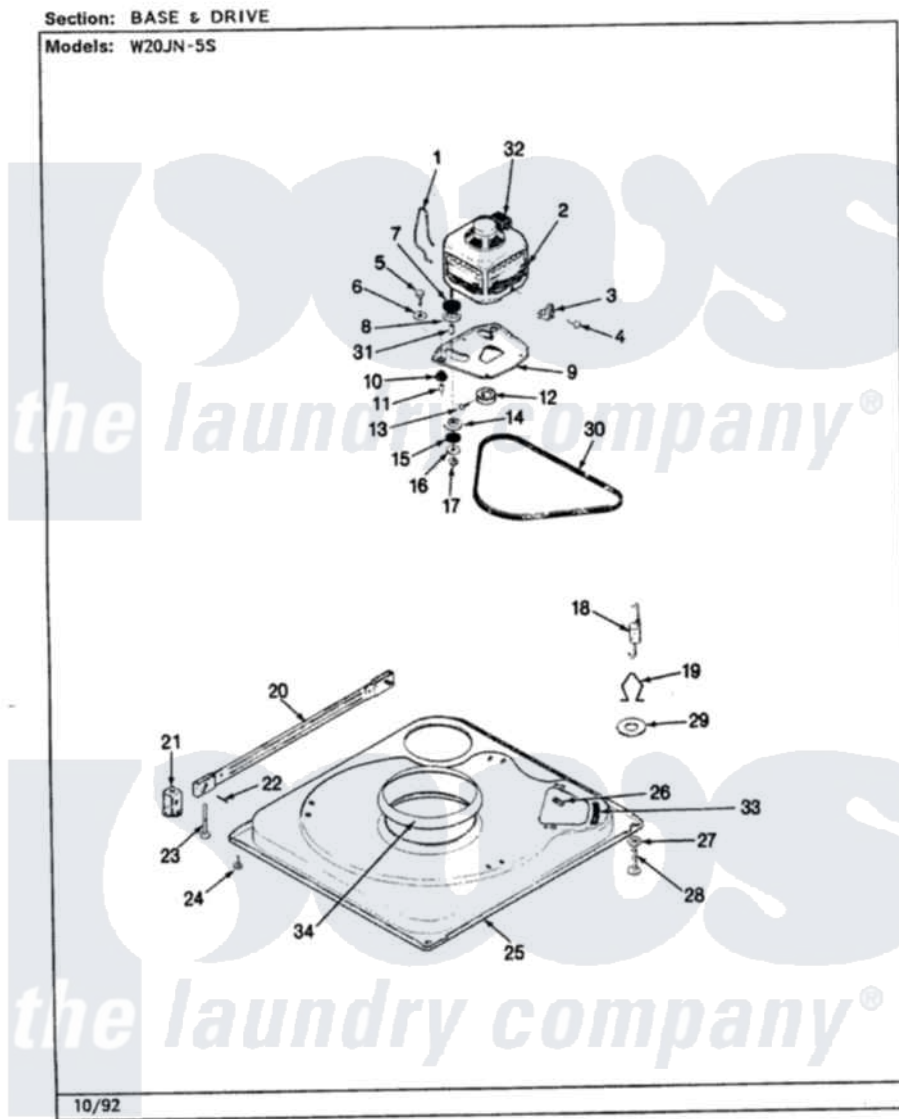

Magic Chef W20JA5S 02 - BASE & DRIVE (REV. A-E)

Magic Chef [Residential Magic Chef W20JA5S Washer Parts](#) Parts Diagram 02 - BASE & DRIVE (REV. A-E)
Click on the part number to view part

Item	Original Part Number	Replaced By	Status	Part Description
1	35-0235			Spring, Motor Pivot
2	LA-2002		Not Available	MOTOR KIT
"	35-2030		Not Available	MOTOR
3	33-9945			Slide, Foot
4	25-7418	33001178		Back, Tumbler
5	25-7833	21001977		Screw
6	25-7834			Washer, Motor/Base Screw
7	33-9946			Isolator, Motor
8	33-9944	35-3570		Washer, Motor Pivot
9	35-2810	21001783		Plate And Screw Assembly
10	33-9941	35-3646		Isolator, Motor Plate
11	25-7831			Spacer, Mounting
12	35-2124	W10143344		Pulley
13	25-7117			Set Screw
14	33-9943	35-3571		Slide, Motor Pivot
15	33-9967			Washer, Motor Isolator

16	25-7047		Washer, Flat
17	25-7325	Y707702	Locknut
18	35-2681		Not Available
"	35-3658		SPRING, SUSPENSION
			Spring, Suspension
19	35-2976		Not Available
			HOOK, SUSPENSION SPRING
20	35-2049	21001881	Bar, Stabilizer
21	35-2046		Bracket, Stabilizer
22	35-2052		Pin, Stabilizer
23	35-2050	22004469	Leg And Foot Self Stabalizing
24	25-7828	489483	Screw 10-32 X 1/2
"	35-3020	22004469	Leg And Foot Self Stabalizing
25	35-2984		Not Available
			BASE
26	25-7838	25-7845	Speednut, Motor
27	25-7915		Hex Nut
28	35-0837	25001119	Foot And Pad Assembly
"	35-0772	25001119	Foot And Pad Assembly
29	Y25-7951		Washer, Suspension Hook
30	35-2320	21352320	Belt, Drive
31	25-7830		Spacer
32	33-9765		Switch, Motor
33	35-2065		Pad, Motor Plate
34	35-2357	21002026	Snubber