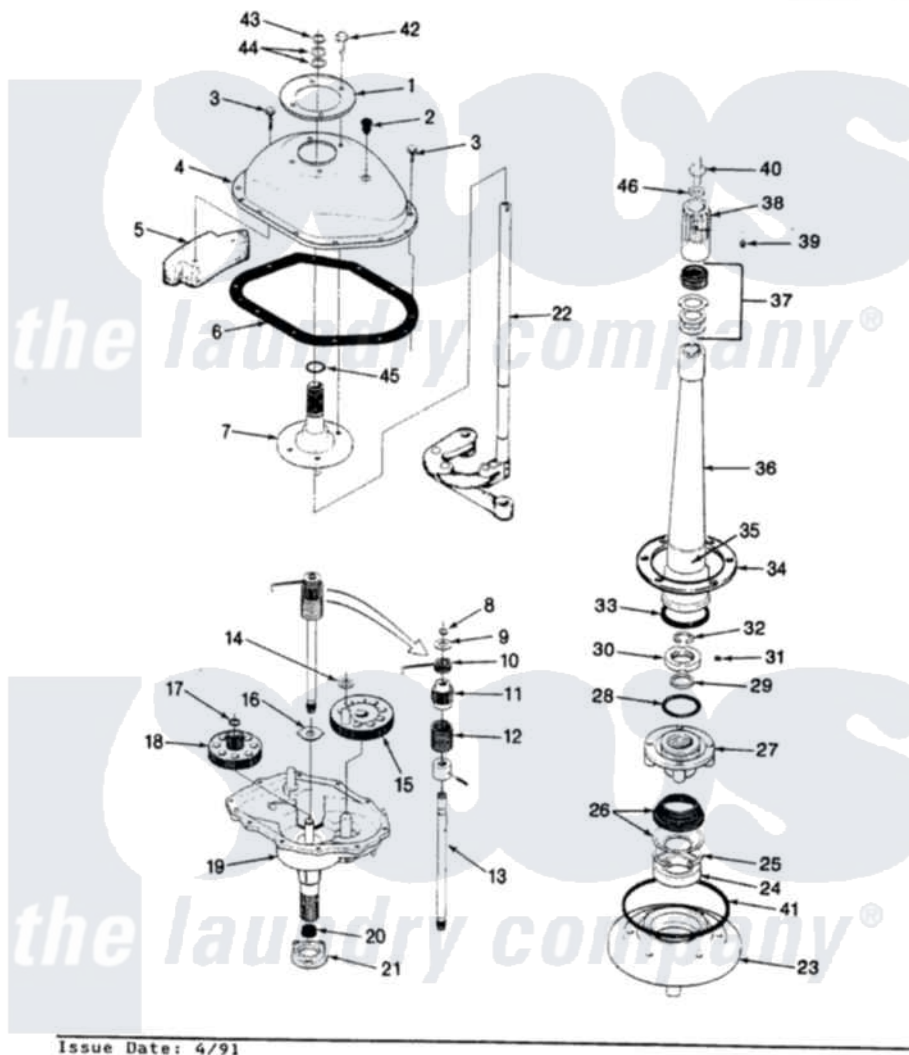

# Magic Chef W20JA5S 03 - TRANSMISSION

SECTION: TRANSMISSION & RELATED PARTS  
MODEL: W20JN-5S

Issue Date: 4/91

Magic Chef [Residential Magic Chef W20JA5S Washer Parts](#) Parts Diagram 03 - TRANSMISSION  
Click on the part number to view part

Item	Original Part Number	Replaced By	Status	Part Description
1	33-9893	<a href="#">33-7187</a>		Covr Reinforcmt
2	<a href="#">35-2621</a>			Plug, Oil Fill
3	<a href="#">25-7916</a>			Bolt
4	35-2620		Not Available	COVER, TRANSMISSION
5	<a href="#">35-2642</a>			Counterweight
6	35-1030		Not Available	GASKET, TRANSMISSION HOUSING
7	33-2654		Not Available	AGITATOR SCRUBBER
8	<a href="#">25-7847</a>			Ring, Retaining
9	25-7416		Not Available	WASHER, FLAT
10	33-6114	<a href="#">33-6463</a>		Spring
11	<a href="#">35-2001</a>			Pinion, Drive
12	33-3195		Not Available	SPRING
13	35-2116		Not Available	DRIVE SHAFT & HUB ASSY
"	<a href="#">LA-2005</a>			Clutch Assembly Kit
14	<a href="#">25-7091</a>			Thrust Washer
15	35-2631		Not Available	GEAR, CRANK