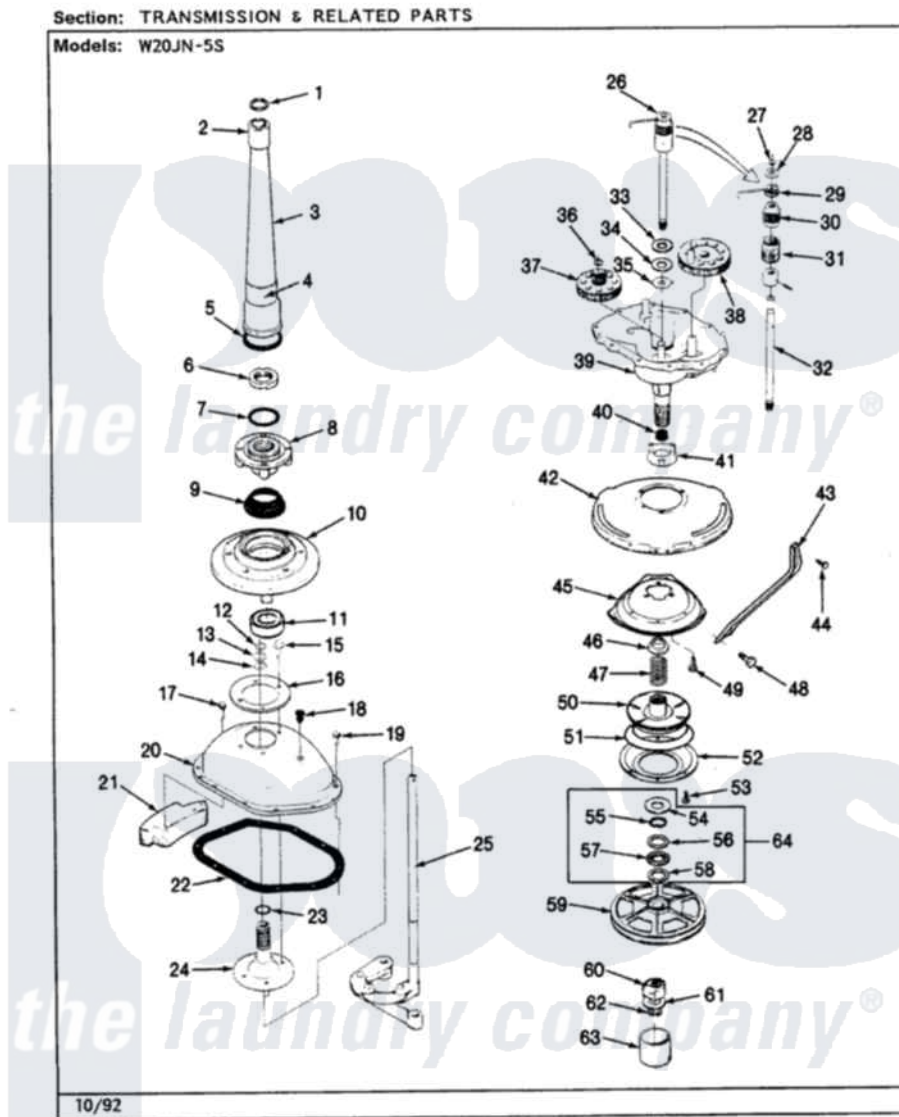

# Magic Chef W20JA5S 04 - TRANSMISSION (REV. A-E)

Magic Chef [Residential Magic Chef W20JA5S Washer Parts](#) Parts Diagram 04 - TRANSMISSION (REV. A-E)  
Click on the part number to view part

Item	Original Part Number	Replaced By	Status	Part Description
1	<a href="#">25-7941</a>			"O" Ring, Agr Drive Shaft
2	35-2835	<a href="#">21001066</a>		Bearing, Centerpost
3	35-2792	<a href="#">21001401</a>		Center Pos
4	<a href="#">33-6790</a>			Bearing, Agitator
"	35-2983		Not Available	CENTERPOST ASSY.
5	<a href="#">35-2906</a>			Seal, Centerpost Bottom
6	<a href="#">35-2791</a>			Nut, Spin Tube
7	<a href="#">25-7938</a>			"O" Ring, Basket Drive Hub
8	35-3647	<a href="#">W10219156</a>		Tub Seal
"	35-2715		Not Available	BASKET DRIVE HUB ASSY
9	<a href="#">35-2974</a>			Tub Seal/Hub Assembly
10	35-2716	<a href="#">12001561</a>		Bearing And Seal Housing Assembly
11	35-2972	<a href="#">12001561</a>		Bearing And Seal Housing Assembly
"	<a href="#">35-2205</a>			Bearing, Spin
12	25-7940		Not Available	RING, RETAINING (AG.