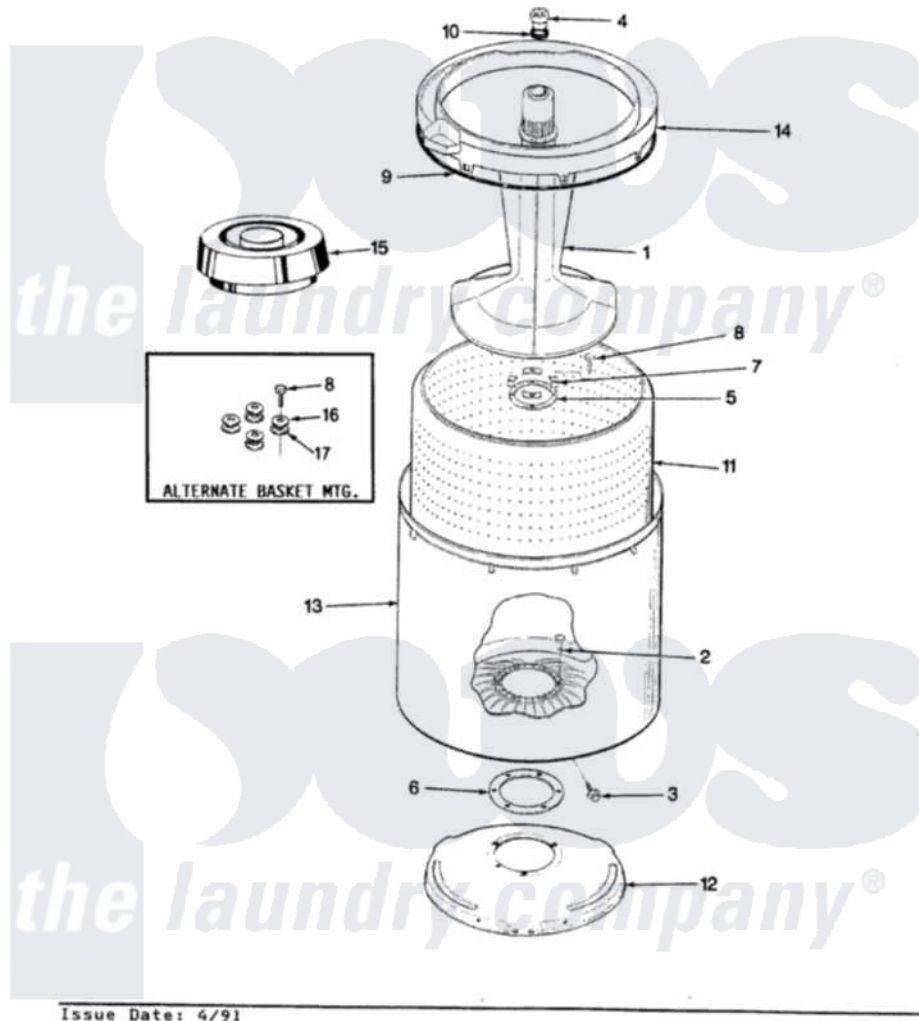

# Magic Chef W20JA5S 05 - TUB

SECTION: TUB  
MODEL: W20JN-5S

Magic Chef [Residential Magic Chef W20JA5S Washer Parts](#) Parts Diagram 05 - TUB  
Click on the part number to view part

Item	Original Part Number	Replaced By	Status	Part Description
1	35-2456	<a href="#">33-4352</a>		Agitator
2	35-2062	<a href="#">21001063</a>		Screw, Shoulder
3	25-7914	<a href="#">22002933</a>		Screw
4	<a href="#">33-6241</a>			Cap
5	<a href="#">33-8959</a>			Gasket
6	<a href="#">35-2061</a>			Gasket, Tub To Housing
7	33-8799		Not Available	REINF PLATE
8	25-7783	<a href="#">4356852</a>		Screw
9	<a href="#">35-2328</a>			Seal, Tub Top
10	<a href="#">25-7330</a>			Rubber Washer
11	35-2508		Not Available	BASKET WHITE
12	35-2529		Not Available	TUB SUPPORT
13	<a href="#">35-2038</a>			Tub
14	35-2262		Not Available	SHIELD, TUB TOP
"	35-2034		Not Available	TOP, TUB
15	<a href="#">35-2550</a>			Dispenser, Rinse