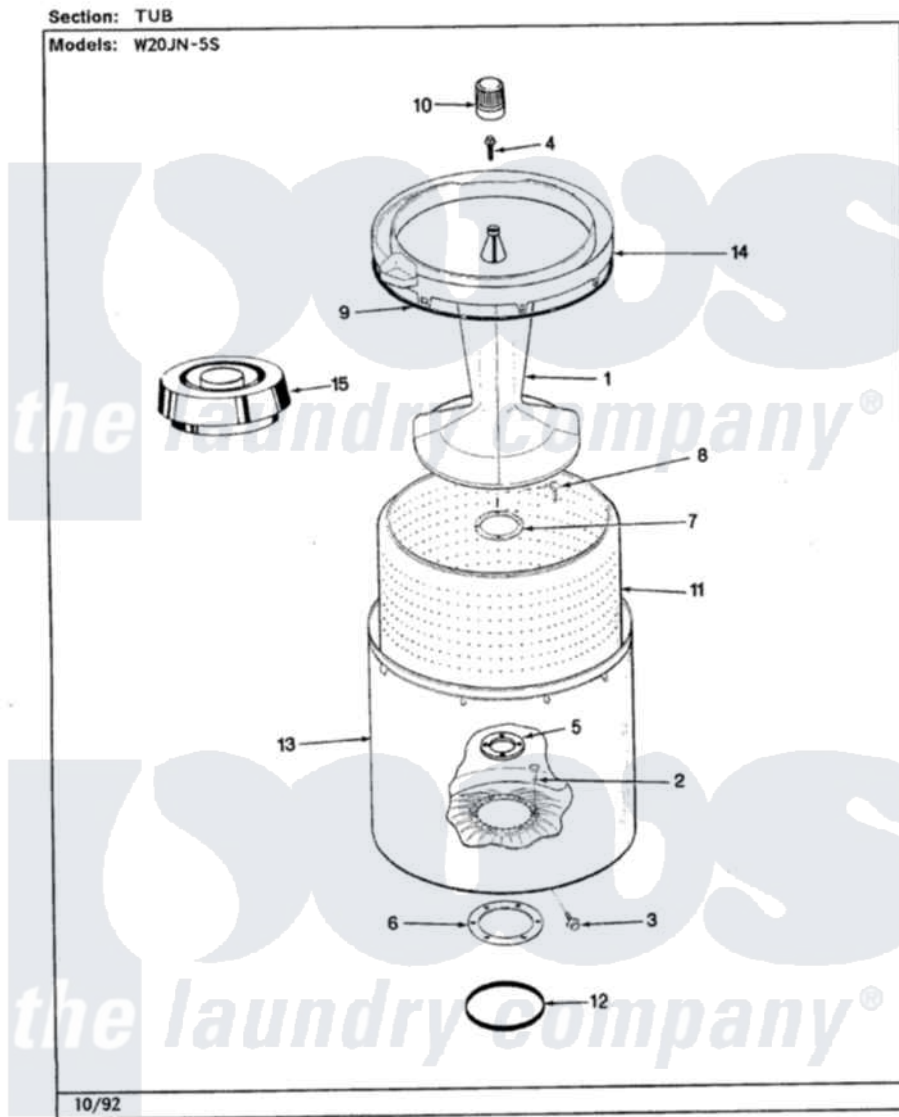

# Magic Chef W20JA5S 06 - TUB (REV. A-E)

Magic Chef [Residential Magic Chef W20JA5S Washer Parts](#) Parts Diagram 06 - TUB (REV. A-E)  
Click on the part number to view part

Item	Original Part Number	Replaced By	Status	Part Description
1	<a href="#">35-3580</a>			Agitator
"	35-2717	<a href="#">35-3580</a>		Agitator
2	25-7947	<a href="#">21001063</a>		Screw, Shoulder
3	25-7953	<a href="#">22002933</a>		Screw
4	25-7948	<a href="#">W10309247</a>		Screw
5	<a href="#">35-3685</a>			Gasket, Basket To Centerpost
"	35-2980	<a href="#">35-3685</a>		Gasket, Basket To Centerpost
6	<a href="#">35-3686</a>			Gasket, Tub To Housing
"	<a href="#">35-2979</a>			Gasket, Tub/Hsg
7	<a href="#">35-3014</a>			Gasket And Reinf. Plate Assembly
8	25-7783	<a href="#">4356852</a>		Screw
9	<a href="#">35-2328</a>			Seal, Tub Top
10	<a href="#">35-2733</a>			Cap, Agitator
11	35-3016		Not Available	BASKET ASSY
12	<a href="#">35-2978</a>			Seal, Tub/Housing
13	<a href="#">35-3700</a>			Tub Assembly

"	35-2952	<a href="#">35-3700</a>	Tub Assembly
14	35-2262	Not Available	SHIELD, TUB TOP
"	35-2034	Not Available	TOP, TUB
"	35-3578	Not Available	TOP, TUB
15	<a href="#">35-2550</a>		Dispenser, Rinse