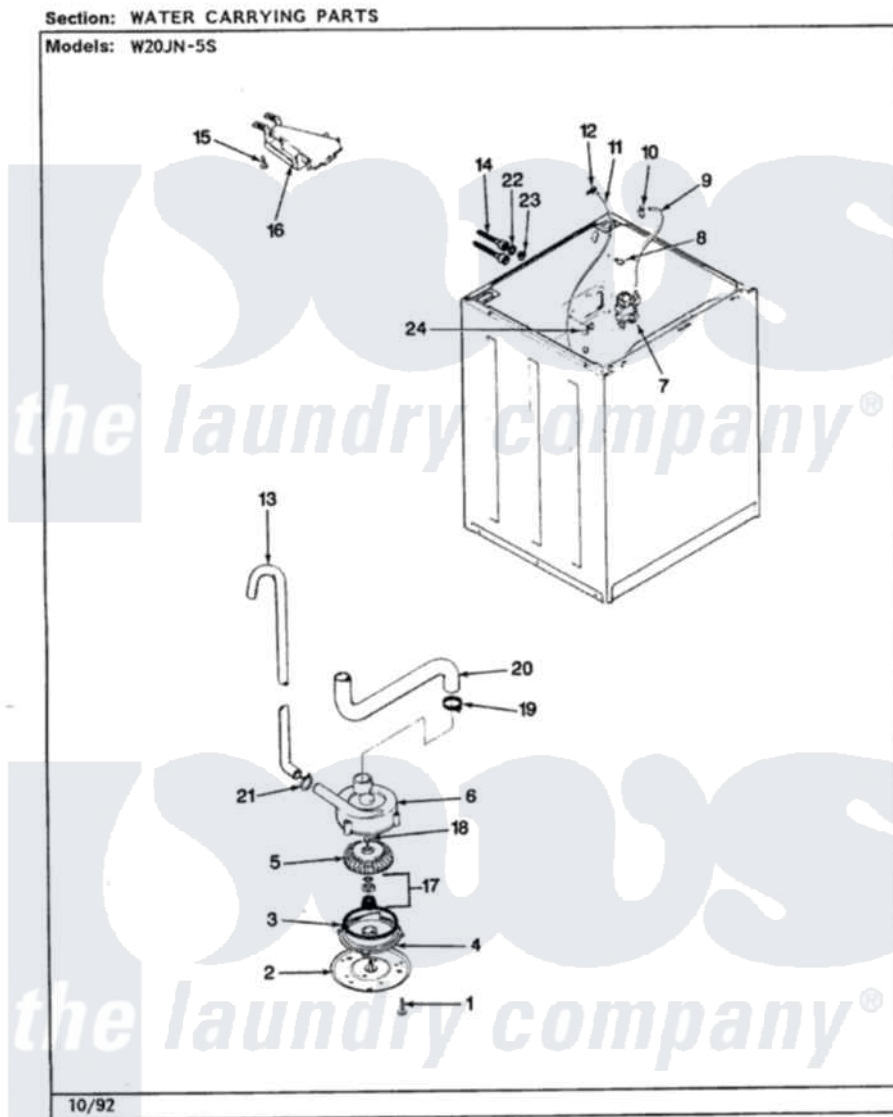

Magic Chef W20JA5S 07 - WATER CARRYING (REV. A-E)

Magic Chef [Residential Magic Chef W20JA5S Washer Parts](#) Parts Diagram 07 - WATER CARRYING (REV. A-E)
Click on the part number to view part

Item	Original Part Number	Replaced By	Status	Part Description
1	25-7405	3196164		Screw
2	33-6035		Not Available	PLATE & PULLEY ASSY.
3	33-6032			Gasket
4	35-2058			Base, Pump
5	35-2057	35-6465		Pump Assem
6	35-2099	35-6465		Pump Assem
"	35-2344			Restrictor, Flow
"	35-2056		Not Available	HOUSING, PUMP
7	25-7220			Clip, Cabinet Top
"	35-2374	35-2374N		Valve, Water
8	25-7867	596669		Clamp, Manifold
9	35-2378	12002749		Hose, Flume Kit
10	25-7867	596669		Clamp, Manifold
11	35-2322	21001748		Hose, Pressure Switch
"	35-2261		Not Available	PAD, PRESSURE SWITCH HOSE
12	33-6099			Clamp

13	35-2896	211704	Hose, Drain
14	35-0873	76313	Hosefill
"	33-7046	89503	Hose-Inlet
15	25-3092	90767	Screw, 8A X 3/8 HeX Washer Head Tapping
16	35-2051	21001760	Flume Assembly / Water Diverter
17	35-0707		Seal, Seat And "O" Ring
18	25-7894	W10001180	Screw
19	25-6069	Not Available	CORBIN CLAMP
"	25-6068	285655	Clamp, Hose
20	35-3584	21001915	Hose, Tub To Pump
"	35-2982		Hose Tub To Pump
21	25-7080	285655	Clamp, Hose
22	25-7048		Washer
23	33-7313	33-4264N	Strainer And Washer Kit
24	25-7796	596669	Clamp, Manifold