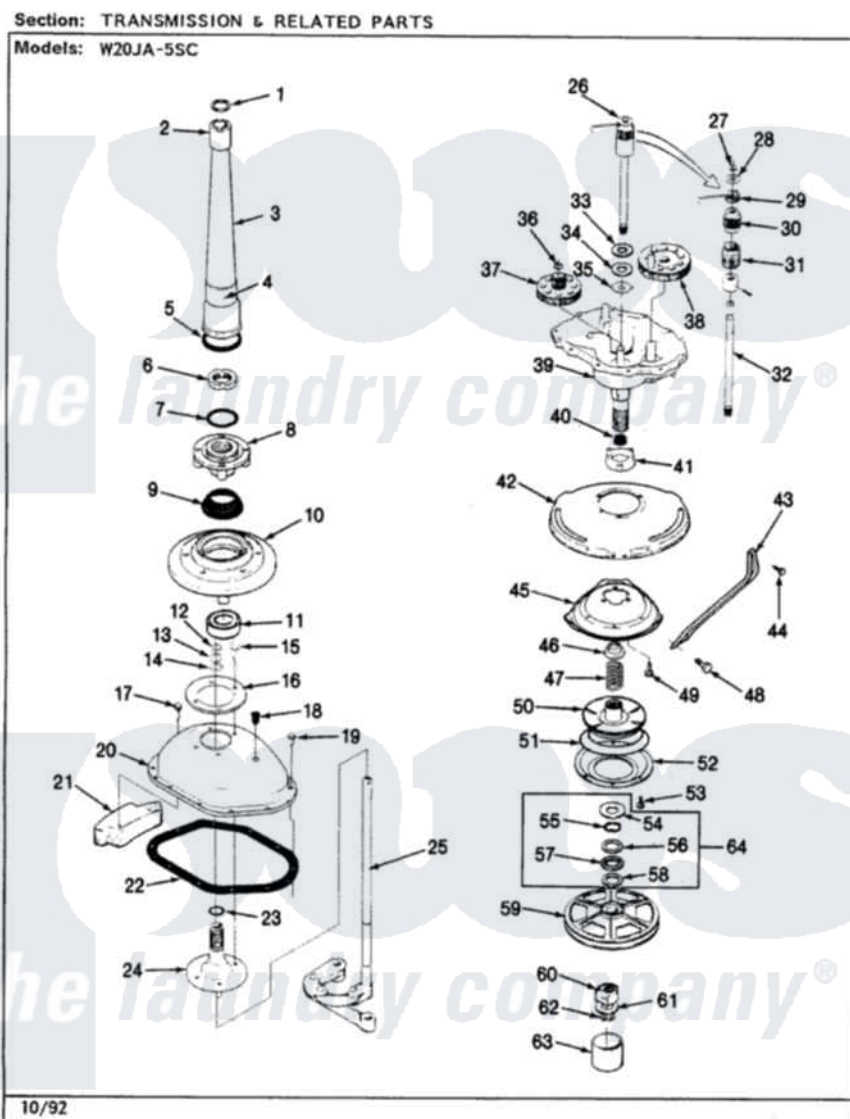

Magic Chef W20JA5SC 04 - TRANSMISSION & RELATED PARTS (REV. A-D)

Magic Chef [Residential Magic Chef W20JA5SC Washer Parts](#) Parts Diagram 04 - TRANSMISSION & RELATED PARTS (REV. A-D)

[Click on the part number to view part](#)

Item	Original Part Number	Replaced By	Status	Part Description
1	25-7941			"O" Ring, Agr Drive Shaft
2	35-2835	21001066		Bearing, Centerpost
3	35-2792	21001401		Center Pos
4	33-6790			Bearing, Agitator
"	35-2983		Not Available	CENTERPOST ASSY.
5	35-2906			Seal, Centerpost Bottom
6	35-2791			Nut, Spin Tube
7	25-7938			"O" Ring, Basket Drive Hub
8	35-3647	W10219156		Tub Seal
"	35-2715		Not Available	BASKET DRIVE HUB ASSY
9	35-2974			Tub Seal/Hub Assembly
10	35-2716	12001561		Bearing And Seal Housing Assembly
11	35-2972	12001561		Bearing And Seal Housing Assembly