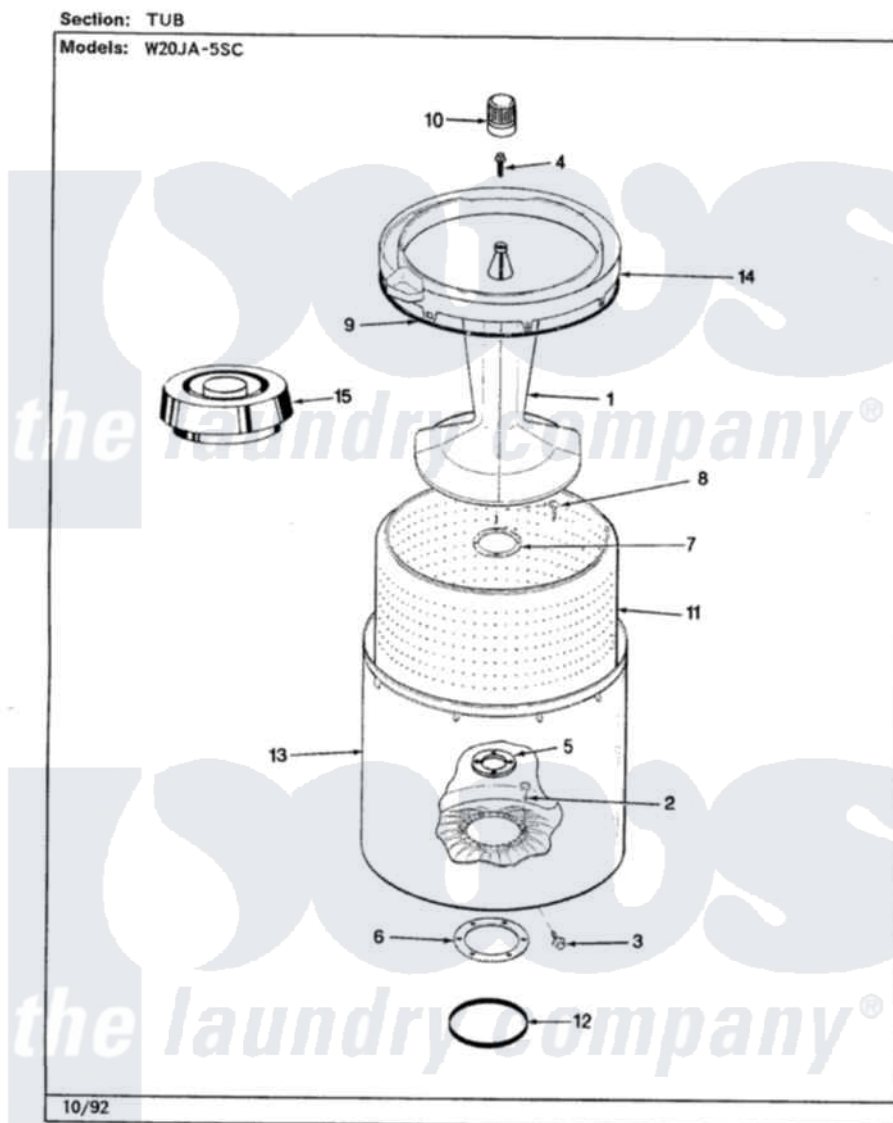

Magic Chef W20JA5SC 05 - TUB (REV. A-D)

Magic Chef [Residential Magic Chef W20JA5SC Washer Parts](#) Parts Diagram 05 - TUB (REV. A-D)
Click on the part number to view part

Item	Original Part Number	Replaced By	Status	Part Description
1	35-3580			Agitator
"	35-2717	35-3580		Agitator
2	25-7947	21001063		Screw, Shoulder
3	25-7953	22002933		Screw
4	25-7948	W10309247		Screw
5	35-3685			Gasket, Basket To Centerpost
"	35-2980	35-3685		Gasket, Basket To Centerpost
6	35-3686			Gasket, Tub To Housing
"	35-2979			Gasket, Tub/Hsg
7	35-3014			Gasket And Reinf. Plate Assembly
8	25-7783	4356852		Screw
9	35-2328			Seal, Tub Top
10	35-2733			Cap, Agitator
11	35-3016		Not Available	BASKET ASSY
12	35-2978			Seal, Tub/Housing
13	35-3700			Tub Assembly

"	35-2952	35-3700	Tub Assembly
14	35-2262	Not Available	SHIELD, TUB TOP
"	35-2034	Not Available	TOP, TUB
"	35-3578	Not Available	TOP, TUB
15	35-2550		Dispenser, Rinse