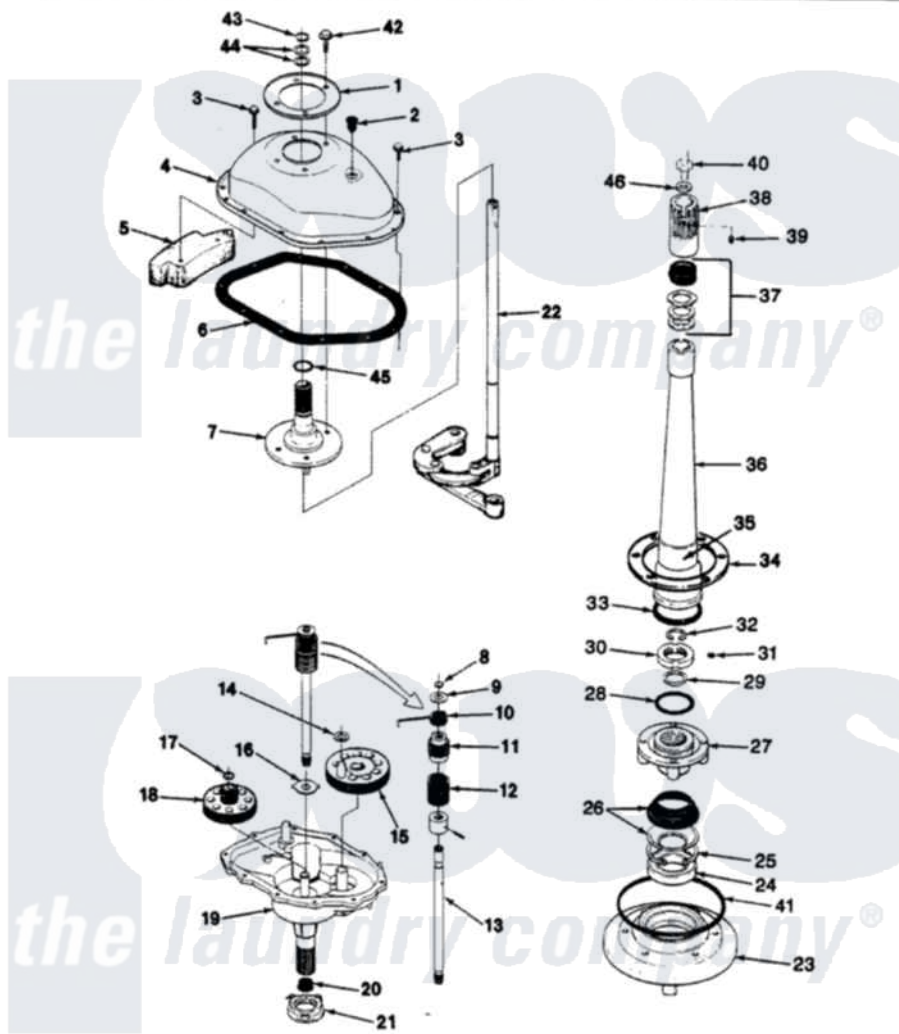

Magic Chef W20JN4 05 - TRANSMISSION & RELATED PARTS (REV. E-F)

SECTION: TRANSMISSION & RELATED PARTS
 MODEL: W20JN-4

Issue Date: 4/90

Magic Chef Residential Magic Chef W20JN4 Washer Parts Diagram 05 - TRANSMISSION & RELATED PARTS (REV. E-F)

[Click on the part number to view part](#)

Item	Original Part Number	Replaced By	Status	Part Description
1	33-9893	33-7187		Covr Reinforcmt
2	33-9373		Not Available	OIL FILL PLUG
"	35-2621			Plug, Oil Fill
3	25-7916			Bolt
4	35-2620		Not Available	COVER, TRANSMISSION
"	33-4286N			Transmission Cover Kit
5	35-2642			Counterweight
"	35-2130		Not Available	COUNTER WEIGHT
6	35-1030		Not Available	GASKET, TRANSMISSION HOUSING
7	35-2654			Drive Tube Assembly
"	33-8763	33-4286N		Transmission Cover Kit
8	25-7847			Ring, Retaining
9	25-7416		Not Available	WASHER, FLAT
10	33-6114	33-6463		Spring
11	35-2001			Pinion, Drive