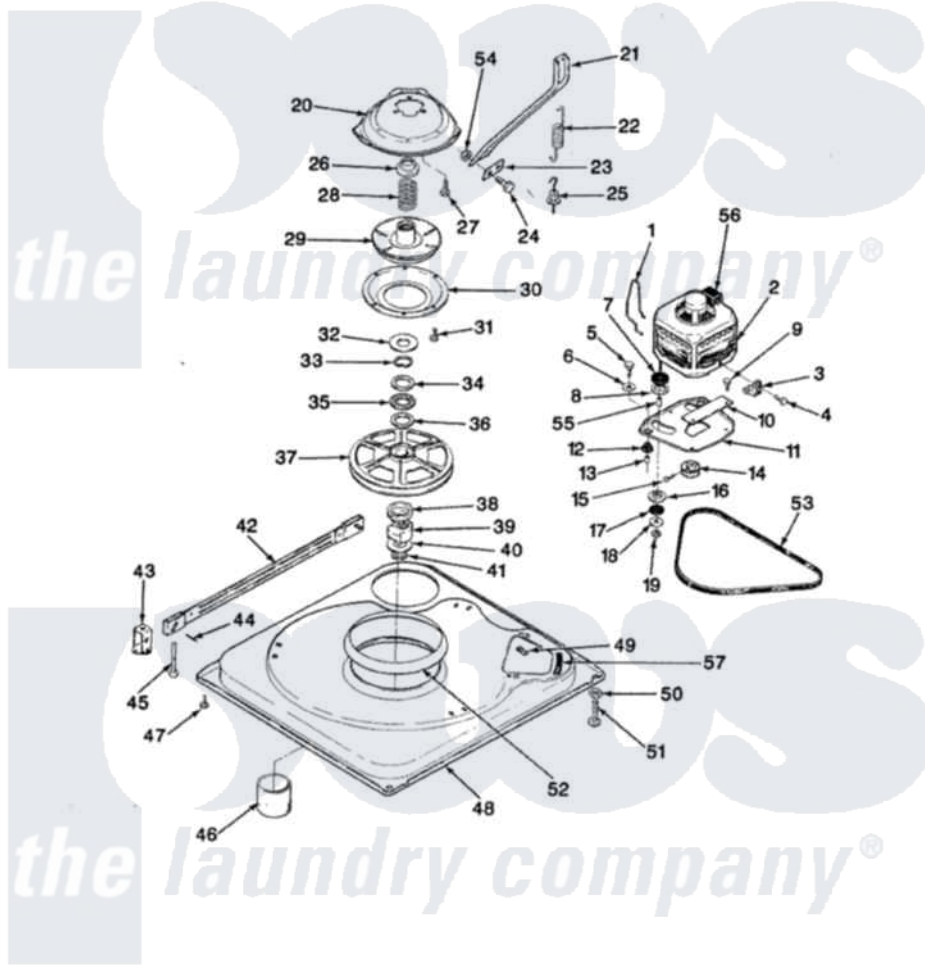

Magic Chef W20JN4C 02 - BASE & DRIVE (REV. A-D)

SECTION: BASE & DRIVE
MODEL: W20JN-4C

Issue Date: 5/90

Magic Chef [Residential Magic Chef W20JN4C Washer Parts](#) Parts Diagram 02 - BASE & DRIVE (REV. A-D)
Click on the part number to view part

Item	Original Part Number	Replaced By	Status	Part Description
1	35-0235			Spring, Motor Pivot
2	LA-2002		Not Available	MOTOR KIT
"	35-2030		Not Available	MOTOR
3	33-9945			Slide, Foot
4	25-7418	33001178		Back, Tumbler
5	25-7833	21001977		Screw
6	25-7834			Washer, Motor/Base Screw
7	33-9946			Isolator, Motor
8	33-9944	35-3570		Washer, Motor Pivot
9	25-3083	212951		Screw, No.6-32 X 1/4 Inch
10	33-9947		Not Available	DBL.PIVOT SLIDE
11	35-2021	21001783		Plate And Screw Assembly
"	35-2810	21001783		Plate And Screw Assembly
12	33-9941	35-3646		Isolator, Motor Plate
13	25-7831			Spacer, Mounting
14	35-2124	W10143344		Pulley