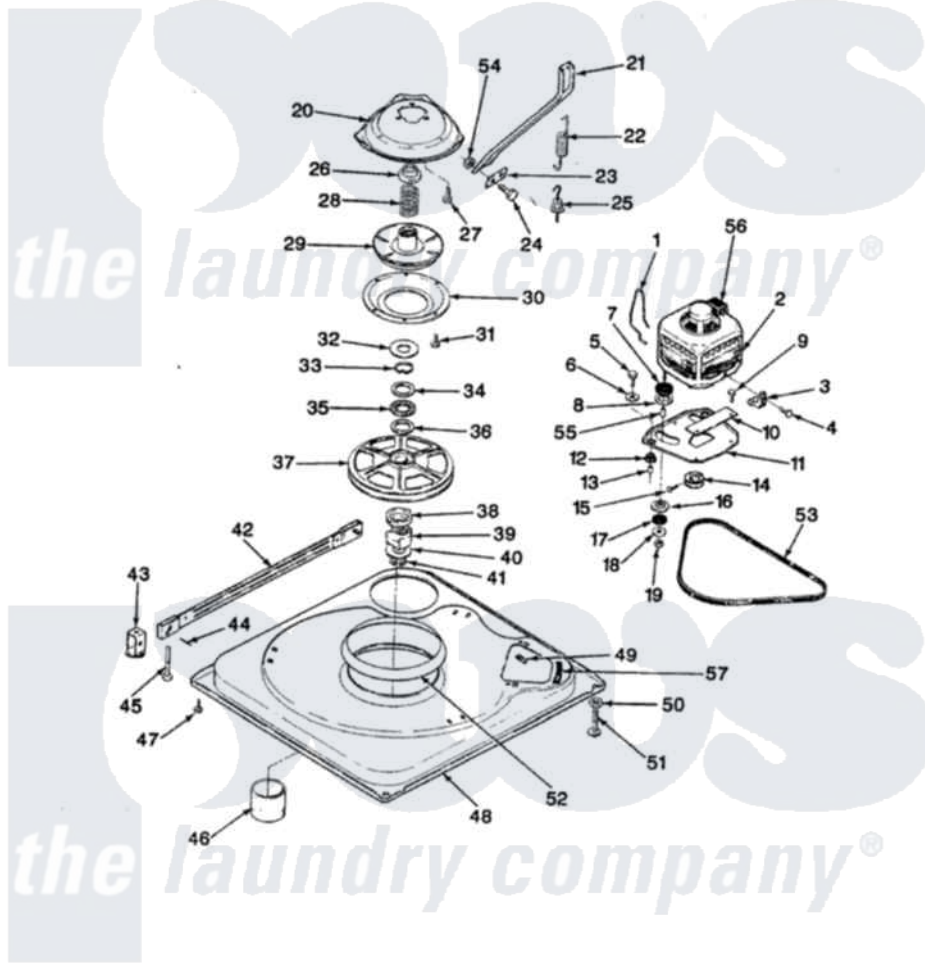

# Magic Chef W20JN4C 03 - BASE & DRIVE (REV. E)

SECTION: BASE & DRIVE  
MODEL: W20JN-4C

Issue Date: 5/90

Magic Chef [Residential Magic Chef W20JN4C Washer Parts](#) Parts Diagram 03 - BASE & DRIVE (REV. E)  
Click on the part number to view part

Item	Original Part Number	Replaced By	Status	Part Description
1	<a href="#">35-0235</a>			Spring, Motor Pivot
2	LA-2002		Not Available	MOTOR KIT
"	35-2030		Not Available	MOTOR
3	<a href="#">33-9945</a>			Slide, Foot
4	25-7418	<a href="#">33001178</a>		Back, Tumbler
5	25-7833	<a href="#">21001977</a>		Screw
6	<a href="#">25-7834</a>			Washer, Motor/Base Screw
7	<a href="#">33-9946</a>			Isolator, Motor
8	33-9944	<a href="#">35-3570</a>		Washer, Motor Pivot
9	25-3083	<a href="#">212951</a>		Screw, No.6-32 X 1/4 Inch
10	33-9947		Not Available	DBL.PIVOT SLIDE
11	35-2810	<a href="#">21001783</a>		Plate And Screw Assembly
12	33-9941	<a href="#">35-3646</a>		Isolator, Motor Plate
13	<a href="#">25-7831</a>			Spacer, Mounting
14	35-2124	<a href="#">W10143344</a>		Pulley
15	<a href="#">25-7117</a>			Set Screw