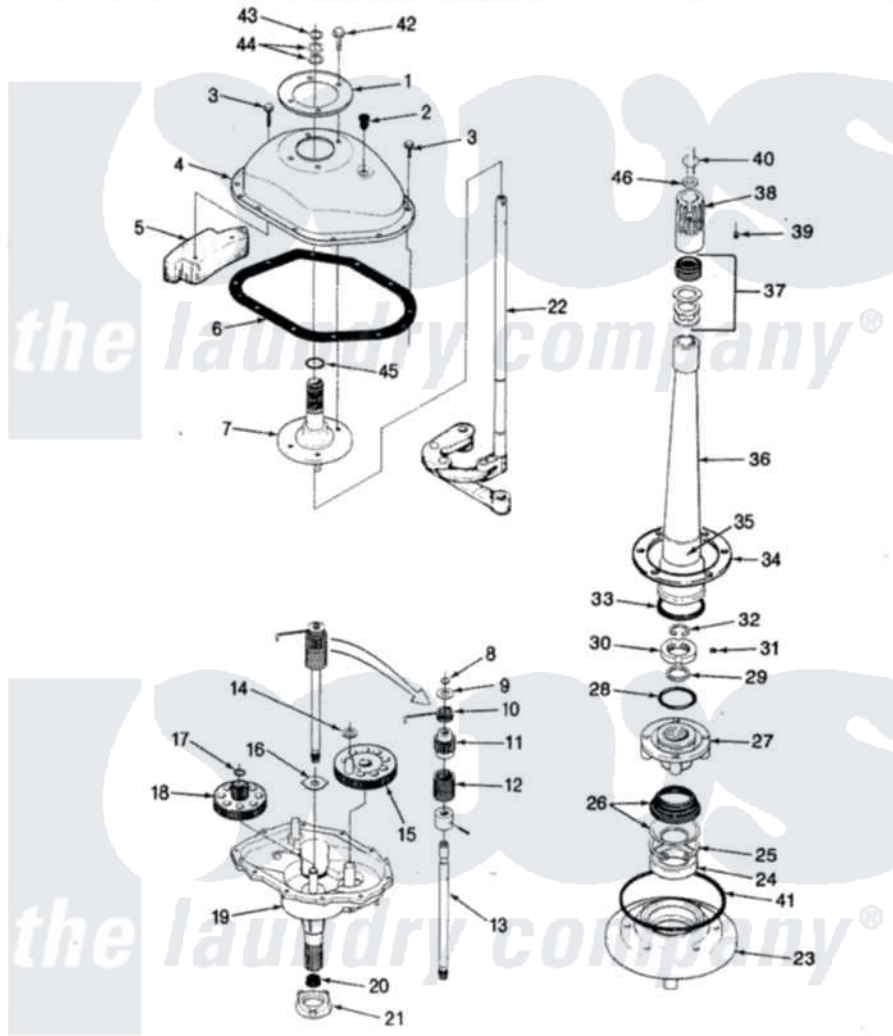

Magic Chef W20JN4C 05 - TRANSMISSION (REV. A-D)

SECTION: TRANSMISSION & RELATED PARTS
 MODEL: W20JN-4C

Issue Date: 5/90

Magic Chef [Residential Magic Chef W20JN4C Washer Parts](#) Parts Diagram 05 - TRANSMISSION (REV. A-D)
 Click on the part number to view part

Item	Original Part Number	Replaced By	Status	Part Description
1	LA-2001		Not Available	TRANSMISSION REPLACEMENT KIT
"	33-9893	33-7187		Covr Reinforcmt
2	33-9373		Not Available	OIL FILL PLUG
3	25-7916			Bolt
4	33-4286N			Transmission Cover Kit
5	35-2130		Not Available	COUNTER WEIGHT
6	35-1030		Not Available	GASKET, TRANSMISSION HOUSING
7	33-8763	33-4286N		Transmission Cover Kit
8	25-7847			Ring, Retaining
9	25-7416		Not Available	WASHER, FLAT
10	33-6114	33-6463		Spring
11	35-2001			Pinion, Drive
12	33-3195		Not Available	SPRING
13	35-2116		Not Available	DRIVE SHAFT & HUB ASSY
"	LA-2005			Clutch Assembly Kit

14	25-7091		Thrust Washer
15	35-2043		Crank Gear
16	35-2070		Washer, Steel W/Tabs
"	35-2462	35-3825	Washer, Nylon
"	25-7274		Not Available WASHER, STEEL
17	25-7853	25-7933	Ring, Retaining
18	35-2013	35-0547	Cluster Gear
19	35-2012		Not Available TRANSMISSION HOUSING ASSY
20	35-2010	207843	Lip Seal Repair Kit
21	35-2111	12001562	Bearing Assembly
22	35-0628	35-3573	Linkage As
23	35-2059	35-2450	Housing Assembly, Bearing And Seal
24	35-2205		Bearing, Spin
25	25-7849		Retaining Ring
26	33-7224N		Tub Seal Assembly
27	33-9987		Not Available BASKET HUB ASM
28	35-2061		Gasket, Tub To Housing
29	25-7722	33-4293N	Gasket Kit
30	33-9507	33-9504	Locknut
31	25-7120		Set Screw
32	25-7848		Retaining Ring
33	33-8718		Gasket
34	35-0930		Gasket
35	33-6790		Bearing, Agitator
36	33-4283N		Not Available CENTERPOST KIT
37	33-7806N		Seal Assembly
38	33-9729		Not Available DRIVE BLOCK ASM
39	25-7378		Set Screw
40	33-6817		Stud
41	35-2060		Seal, Tub To Housing
42	25-7359		Screw
43	25-7848		Retaining Ring
44	25-7057		Washer, Flat
45	25-7722	33-4293N	Gasket Kit
46	25-7316		Flat Washer