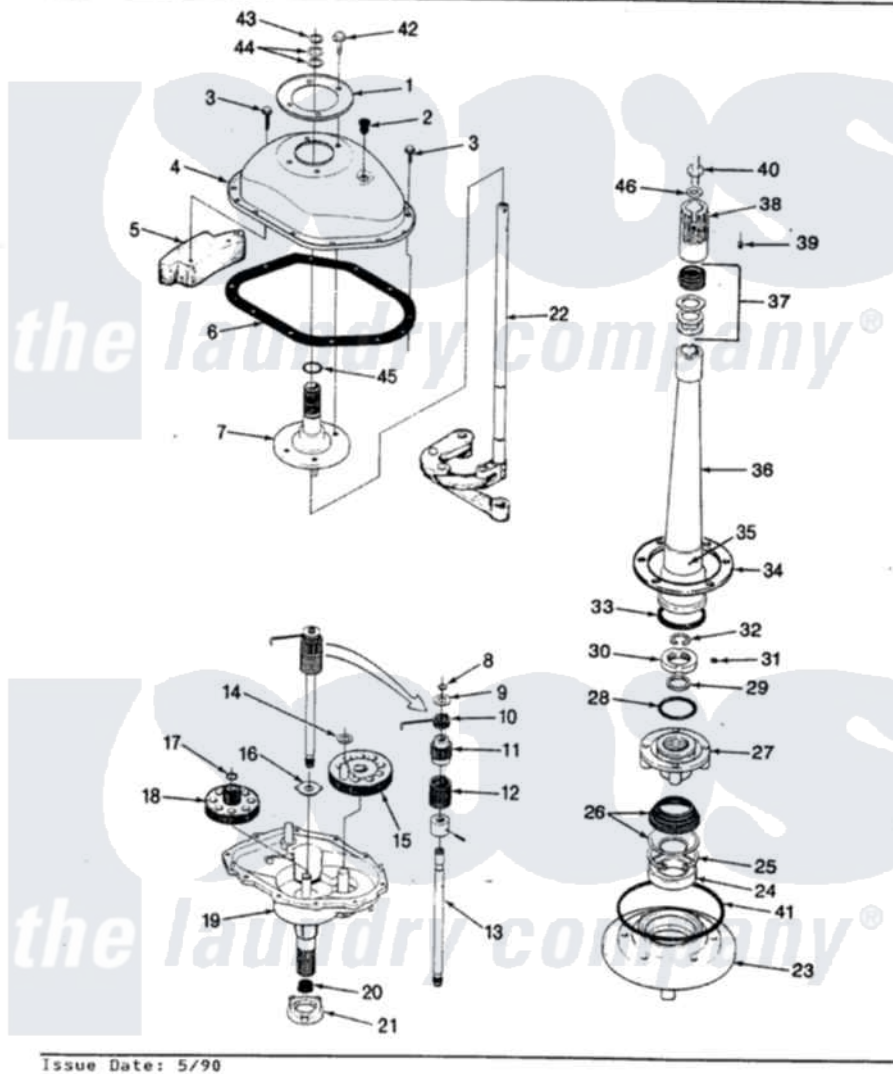

Magic Chef W20JN4C 06 - TRANSMISSION (REV. E)

SECTION: TRANSMISSION & RELATED PARTS
MODEL: W20JN-4C

Issue Date: 5/90

Magic Chef [Residential Magic Chef W20JN4C Washer Parts](#) Parts Diagram 06 - TRANSMISSION (REV. E)
Click on the part number to view part

Item	Original Part Number	Replaced By	Status	Part Description
1	33-9893	33-7187		Covr Reinforcmt
2	35-2621			Plug, Oil Fill
3	25-7916			Bolt
4	35-2620		Not Available	COVER, TRANSMISSION
5	35-2642			Counterweight
6	35-1030		Not Available	GASKET, TRANSMISSION HOUSING
7	35-2654			Drive Tube Assembly
8	25-7847			Ring, Retaining
9	25-7416		Not Available	WASHER, FLAT
10	33-6114	33-6463		Spring
11	35-2001			Pinion, Drive
12	33-3195		Not Available	SPRING
13	LA-2005			Clutch Assembly Kit
"	35-2116		Not Available	DRIVE SHAFT & HUB ASSY
14	25-7091			Thrust Washer
15	35-2631		Not Available	GEAR, CRANK

16	35-2070		Washer, Steel W/Tabs
"	35-2462	35-3825	Washer, Nylon
"	25-7274		Not Available
17	25-7853	25-7933	WASHER, STEEL
18	35-2527		Ring, Retaining
19	35-2640		Not Available
20	35-2010	207843	TRANSMISSION HOUSING
21	35-2111	12001562	Lip Seal Repair Kit
22	35-2637		Not Available
23	35-2059	35-2450	Bearing Assembly
24	35-2205		LINKAGE ASSY
25	25-7849		Housing Assembly, Bearing And Seal
26	33-7224N		Bearing, Spin
27	33-9987		Not Available
28	35-2061		Retaining Ring
29	25-7722	33-4293N	Tub Seal Assembly
30	33-9507	33-9504	Not Available
31	25-7120		BASKET HUB ASM
32	25-7848		Gasket, Tub To Housing
33	33-8718		Gasket Kit
34	35-0930		Locknut
35	33-6790		Set Screw
36	33-4283N		Not Available
37	33-7806N		Retaining Ring
38	33-9729		Gasket
39	25-7378		Gasket
40	33-6817		Bearing, Agitator
41	35-2060		Not Available
42	25-7359		CENTERPOST KIT
43	25-7848		Seal Assembly
44	25-7057		Not Available
45	25-7722	33-4293N	DRIVE BLOCK ASM
46	25-7316		Set Screw
47	LA-2001		Not Available
			Stud
			Seal, Tub To Housing
			Screw
			Retaining Ring
			Washer, Flat
			Gasket Kit
			Flat Washer
			TRANSMISSION REPLACEMENT KIT