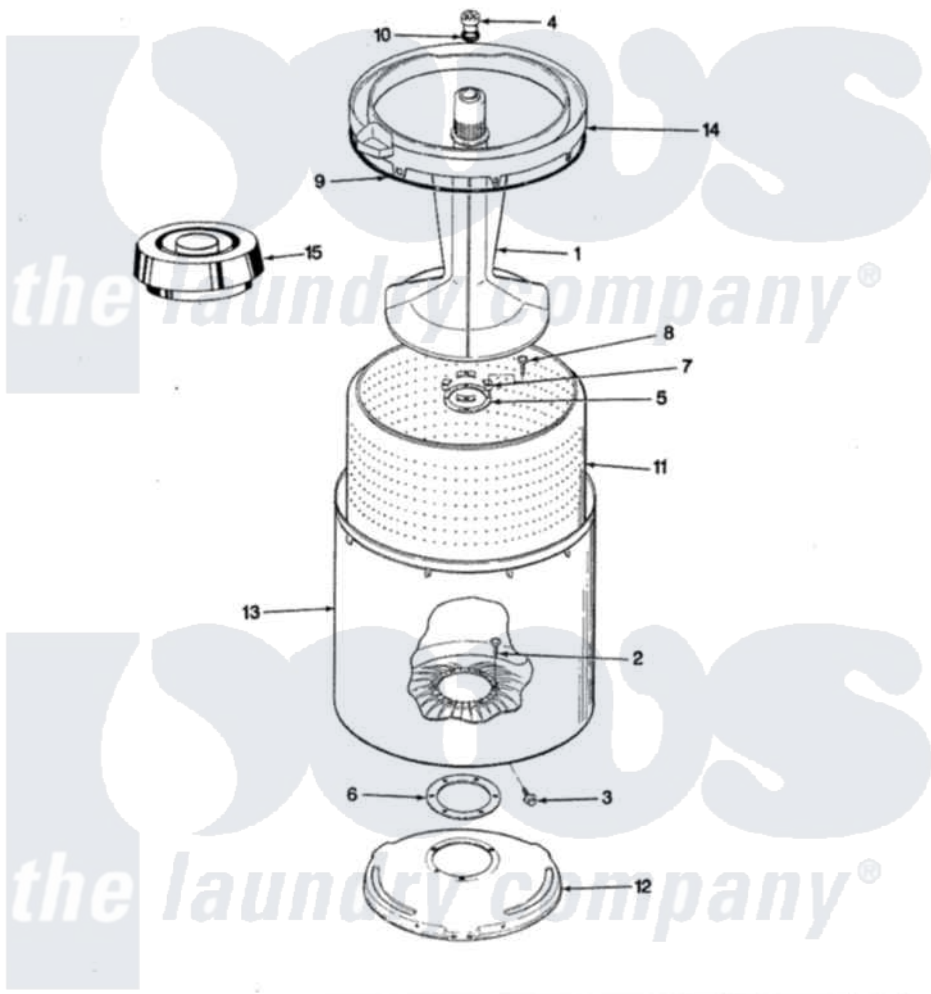

Magic Chef W20JN4C 07 - TUB (REV. A-D)

SECTION: TUB
 MODEL: W20JN-4C

Issue Date: 5/90

Magic Chef [Residential Magic Chef W20JN4C Washer Parts](#) Parts Diagram 07 - TUB (REV. A-D)
 Click on the part number to view part

Item	Original Part Number	Replaced By	Status	Part Description
1	35-2456	33-4352		Agitator
2	35-2062	21001063		Screw, Shoulder
3	25-7914	22002933		Screw
4	33-6241			Cap
5	33-8959			Gasket
6	35-2061			Gasket, Tub To Housing
7	33-8799		Not Available	REINF PLATE
8	25-7783	4356852		Screw
9	35-2328			Seal, Tub Top
10	25-7330			Rubber Washer
11	35-2508		Not Available	BASKET WHITE
12	35-2023			Tub Support
13	35-2038			Tub
14	35-2262		Not Available	SHIELD, TUB TOP
"	35-2034		Not Available	TOP, TUB
15	35-2550			Dispenser, Rinse