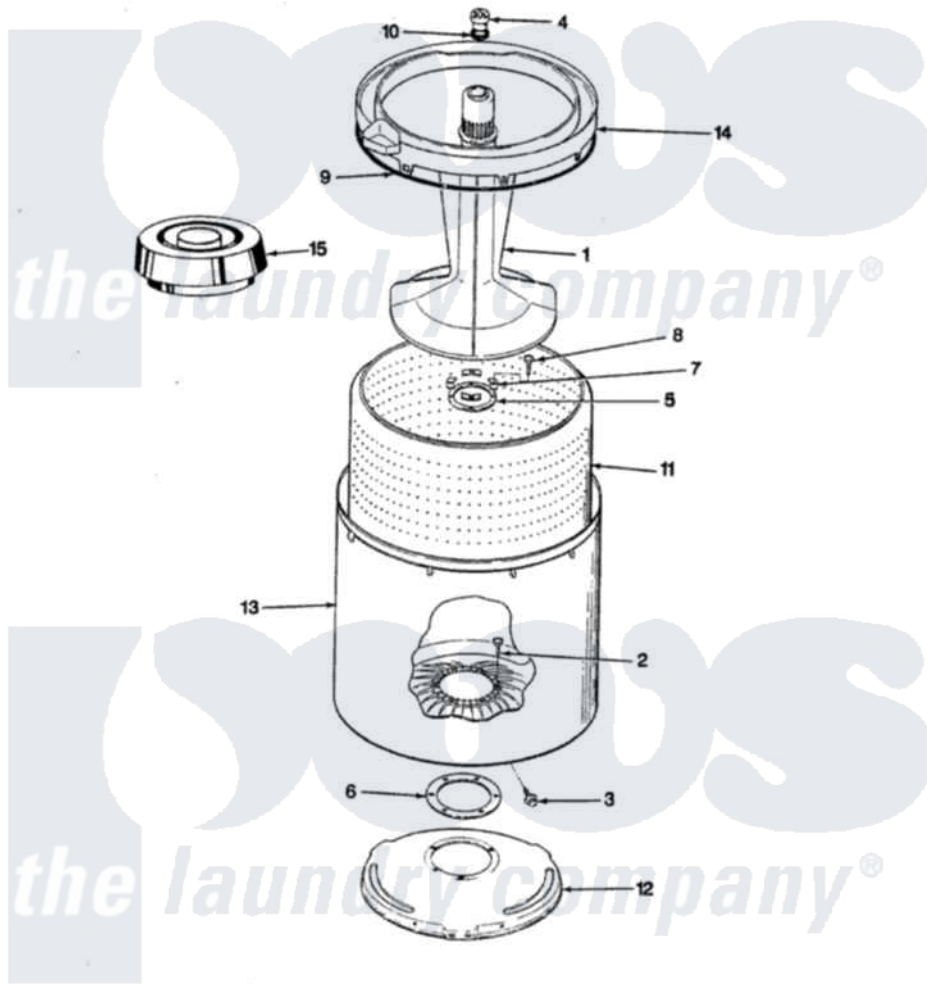

Magic Chef W20JN4C 08 - TUB (REV. E)

SECTION: TUB
MODEL: W20JN-4C

Issue Date: 5/90

Magic Chef [Residential Magic Chef W20JN4C Washer Parts](#) Parts Diagram 08 - TUB (REV. E)
Click on the part number to view part

Item	Original Part Number	Replaced By	Status	Part Description
1	35-2456	33-4352		Agitator
2	35-2062	21001063		Screw, Shoulder
3	25-7914	22002933		Screw
4	33-6241			Cap
5	33-8959			Gasket
6	35-2061			Gasket, Tub To Housing
7	33-8799		Not Available	REINF PLATE
8	25-7783	4356852		Screw
9	35-2328			Seal, Tub Top
10	25-7330			Rubber Washer
11	35-2508		Not Available	BASKET WHITE
12	35-2023			Tub Support
13	35-2038			Tub
14	35-2262		Not Available	SHIELD, TUB TOP
"	35-2034		Not Available	TOP, TUB
15	35-2550			Dispenser, Rinse