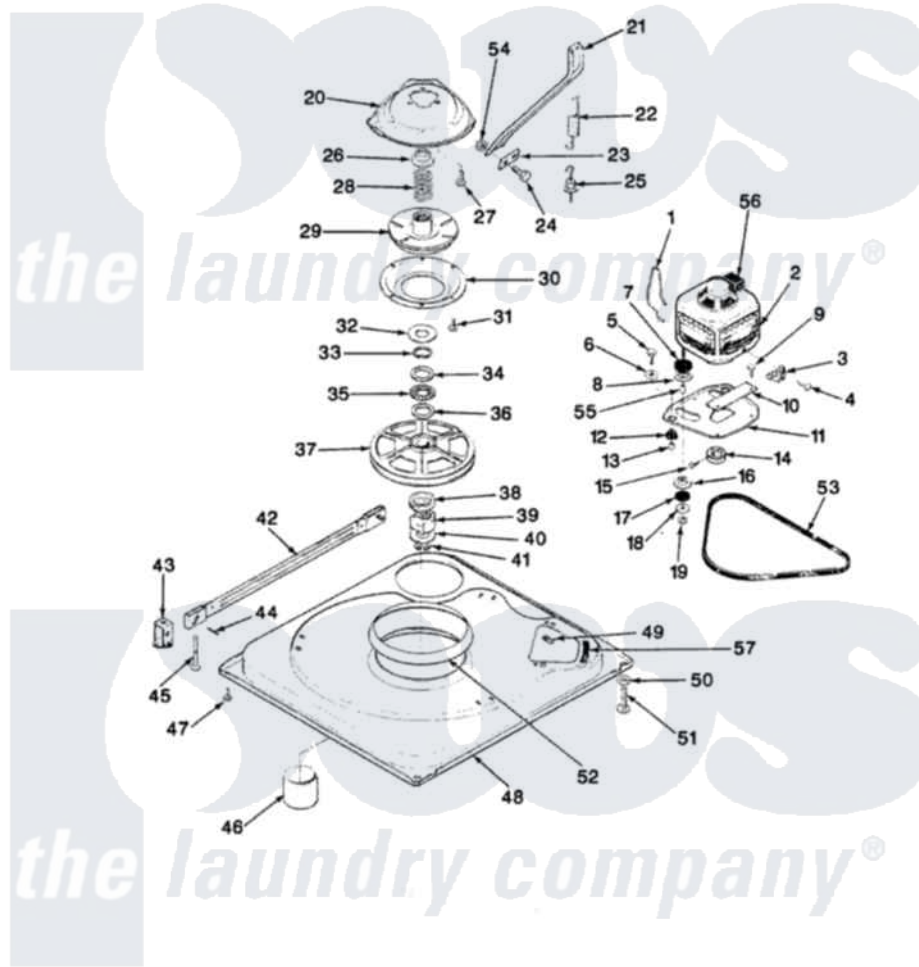

Magic Chef W20JN4S 01 - BASE & DRIVE

SECTION: BASE & DRIVE
MODEL: W20JN-4S

Issue Date: 4/91

Magic Chef [Residential Magic Chef W20JN4S Washer Parts](#) Parts Diagram 01 - BASE & DRIVE
Click on the part number to view part

Item	Original Part Number	Replaced By	Status	Part Description
1	35-0235			Spring, Motor Pivot
2	35-2030		Not Available	MOTOR
"	LA-2002		Not Available	MOTOR KIT
3	33-9945			Slide, Foot
4	25-7418	33001178		Back, Tumbler
5	25-7833	21001977		Screw
6	25-7834			Washer, Motor/Base Screw
7	33-9946			Isolator, Motor
8	33-9944	35-3570		Washer, Motor Pivot
9	25-3083	212951		Screw, No.6-32 X 1/4 Inch
10	33-9947		Not Available	DBL.PIVOT SLIDE
11	35-2810	21001783		Plate And Screw Assembly
12	33-9941	35-3646		Isolator, Motor Plate
13	25-7831			Spacer, Mounting
14	35-2124	W10143344		Pulley
15	25-7117			Set Screw