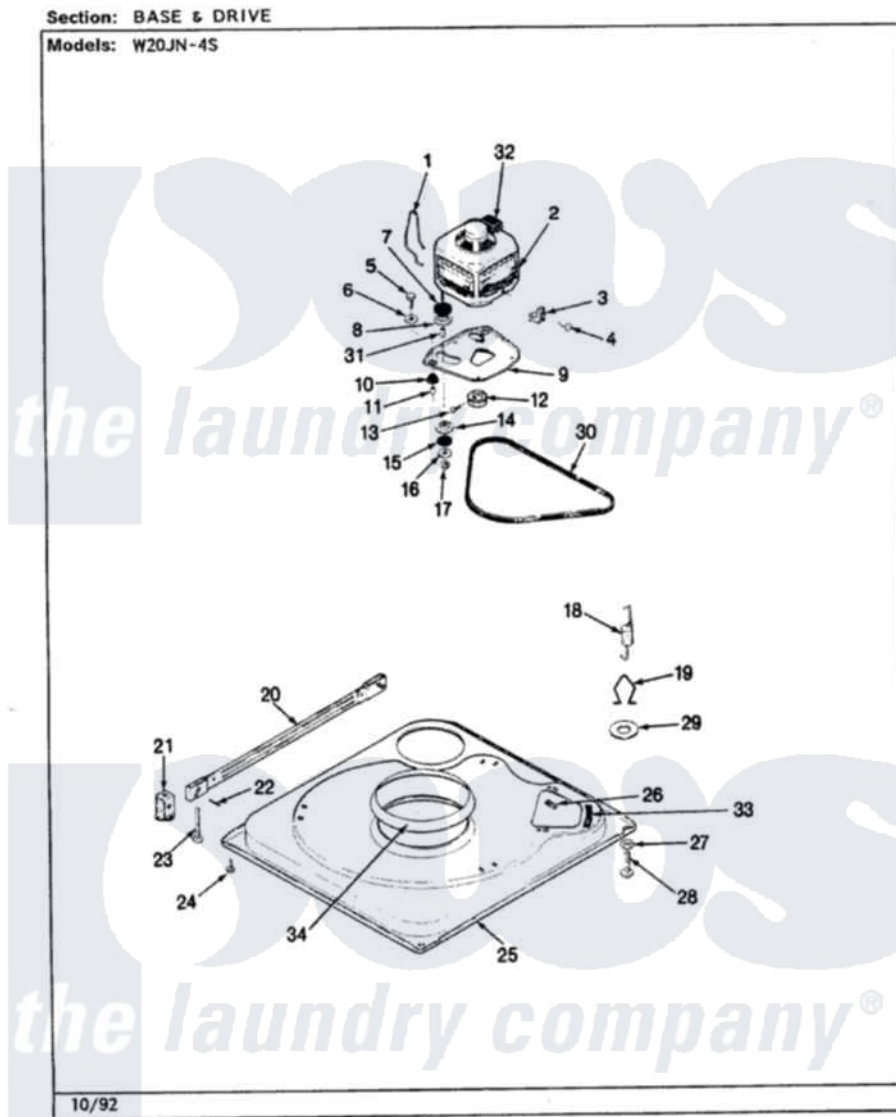

Magic Chef W20JN4S 02 - BASE & DRIVE (W20JN4S)(REV. A-E)

Magic Chef [Residential Magic Chef W20JN4S Washer Parts](#) Parts Diagram 02 - BASE & DRIVE (W20JN4S)(REV. A-E)
Click on the part number to view part

Item	Original Part Number	Replaced By	Status	Part Description
1	35-0235			Spring, Motor Pivot
2	LA-2002		Not Available	MOTOR KIT
"	35-2030		Not Available	MOTOR
3	33-9945			Slide, Foot
4	25-7418	33001178		Back, Tumbler
5	25-7833	21001977		Screw
6	25-7834			Washer, Motor/Base Screw
7	33-9946			Isolator, Motor
8	33-9944	35-3570		Washer, Motor Pivot
9	35-2810	21001783		Plate And Screw Assembly
10	33-9941	35-3646		Isolator, Motor Plate
11	25-7831			Spacer, Mounting
12	35-2124	W10143344		Pulley
13	25-7117			Set Screw
14	33-9943	35-3571		Slide, Motor Pivot
15	33-9967			Washer, Motor Isolator

16	25-7047		Washer, Flat
17	25-7325	Y707702	Locknut
18	35-2681		Not Available
"	35-3658		SPRING, SUSPENSION
			Spring, Suspension
19	35-2976		Not Available
			HOOK, SUSPENSION SPRING
20	35-2049	21001881	Bar, Stabilizer
21	35-2046		Bracket, Stabilizer
22	35-2052		Pin, Stabilizer
23	35-2050	22004469	Leg And Foot Self Stabalizing
24	25-7828	489483	Screw 10-32 X 1/2
"	35-3020	22004469	Leg And Foot Self Stabalizing
25	35-2984		Not Available
			BASE
26	25-7838	25-7845	Speednut, Motor
27	25-7915		Hex Nut
28	35-0837	25001119	Foot And Pad Assembly
"	35-0772	25001119	Foot And Pad Assembly
29	Y25-7951		Washer, Suspension Hook
30	35-2320	21352320	Belt, Drive
31	25-7830		Spacer
32	33-9765		Switch, Motor
33	35-2065		Pad, Motor Plate
34	35-2357	21002026	Snubber