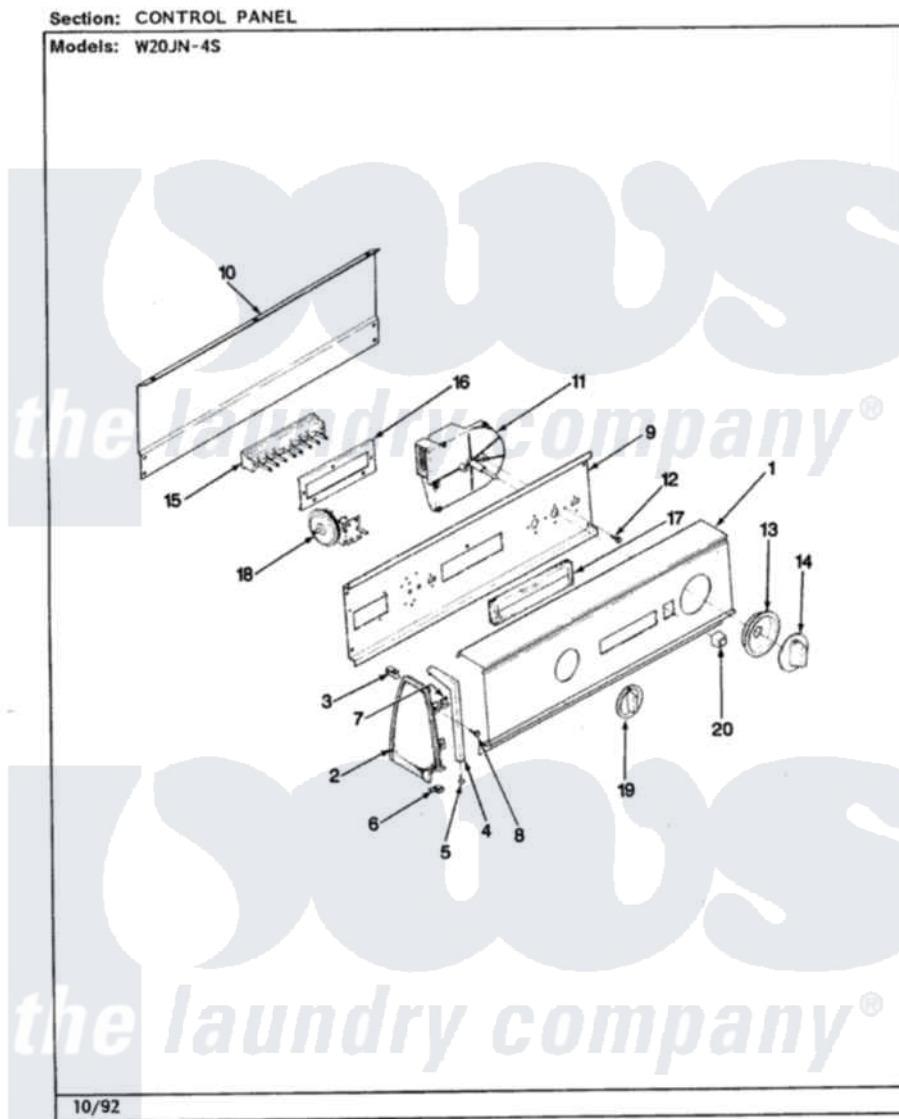

Magic Chef W20JN4S 04 - CONTROL PANEL (REV. A-E)(W20JN4S)

Magic Chef [Residential Magic Chef W20JN4S Washer Parts](#) Parts Diagram 04 - CONTROL PANEL (REV. A-E)(W20JN4S)

[Click on the part number to view part](#)

Item	Original Part Number	Replaced By	Status	Part Description
1	25-7702			Speedclip, End Cap To Control Panel
"	25-7649	910187		Screw
"	35-2849		Not Available	CONTROL PANEL
2	35-2488	21001452		Cap- End
"	35-2487	21001451		Cap- End
3	25-7852			Speedclip, Rr Shld To End Cap
"	25-7435	33002917		Screw, No.10-16
4	53-0278		Not Available	TRIM, END CAP (LT)
"	53-0277		Not Available	TRIM, END CAP (RT)
5	25-7760			Screw
6	34-9487		Not Available	PLATE, REINFORCEMENT
"	25-7697	25-2219		Screw
"	25-7851			Speedclip, End Cap To Top
7	25-7702			Speedclip, End Cap To Control Panel

8	25-3092	90767	Screw, 8A X 3/8 HeX Washer Head Tapping
9	53-1677	Not Available	CONTROL SHIELD
10	35-2688	21001460	Shield, Rear
"	25-3092	90767	Screw, 8A X 3/8 HeX Washer Head Tapping
"	25-3457		Screw, Sems
"	25-7583	Not Available	PLASTIC NUT
11	35-2845		Timer
12	25-0205	216412	Screw, Bracket To Timer
13	35-2254	12500058	Knob Ski
14	35-2486	12500058	Knob Ski
15	35-2836	Not Available	SWITCH P.B. 8POS
16	25-3092	90767	Screw, 8A X 3/8 HeX Washer Head Tapping
"	33-6620	Not Available	BRACKET
17	33-8540	Not Available	SWITCH PAD
18	25-3092	90767	Screw, 8A X 3/8 HeX Washer Head Tapping
"	35-2801	21001554	Switch, Water Level
"	35-3283	21001554	Switch, Water Level
19	35-2185	21001283	Knob, Selector---Piq
20	16000329	Not Available	GUIDE, QUICK REF. - MAGIC CHEF
"	35-2588	Not Available	PUSHBUTTON - BLACK
"	35-2872	Not Available	MANUAL, USE & CARE