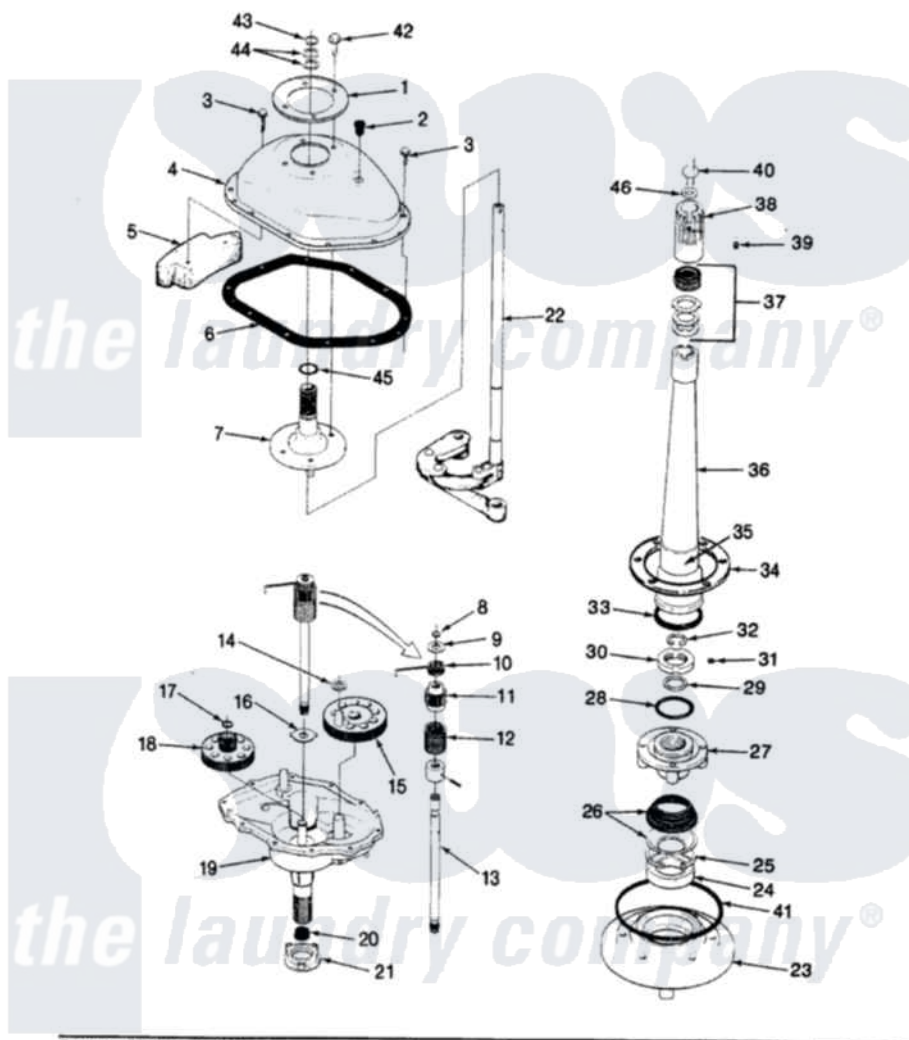

Magic Chef W20JN4S 07 - TRANSMISSION & RELATED PARTS

SECTION: TRANSMISSION & RELATED PARTS
 MODEL: W20JN-4S

Issue Date: 4/91

Magic Chef Residential Magic Chef W20JN4S Washer Parts Parts Diagram 07 - TRANSMISSION & RELATED PARTS
 Click on the part number to view part

Item	Original Part Number	Replaced By	Status	Part Description
1	33-9893	33-7187		Covr Reinforcmt
2	35-2621			Plug, Oil Fill
3	25-7916			Bolt
4	35-2620		Not Available	COVER, TRANSMISSION
5	35-2642			Counterweight
6	35-1030		Not Available	GASKET, TRANSMISSION HOUSING
7	35-2654			Drive Tube Assembly
8	25-7847			Ring, Retaining
9	25-7416		Not Available	WASHER, FLAT
10	33-6114	33-6463		Spring
11	35-2001			Pinion, Drive
12	33-3195		Not Available	SPRING
13	35-2116		Not Available	DRIVE SHAFT & HUB ASSY
"	LA-2005			Clutch Assembly Kit
14	25-7091			Thrust Washer
15	35-2631		Not Available	GEAR, CRANK

16	35-2070		Washer, Steel W/Tabs
"	25-7274	Not Available	WASHER, STEEL
"	35-2462	35-3825	Washer, Nylon
17	25-7853	25-7933	Ring, Retaining
18	35-2527		Gear, Cluster
19	35-2640	Not Available	TRANSMISSION HOUSING
20	35-2010	207843	Lip Seal Repair Kit
21	35-2111	12001562	Bearing Assembly
22	35-2637	Not Available	LINKAGE ASSY
23	35-2059	35-2450	Housing Assembly, Bearing And Seal
24	35-2205		Bearing, Spin
25	25-7849		Retaining Ring
26	33-7224N		Tub Seal Assembly
27	33-9987	Not Available	BASKET HUB ASM
28	35-2061		Gasket, Tub To Housing
29	25-7722	33-4293N	Gasket Kit
30	33-9507	33-9504	Locknut
31	25-7120		Set Screw
32	25-7848		Retaining Ring
33	33-8718		Gasket
34	35-0930		Gasket
35	33-6790		Bearing, Agitator
36	33-4283N	Not Available	CENTERPOST KIT
37	33-7806N		Seal Assembly
38	33-9729	Not Available	DRIVE BLOCK ASM
39	25-7378		Set Screw
40	33-6817		Stud
41	35-2060		Seal, Tub To Housing
42	25-7359		Screw
43	25-7848		Retaining Ring
44	25-7057		Washer, Flat
45	25-7722	33-4293N	Gasket Kit
46	25-7316		Flat Washer
"	LA-2009	Not Available	BEARING & SEAL HSG KIT
47	LA-2001	Not Available	TRANSMISSION REPLACEMENT KIT