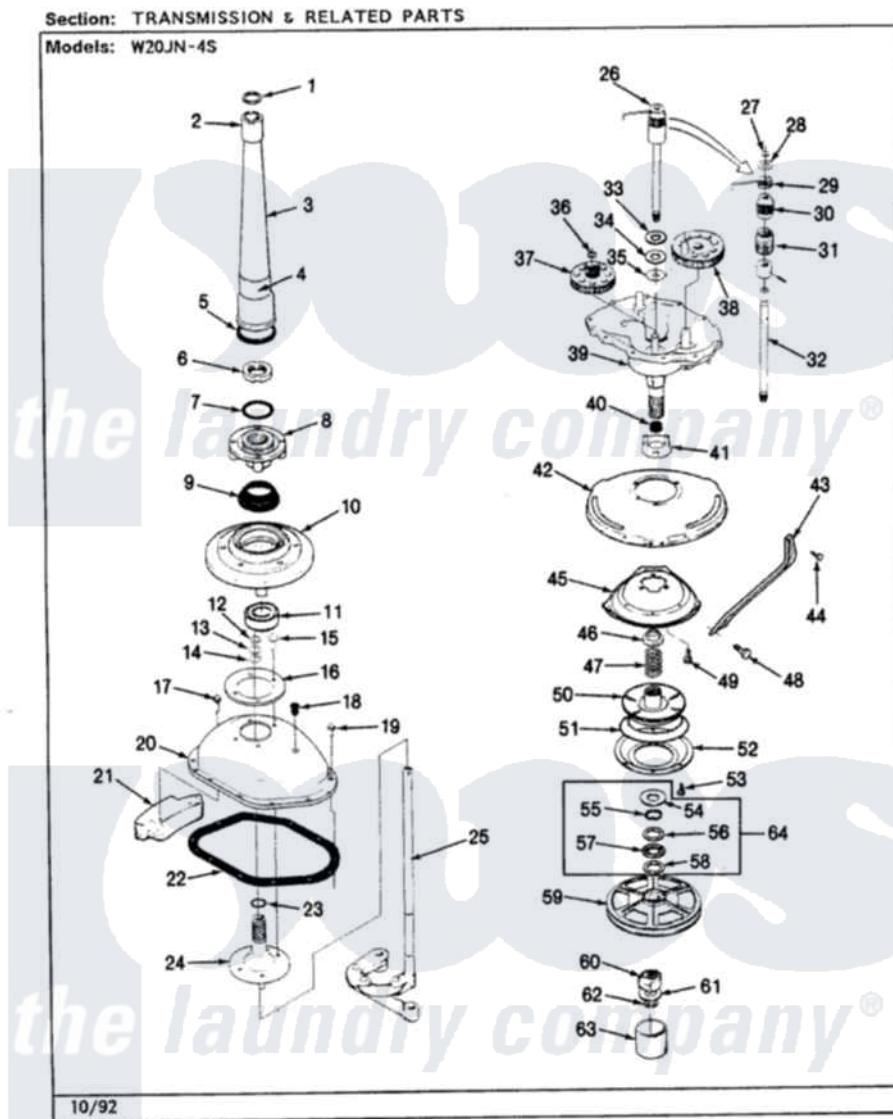

Magic Chef W20JN4S 08 - TRANSMISSION (W20JN4S)(REV. A-E)

Magic Chef Residential Magic Chef W20JN4S Washer Parts Parts Diagram 08 - TRANSMISSION (W20JN4S)(REV. A-E)

Click on the part number to view part

| Item | Original Part Number | Replaced By | Status | Part Description |
|------|-------------------------|---------------------------|---------------|-----------------------------------|
| 1 | LA-2175 | 35-6680 | | Transmission |
| " | 35-3748 | 35-6680 | | Transmission |
| " | 25-7941 | | | "O" Ring, Agtr Drive Shaft |
| 2 | 35-2835 | 21001066 | | Bearing, Centerpost |
| 3 | 35-2792 | 21001401 | | Center Pos |
| 4 | 33-6790 | | | Bearing, Agitator |
| " | 35-2983 | | Not Available | CENTERPOST ASSY. |
| 5 | 35-2906 | | | Seal, Centerpost Bottom |
| 6 | 35-2791 | | | Nut, Spin Tube |
| 7 | 25-7938 | | | "O" Ring, Basket Drive Hub |
| 8 | 35-2715 | | Not Available | BASKET DRIVE HUB ASSY |
| " | 35-3647 | W10219156 | | Tub Seal |
| 9 | 35-2974 | | | Tub Seal/Hub Assembly |
| 10 | 35-2716 | 12001561 | | Bearing And Seal Housing Assembly |
| 11 | 35-2972 | 12001561 | | Bearing And Seal Housing |