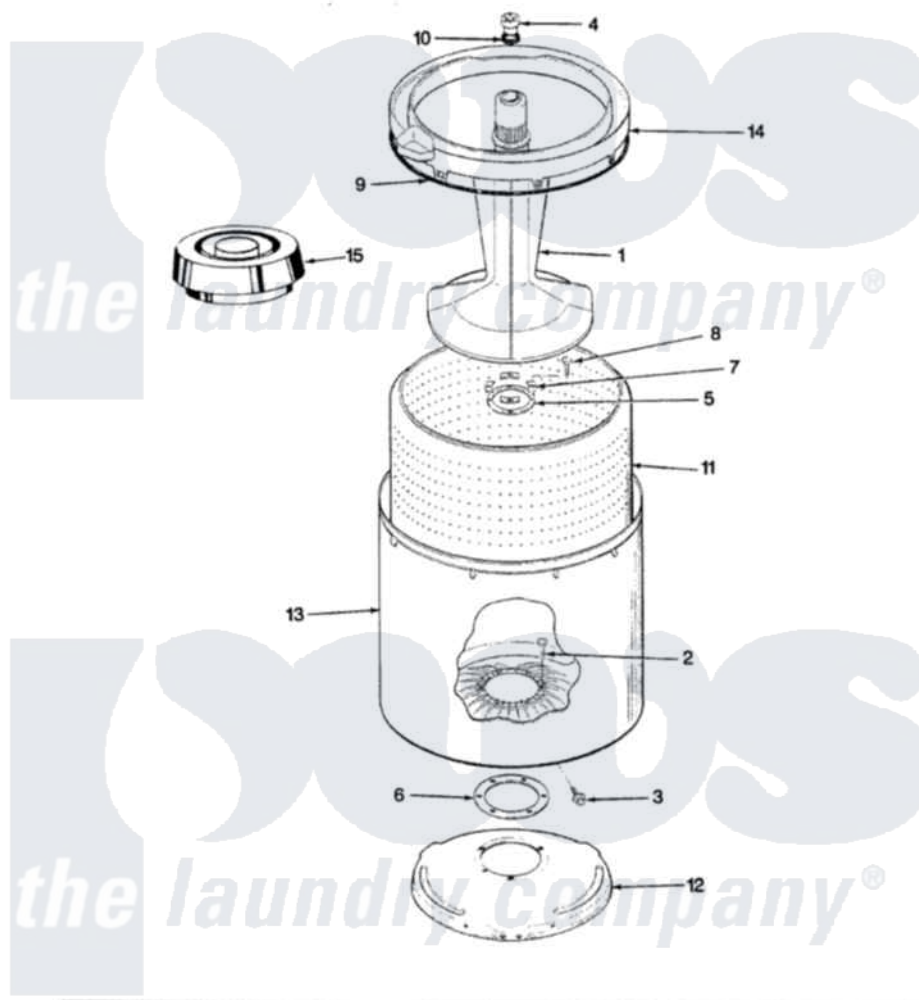

Magic Chef W20JN4S 09 - TUB

SECTION: TUB
MODEL: W20JN-4S

Issue Date: 4/91

Magic Chef [Residential Magic Chef W20JN4S Washer Parts](#) Parts Diagram 09 - TUB

[Click on the part number to view part](#)

| Item | Original Part Number | Replaced By | Status | Part Description |
|------|-------------------------|--------------------------|---------------|------------------------|
| 1 | 35-2456 | 33-4352 | | Agitator |
| 2 | 35-2062 | 21001063 | | Screw, Shoulder |
| 3 | 25-7914 | 22002933 | | Screw |
| 4 | 33-6241 | | | Cap |
| 5 | 33-8959 | | | Gasket |
| 6 | 35-2061 | | | Gasket, Tub To Housing |
| 7 | 33-8799 | | Not Available | REINF PLATE |
| 8 | 25-7783 | 4356852 | | Screw |
| 9 | 35-2328 | | | Seal, Tub Top |
| 10 | 25-7330 | | | Rubber Washer |
| 11 | 35-2508 | | Not Available | BASKET WHITE |
| 12 | 35-2023 | | | Tub Support |
| 13 | 35-2038 | | | Tub |
| 14 | 35-2034 | | Not Available | TOP, TUB |
| " | 35-2262 | | Not Available | SHIELD, TUB TOP |
| 15 | 33-9827 | 35-2550 | | Dispenser, Rinse |