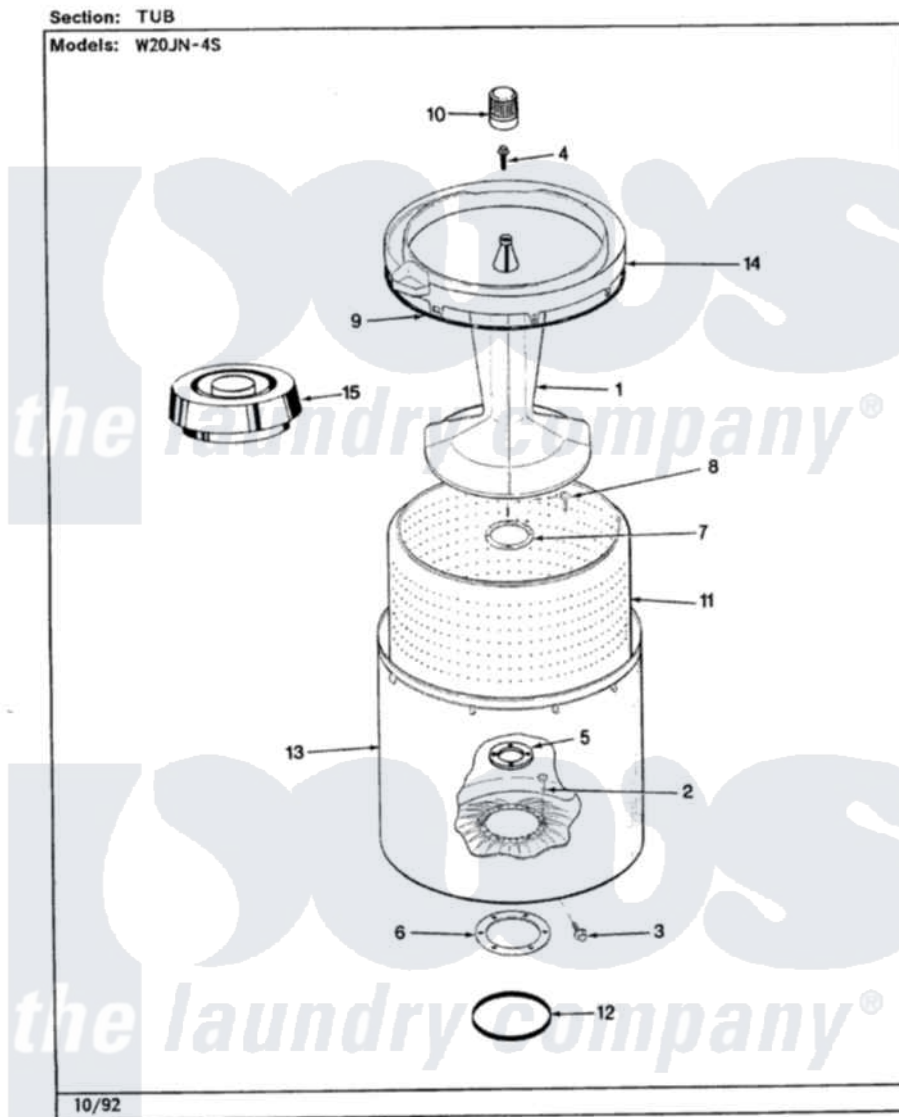

# Magic Chef W20JN4S 10 - TUB (W20JN4S)(REV. A-E)

Magic Chef [Residential Magic Chef W20JN4S Washer Parts](#) Parts Diagram 10 - TUB (W20JN4S)(REV. A-E)  
Click on the part number to view part

Item	Original Part Number	Replaced By	Status	Part Description
1	<a href="#">35-3580</a>			Agitator
"	35-2717	<a href="#">35-3580</a>		Agitator
2	25-7947	<a href="#">21001063</a>		Screw, Shoulder
3	25-7953	<a href="#">22002933</a>		Screw
4	25-7948	<a href="#">W10309247</a>		Screw
5	<a href="#">35-3685</a>			Gasket, Basket To Centerpost
"	35-2980	<a href="#">35-3685</a>		Gasket, Basket To Centerpost
6	<a href="#">35-3686</a>			Gasket, Tub To Housing
"	<a href="#">35-2979</a>			Gasket, Tub/Hsg
7	<a href="#">35-3014</a>			Gasket And Reinf. Plate Assembly
8	25-7783	<a href="#">4356852</a>		Screw
9	<a href="#">35-2328</a>			Seal, Tub Top
10	<a href="#">35-2733</a>			Cap, Agitator
11	35-3016		Not Available	BASKET ASSY
12	<a href="#">35-2978</a>			Seal, Tub/Housing
13	<a href="#">35-3700</a>			Tub Assembly

"	35-2952	<a href="#">35-3700</a>	Tub Assembly
14	35-2262	Not Available	SHIELD, TUB TOP
"	35-2034	Not Available	TOP, TUB
"	35-3578	Not Available	TOP, TUB
15	<a href="#">35-2550</a>		Dispenser, Rinse