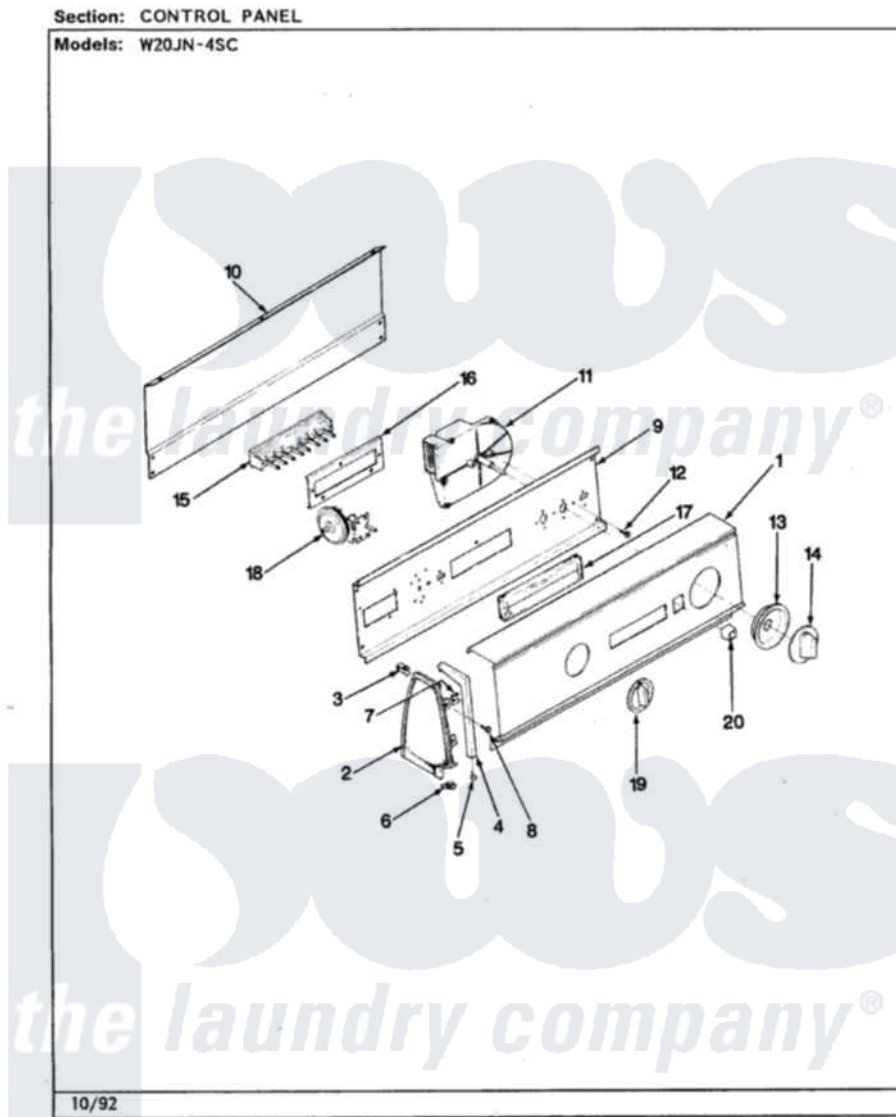

Magic Chef W20JN4SC 04 - CONTROL PANEL (REV. A)(W20JN4SC)

Magic Chef [Residential Magic Chef W20JN4SC Washer Parts](#) Parts Diagram 04 - CONTROL PANEL (REV. A)(W20JN4SC)

[Click on the part number to view part](#)

Item	Original Part Number	Replaced By	Status	Part Description
1	25-7702			Speedclip, End Cap To Control Panel
"	25-7649	910187		Screw
"	35-2849		Not Available	CONTROL PANEL
2	35-2488	21001452		Cap- End
"	35-2487	21001451		Cap- End
3	25-7852			Speedclip, Rr Shld To End Cap
"	25-7435	33002917		Screw, No.10-16
4	53-0278		Not Available	TRIM, END CAP (LT)
"	53-0277		Not Available	TRIM, END CAP (RT)
5	25-7760			Screw
6	25-7851			Speedclip, End Cap To Top
"	25-7697	25-2219		Screw
"	34-9487		Not Available	PLATE, REINFORCEMENT
7	25-7702			Speedclip, End Cap To Control Panel

8	25-3092	90767	Screw, 8A X 3/8 HeX Washer Head Tapping
9	53-1677	Not Available	CONTROL SHIELD
10	25-3092	90767	Screw, 8A X 3/8 HeX Washer Head Tapping
"	25-3457		Screw, Sems
"	35-2688	21001460	Shield, Rear
"	25-7583	Not Available	PLASTIC NUT
11	35-2845		Timer
12	25-0205	216412	Screw, Bracket To Timer
13	35-2254	12500058	Knob Ski
14	35-2486	12500058	Knob Ski
15	35-2836	Not Available	SWITCH P.B. 8POS
16	25-3092	90767	Screw, 8A X 3/8 HeX Washer Head Tapping
"	33-6620	Not Available	BRACKET
17	33-8540	Not Available	SWITCH PAD
18	25-3092	90767	Screw, 8A X 3/8 HeX Washer Head Tapping
"	35-3283	21001554	Switch, Water Level
19	35-2185	21001283	Knob, Selector----Piq
20	35-2588	Not Available	PUSHBUTTON - BLACK
"	35-2920	Not Available	MANUAL, USE & CARE