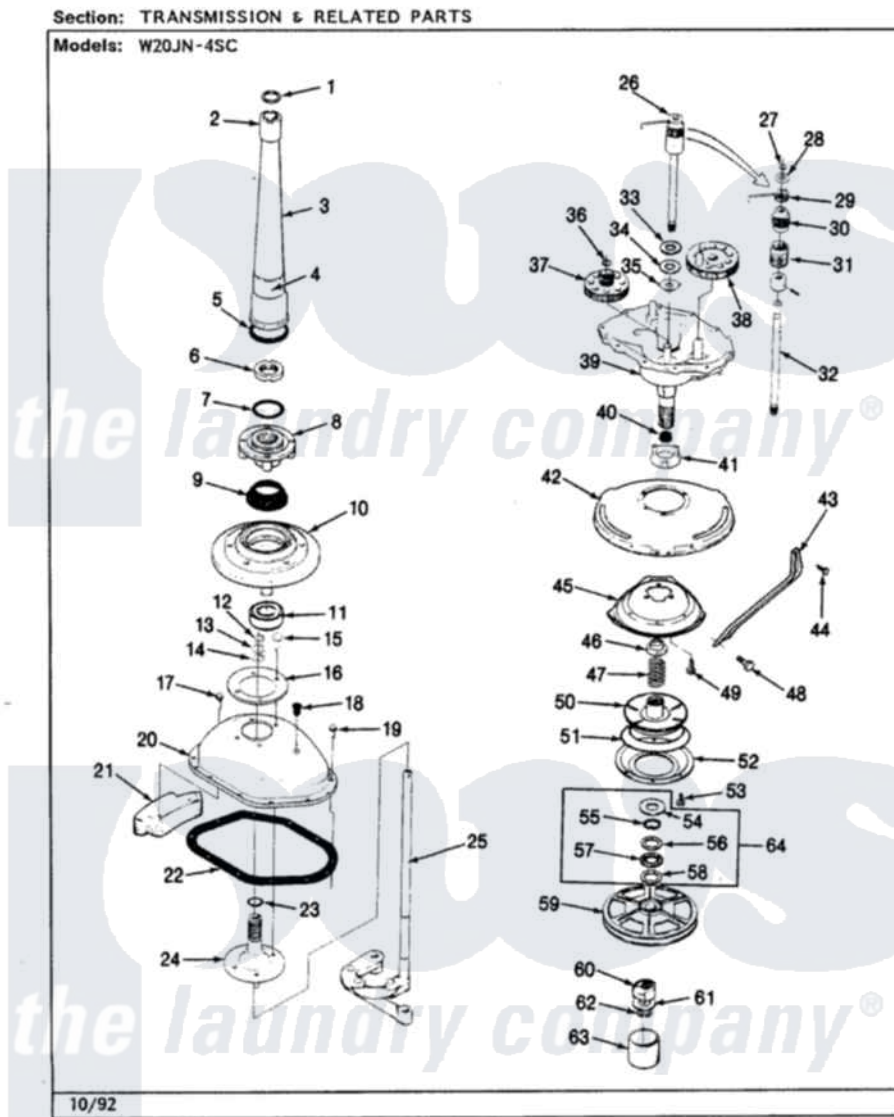

Magic Chef W20JN4SC 07 - TRANSMISSION (W20JN4SC)(REV. A)

Magic Chef [Residential Magic Chef W20JN4SC Washer Parts](#) Parts Diagram 07 - TRANSMISSION (W20JN4SC)(REV. A)

Click on the part number to view part

Item	Original Part Number	Replaced By	Status	Part Description
1	LA-2175	35-6680		Transmission
"	25-7941			"O" Ring, Agr Drive Shaft
2	35-2835	21001066		Bearing, Centerpost
3	35-2792	21001401		Center Pos
4	33-6790			Bearing, Agitator
5	35-2906			Seal, Centerpost Bottom
6	35-2791			Nut, Spin Tube
7	25-7938			"O" Ring, Basket Drive Hub
8	35-2715		Not Available	BASKET DRIVE HUB ASSY
9	35-2974			Tub Seal/Hub Assembly
10	35-2716	12001561		Bearing And Seal Housing Assembly
11	35-2972	12001561		Bearing And Seal Housing Assembly
"	35-2205			Bearing, Spin
12	25-7949		Not Available	RING, RETAINING (AG. SHAFT)