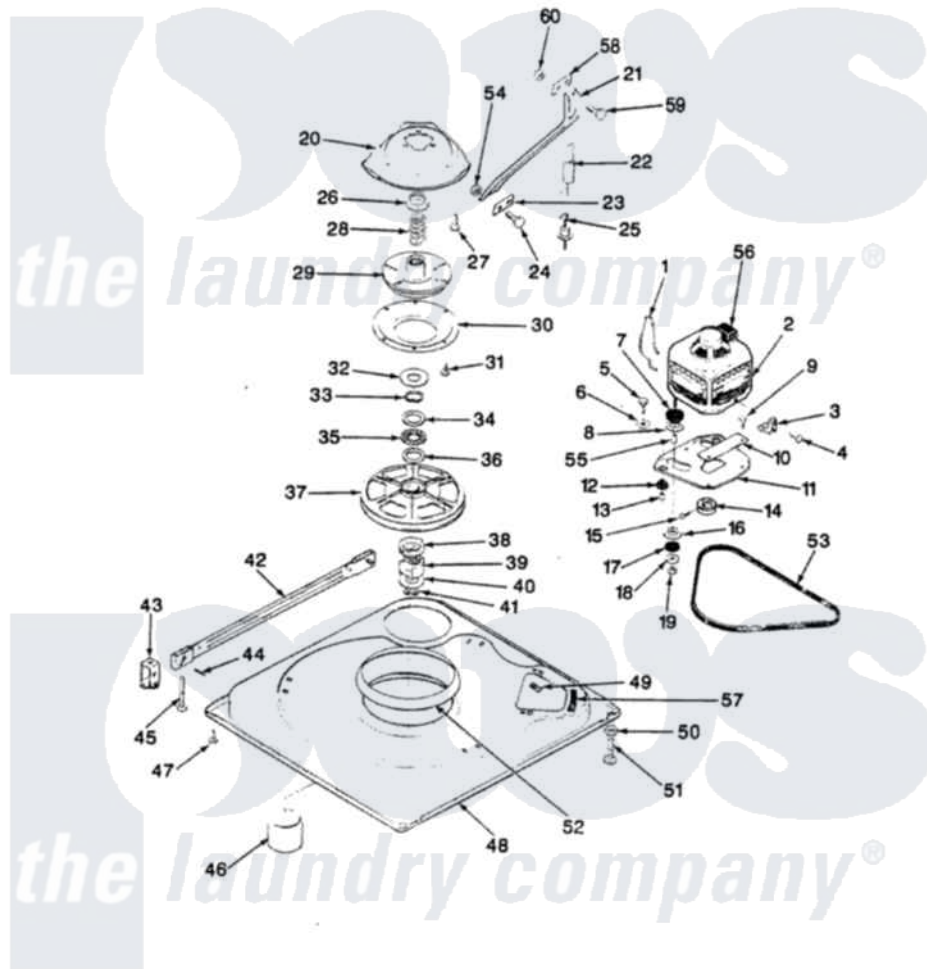

Magic Chef W20JN5 01 - BASE & DRIVE (W20JN5)(REV. E)

SECTION: BASE & DRIVE
MODEL: W20JN-5

Issue Date: 8/98

Magic Chef Residential Magic Chef W20JN5 Washer Parts Parts Diagram 01 - BASE & DRIVE (W20JN5)(REV. E)
Click on the part number to view part

Item	Original Part Number	Replaced By	Status	Part Description
1	35-0235			Spring, Motor Pivot
2	LA-2002		Not Available	MOTOR KIT
"	35-2030		Not Available	MOTOR
3	33-9945			Slide, Foot
4	25-7418	33001178		Back, Tumbler
5	25-7833	21001977		Screw
6	25-7834			Washer, Motor/Base Screw
7	33-9946			Isolator, Motor
8	33-9944	35-3570		Washer, Motor Pivot
9	25-3083	212951		Screw, No.6-32 X 1/4 Inch
10	33-9947		Not Available	DBL.PIVOT SLIDE
11	35-2021	21001783		Plate And Screw Assembly
12	33-9941	35-3646		Isolator, Motor Plate
13	25-7831			Spacer, Mounting
14	35-2124	W10143344		Pulley
15	25-7117			Set Screw