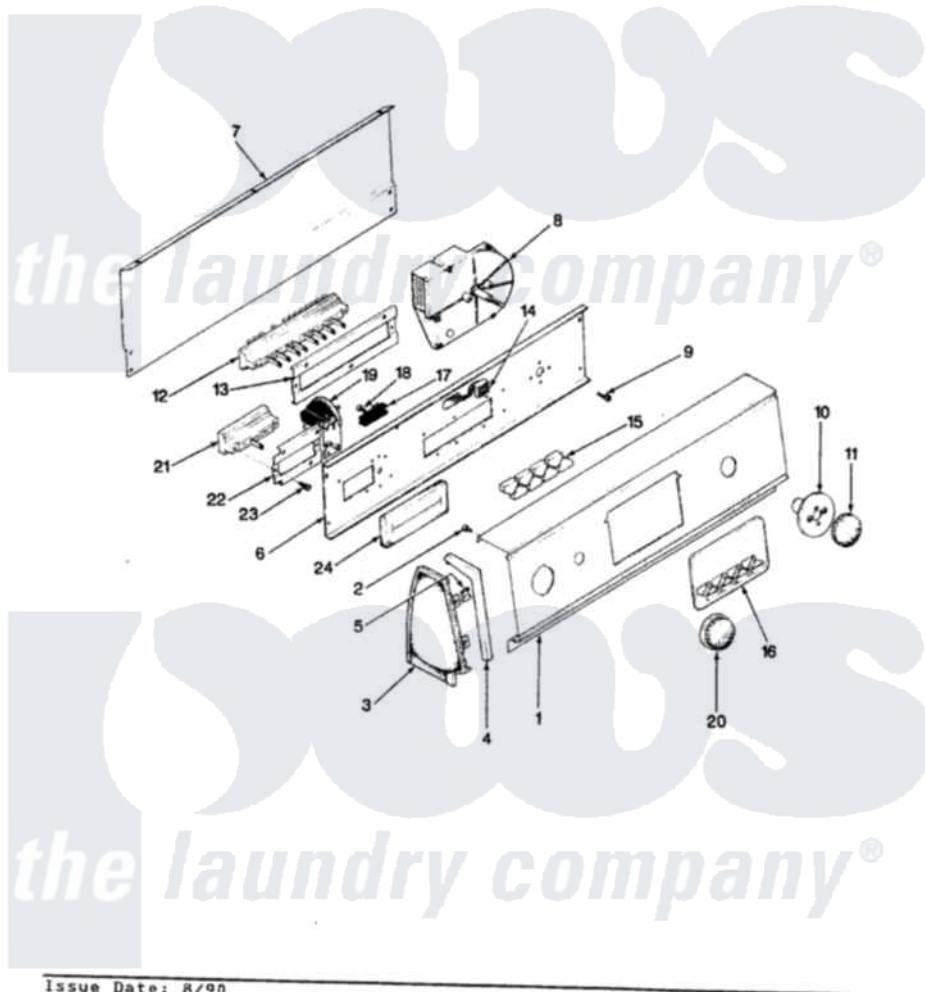

Magic Chef W20JN5 03 - CONTROL PANEL (W20JN5)(REV. E)

SECTION: BACKGUARD
MODEL: W20JN-5

Issue Date: 8/90

Magic Chef Residential Magic Chef W20JN5 Washer Parts Parts Diagram 03 - CONTROL PANEL (W20JN5)(REV. E)
Click on the part number to view part

Item	Original Part Number	Replaced By	Status	Part Description
1	35-2653		Not Available	CONTROL PANEL
2	25-7852			Speedclip, Rr Shld To End Cap
"	25-7435	33002917		Screw, No.10-16
3	25-7649	910187		Screw
"	25-7852			Speedclip, Rr Shld To End Cap
"	25-7851			Speedclip, End Cap To Top
"	35-2487	21001451		Cap- End
"	35-2488	21001452		Cap- End
"	34-9487		Not Available	PLATE, REINFORCEMENT
"	25-7697	25-2219		Screw
"	25-7435	33002917		Screw, No.10-16
"	25-7702			Speedclip, End Cap To Control Panel
"	35-2668	21001453		Cap- End
"	35-2669		Not Available	CAP, END (LT)(WHT)