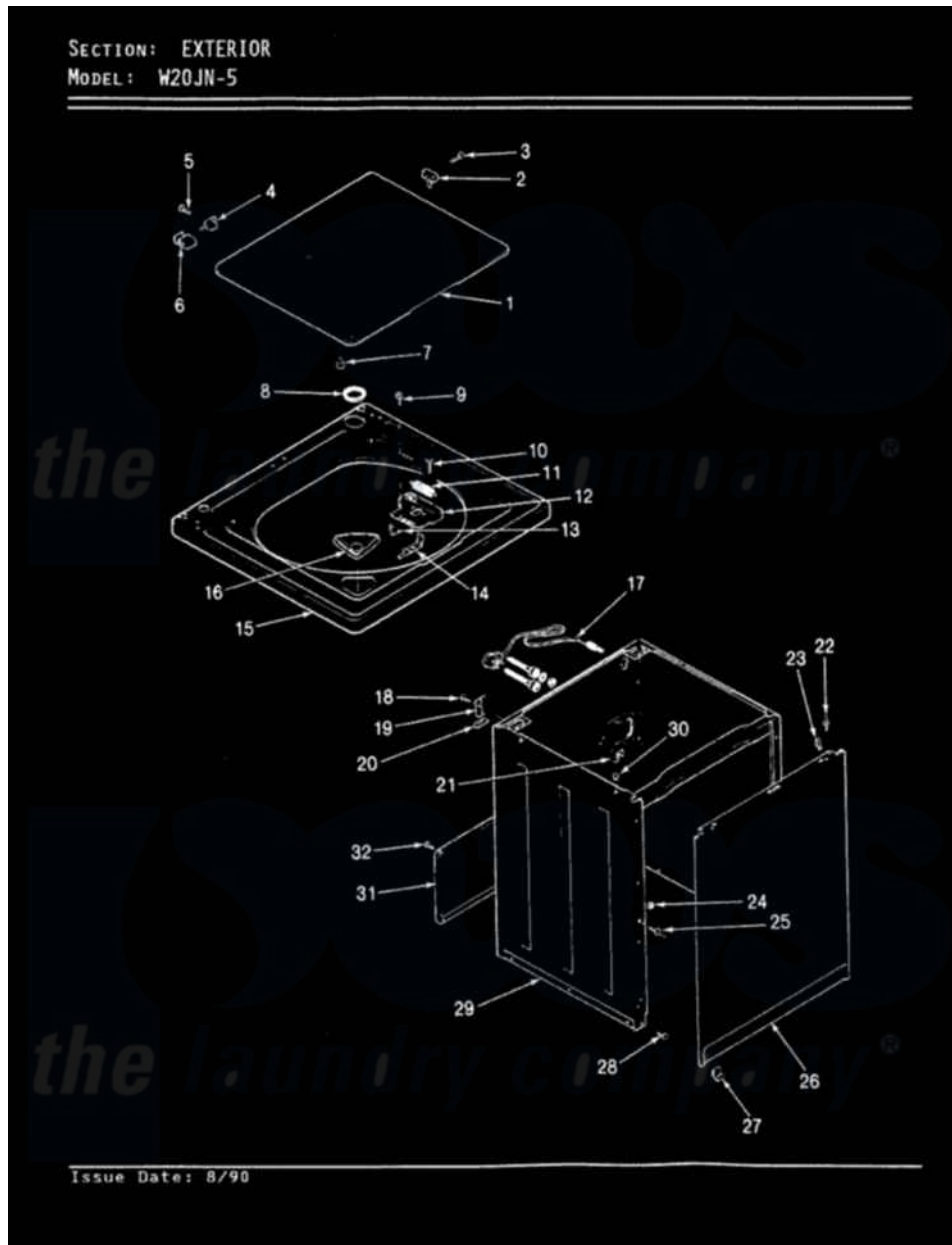

Magic Chef W20JN5 04 - EXTERIOR (W20JN5)(REV. A-D)

Magic Chef Residential Magic Chef W20JN5 Washer Parts Parts Diagram 04 - EXTERIOR (W20JN5)(REV. A-D)
 Click on the part number to view part

Item	Original Part Number	Replaced By	Status	Part Description
1	35-2556	35-2026		Lid
2	25-7436			Nylite Washer
"	43-0057			Actuator, Door Switch
3	25-7438			Screw
4	35-2045			Pin, Hinge
5	25-7893			Screw
6	35-2044			Hinge, Lid
7	35-0581			Bumper, Door
8	35-2063			Bushing, Insulator
9	25-7463	7101P012-60		Screw
10	25-7437	40040701		Screw, Tapping No.6b-20
11	33-9064	12001187		Kit, Lid Switch Assembly
"	33-8911	12001187		Kit, Lid Switch Assembly
12	33-8289	12001187		Kit, Lid Switch Assembly
13	25-7878			Clip
14	33-9063	12001187		Kit, Lid Switch Assembly

15	35-2739		Top, Cabinet
16	33-9906	21001167	Dispenser, Bleach
17	35-0680		Not Available CORD, POWER
18	25-7893		Screw
19	33-7450	35-2846	Hinge, Cabinet Top
20	33-0930		Pad, Top Hinge
21	33-6099		Clamp
22	53-0643		Pin, Locator
23	34-9701		Guide, Cabinet
24	25-0224	3400029	Nut, Adapter Plate
25	53-0643		Pin, Locator
26	35-2084		Panel, Front
27	53-0120		Clip, Front Panel
28	33-2653		Bumper, Cabinet
29	35-2106	21001871	Cabinet
30	33-2653		Bumper, Cabinet
31	35-2108	21001871	Cabinet
32	25-7733	681414	Screw, 10AB X 1/2