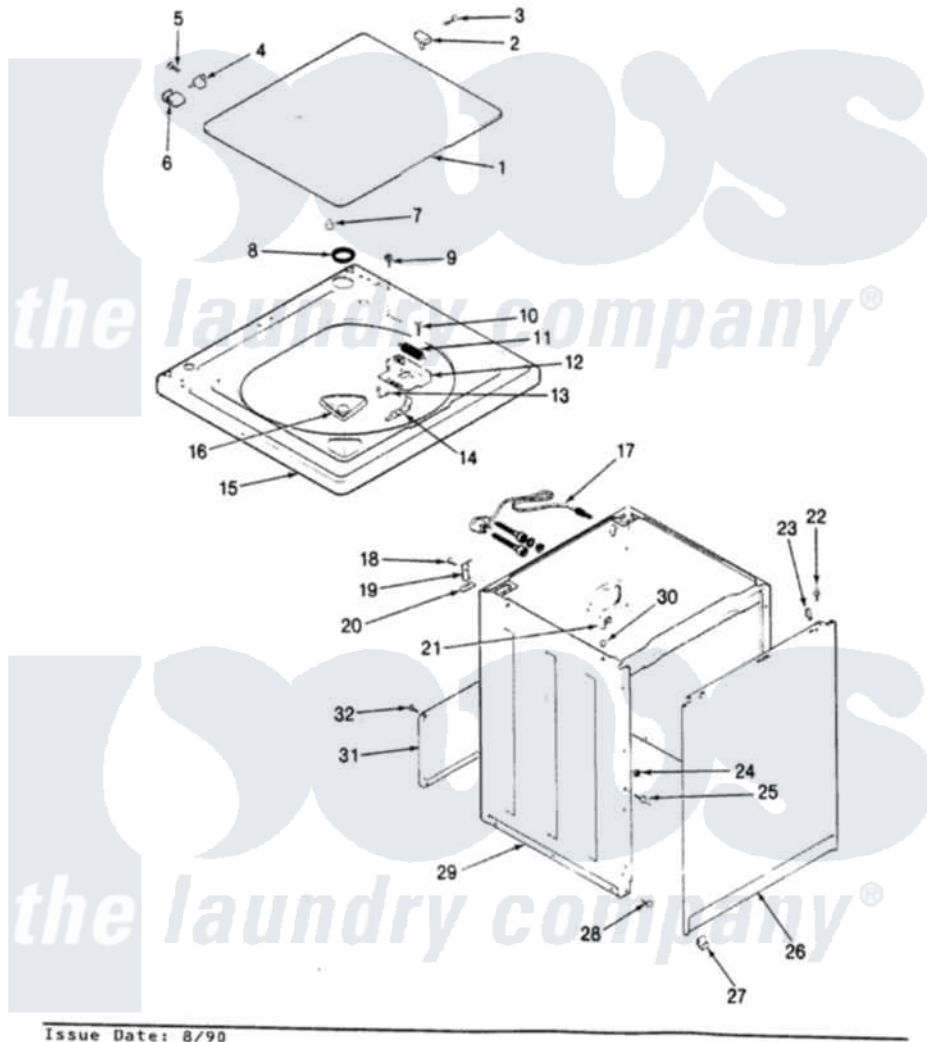

Magic Chef W20JN5 05 - EXTERIOR (W20JN5)(REV. E)

SECTION: EXTERIOR
MODEL: W20JN-5

Issue Date: 8/90

Magic Chef [Residential Magic Chef W20JN5 Washer Parts](#) Parts Diagram 05 - EXTERIOR (W20JN5)(REV. E)
Click on the part number to view part

Item	Original Part Number	Replaced By	Status	Part Description
1	35-2556	35-2026		Lid
2	25-7436			Nylite Washer
"	43-0057			Actuator, Door Switch
3	25-7438			Screw
4	35-2045			Pin, Hinge
5	25-7893			Screw
6	35-2044			Hinge, Lid
7	35-0581			Bumper, Door
8	35-2063			Bushing, Insulator
9	25-7463	7101P012-60		Screw
10	25-7437	40040701		Screw, Tapping No.6b-20
11	33-9064	12001187		Kit, Lid Switch Assembly
"	33-8911	12001187		Kit, Lid Switch Assembly
12	33-8289	12001187		Kit, Lid Switch Assembly
13	25-7878			Clip
14	33-9063	12001187		Kit, Lid Switch Assembly

15	35-2739		Top, Cabinet
16	33-9906	21001167	Dispenser, Bleach
17	35-0680	Not Available	CORD, POWER
18	25-7893		Screw
19	33-7450	35-2846	Hinge, Cabinet Top
20	33-0930		Pad, Top Hinge
21	33-6099		Clamp
22	53-0643		Pin, Locator
23	34-9701		Guide, Cabinet
24	25-0224	3400029	Nut, Adapter Plate
25	53-0643		Pin, Locator
27	53-0120		Clip, Front Panel
28	33-2653		Bumper, Cabinet
29	35-2106	21001871	Cabinet
30	33-2653		Bumper, Cabinet
31	35-2108	21001871	Cabinet
32	25-7733	681414	Screw, 10AB X 1/2