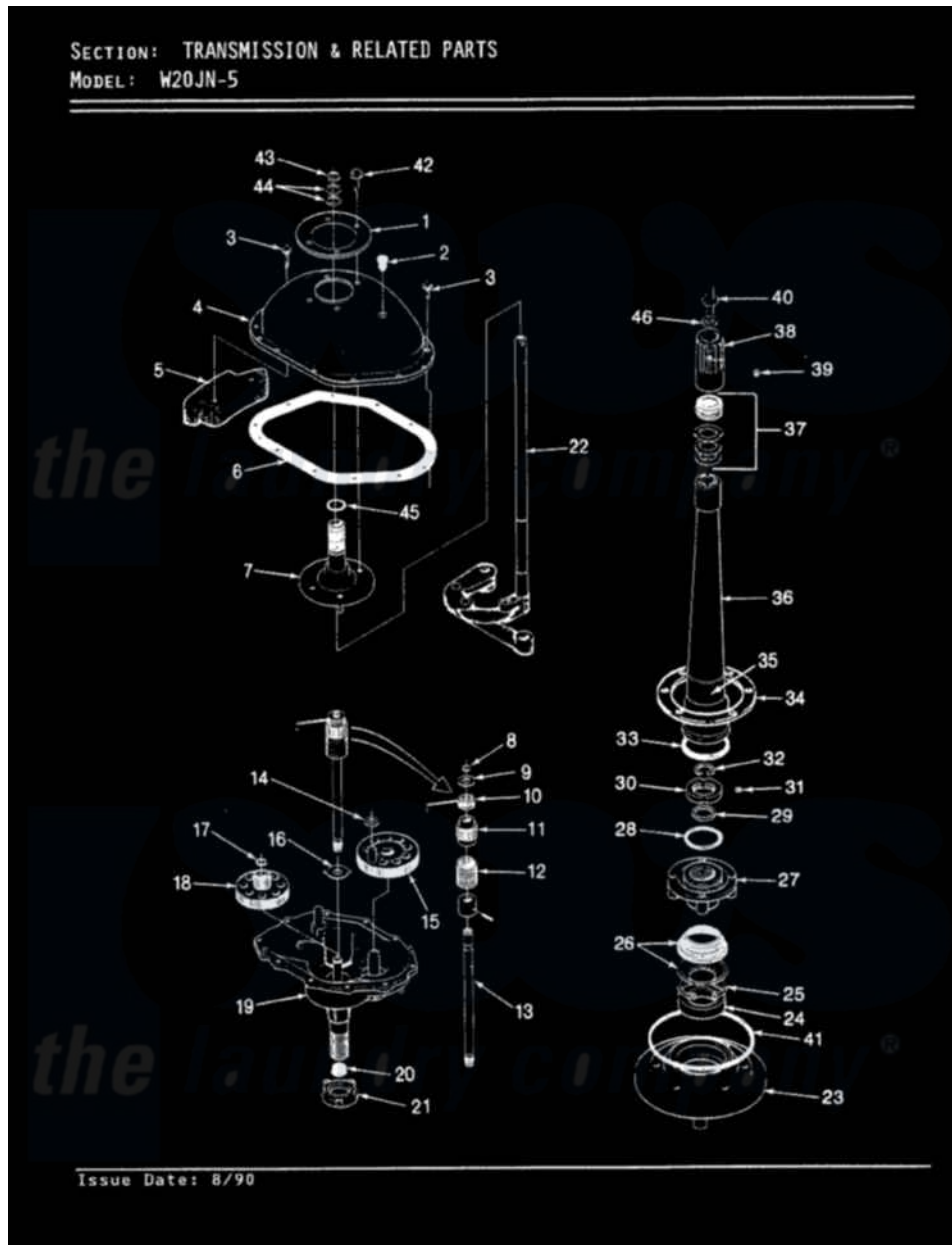

Magic Chef W20JN5 06 - TRANSMISSION (W20JN5)(REV. A-D)

Magic Chef Residential Magic Chef W20JN5 Washer Parts Parts Diagram 06 - TRANSMISSION (W20JN5)(REV. A-D)
Click on the part number to view part

Item	Original Part Number	Replaced By	Status	Part Description
1	LA-2001		Not Available	TRANSMISSION REPLACEMENT KIT
"	33-9893	33-7187		Covr Reinforcmt
2	33-9373		Not Available	OIL FILL PLUG
3	25-7916			Bolt
4	33-4286N			Transmission Cover Kit
5	35-2130		Not Available	COUNTER WEIGHT
6	35-1030		Not Available	GASKET, TRANSMISSION HOUSING
7	33-8763	33-4286N		Transmission Cover Kit
8	25-7847			Ring, Retaining
9	25-7416		Not Available	WASHER, FLAT
10	33-6114	33-6463		Spring
11	35-2001			Pinion, Drive
12	33-3195		Not Available	SPRING
13	35-2116		Not Available	DRIVE SHAFT & HUB ASSY
"	LA-2005			Clutch Assembly Kit

14	25-7091		Thrust Washer
15	35-2043		Crank Gear
16	35-2070		Washer, Steel W/Tabs
"	35-2462	35-3825	Washer, Nylon
"	25-7274		Not Available WASHER, STEEL
17	25-7853	25-7933	Ring, Retaining
18	35-2013	35-0547	Cluster Gear
19	35-2012		Not Available TRANSMISSION HOUSING ASSY
20	35-2010	207843	Lip Seal Repair Kit
21	35-2111	12001562	Bearing Assembly
22	35-0628	35-3573	Linkage As
23	35-2059	35-2450	Housing Assembly, Bearing And Seal
24	35-2205		Bearing, Spin
25	25-7849		Retaining Ring
26	33-7224N		Tub Seal Assembly
27	33-9987		Not Available BASKET HUB ASM
28	35-2061		Gasket, Tub To Housing
29	25-7722	33-4293N	Gasket Kit
30	33-9507	33-9504	Locknut
31	25-7120		Set Screw
32	25-7848		Retaining Ring
33	33-8718		Gasket
34	35-0930		Gasket
35	33-6790		Bearing, Agitator
36	33-4283N		Not Available CENTERPOST KIT
37	33-7806N		Seal Assembly
38	33-9729		Not Available DRIVE BLOCK ASM
39	25-7378		Set Screw
40	33-6817		Stud
41	35-2060		Seal, Tub To Housing
42	25-7359		Screw
43	25-7848		Retaining Ring
44	25-7057		Washer, Flat
45	25-7722	33-4293N	Gasket Kit
46	25-7316		Flat Washer