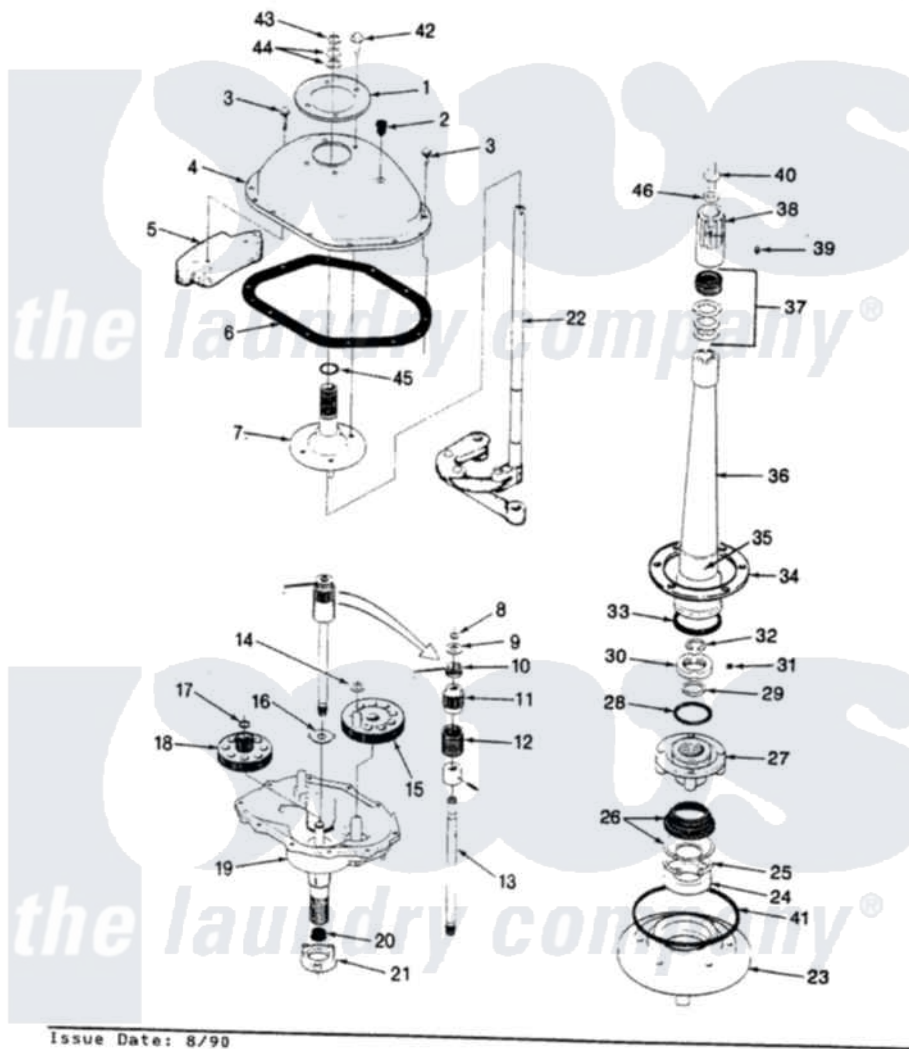

Magic Chef W20JN5 07 - TRANSMISSION (W20JN5)(REV. E)

SECTION: TRANSMISSION & RELATED PARTS
 MODEL: W20JN-5

Issue Date: 8/90

Magic Chef [Residential Magic Chef W20JN5 Washer Parts](#) Parts Diagram 07 - TRANSMISSION (W20JN5)(REV. E)
 Click on the part number to view part

Item	Original Part Number	Replaced By	Status	Part Description
1	33-9893	33-7187		Covr Reinforcmt
2	35-2621			Plug, Oil Fill
3	25-7916			Bolt
4	35-2620		Not Available	COVER, TRANSMISSION
5	35-2642			Counterweight
6	35-1030		Not Available	GASKET, TRANSMISSION HOUSING
7	33-2654		Not Available	AGITATOR SCRUBBER
8	25-7847			Ring, Retaining
9	25-7416		Not Available	WASHER, FLAT
10	33-6114	33-6463		Spring
11	35-2001			Pinion, Drive
12	33-3195		Not Available	SPRING
13	LA-2005			Clutch Assembly Kit
"	35-2116		Not Available	DRIVE SHAFT & HUB ASSY
14	25-7091			Thrust Washer
15	35-2631		Not Available	GEAR, CRANK

16	35-2070		Washer, Steel W/Tabs
"	35-2462	35-3825	Washer, Nylon
"	25-7274		Not Available
17	25-7853	25-7933	WASHER, STEEL
18	35-2527		Ring, Retaining
19	35-2640		Gear, Cluster
20	35-2010	207843	TRANSMISSION HOUSING
21	35-2111	12001562	Lip Seal Repair Kit
22	35-2637		Bearing Assembly
23	35-2059	35-2450	Not Available
24	35-2205		LINKAGE ASSY
25	25-7849		Housing Assembly, Bearing And Seal
26	33-7224N		Bearing, Spin
27	33-9987		Retaining Ring
28	35-2061		Tub Seal Assembly
29	25-7722	33-4293N	Not Available
30	33-9507	33-9504	BASKET HUB ASM
31	25-7120		Gasket, Tub To Housing
32	25-7848		Gasket Kit
33	33-8718		Locknut
34	35-0930		Set Screw
35	33-6790		Retaining Ring
36	33-4283N		Gasket
37	33-7806N		Gasket
38	33-9729		Bearing, Agitator
39	25-7378		Not Available
40	33-6817		CENTERPOST KIT
41	35-2060		Seal Assembly
42	25-7359		Not Available
43	25-7848		DRIVE BLOCK ASM
44	25-7057		Set Screw
45	25-7722	33-4293N	Stud
46	25-7316		Seal, Tub To Housing
47	LA-2001		Screw
			Retaining Ring
			Washer, Flat
			Gasket Kit
			Flat Washer
			TRANSMISSION REPLACEMENT KIT