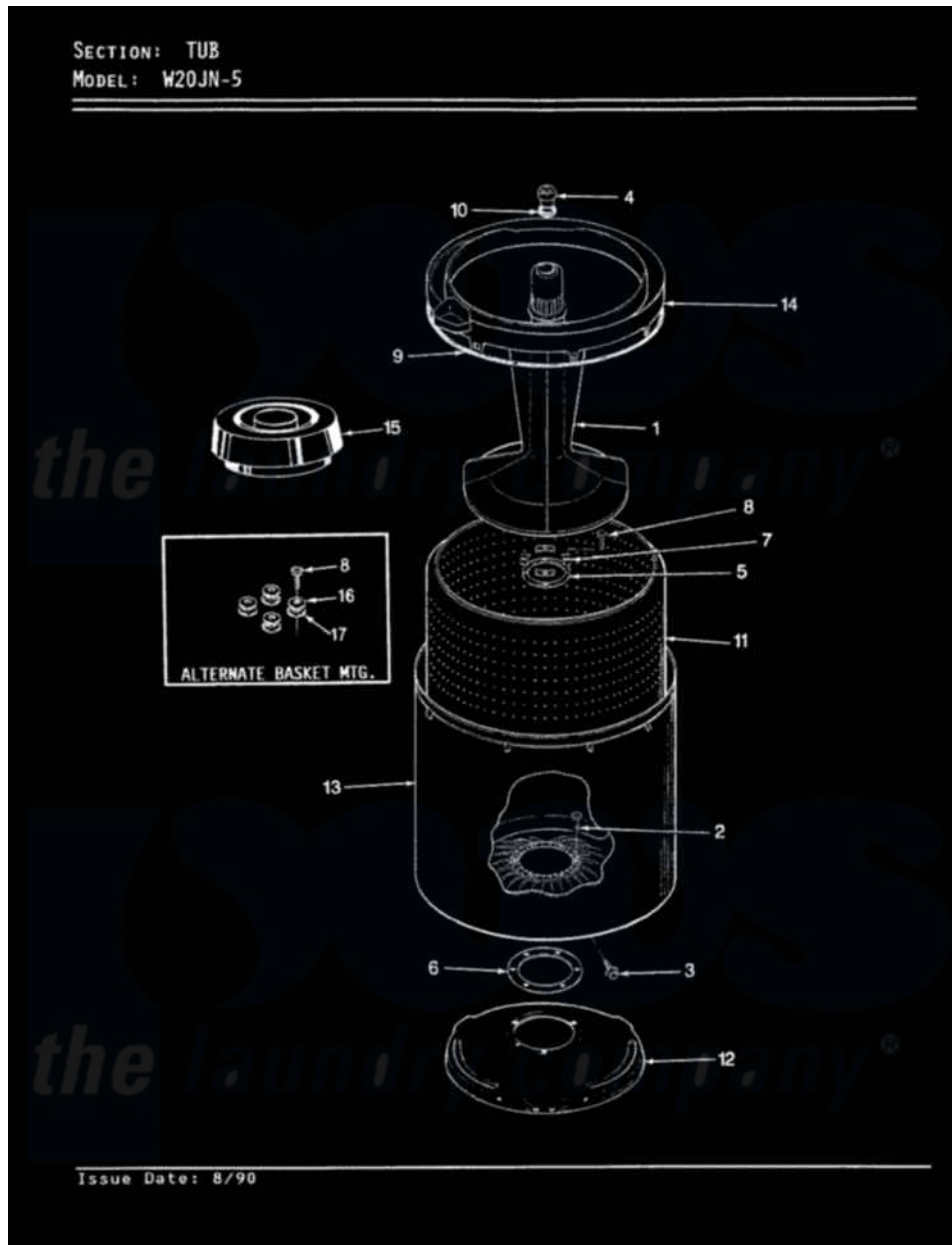

# Magic Chef W20JN5 08 - TUB (W20JN5)(REV. A-D)

Magic Chef Residential Magic Chef W20JN5 Washer Parts Parts Diagram 08 - TUB (W20JN5)(REV. A-D)  
 Click on the part number to view part

Item	Original Part Number	Replaced By	Status	Part Description
1	35-2456	<a href="#">33-4352</a>		Agitator
2	35-2062	<a href="#">21001063</a>		Screw, Shoulder
3	25-7914	<a href="#">22002933</a>		Screw
4	<a href="#">33-6241</a>			Cap
5	<a href="#">33-8959</a>			Gasket
6	<a href="#">35-2061</a>			Gasket, Tub To Housing
7	33-8799		Not Available	REINF PLATE
8	25-7783	<a href="#">4356852</a>		Screw
9	<a href="#">35-2328</a>			Seal, Tub Top
10	<a href="#">25-7330</a>			Rubber Washer
11	35-2508		Not Available	BASKET WHITE
12	35-2529		Not Available	TUB SUPPORT
13	<a href="#">35-2038</a>			Tub
14	35-2262		Not Available	SHIELD, TUB TOP
"	35-2034		Not Available	TOP, TUB
15	<a href="#">35-2550</a>			Dispenser, Rinse