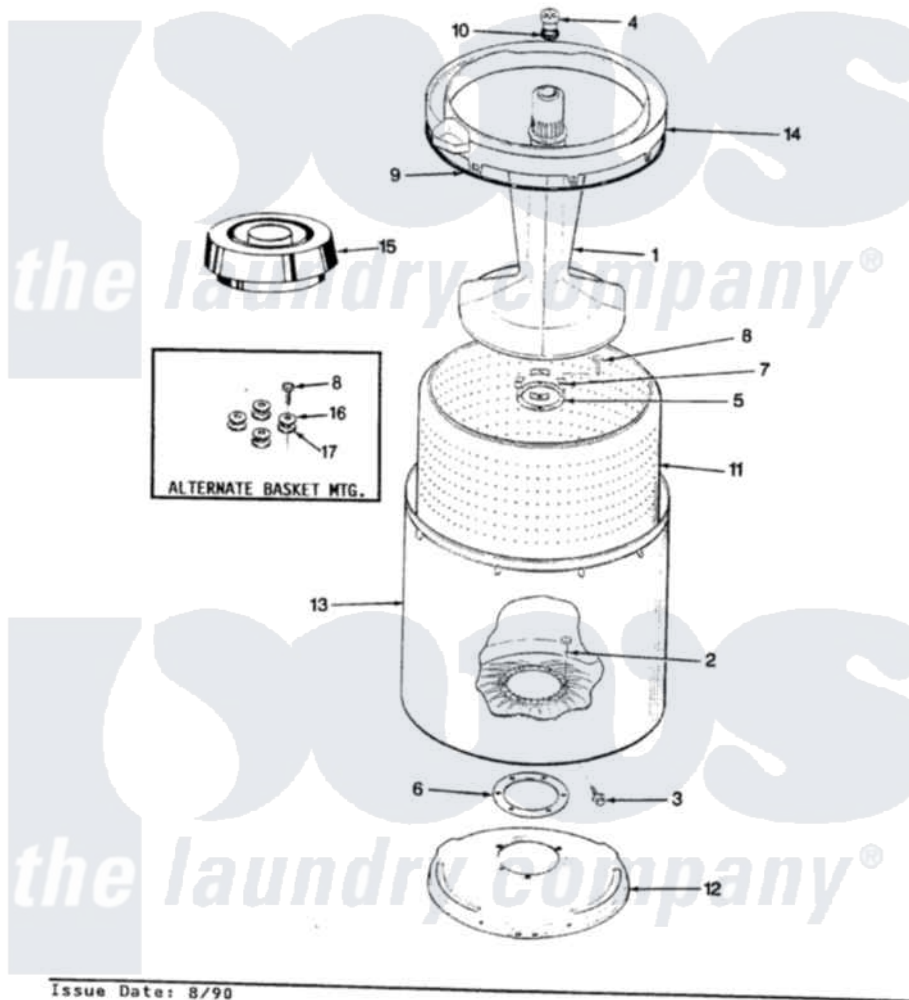

Magic Chef W20JN5 09 - TUB (W20JN5)(REV. E)

SECTION: TUB  
MODEL: W20JN-5

Magic Chef Residential Magic Chef W20JN5 Washer Parts Parts Diagram 09 - TUB (W20JN5)(REV. E)  
Click on the part number to view part

Item	Original Part Number	Replaced By	Status	Part Description
1	35-2456	<a href="#">33-4352</a>		Agitator
2	35-2062	<a href="#">21001063</a>		Screw, Shoulder
3	25-7914	<a href="#">22002933</a>		Screw
4	<a href="#">33-6241</a>			Cap
5	<a href="#">33-8959</a>			Gasket
6	<a href="#">35-2061</a>			Gasket, Tub To Housing
7	33-8799		Not Available	REINF PLATE
8	25-7783	<a href="#">4356852</a>		Screw
9	<a href="#">35-2328</a>			Seal, Tub Top
10	<a href="#">25-7330</a>			Rubber Washer
11	35-2508		Not Available	BASKET WHITE
12	35-2529		Not Available	TUB SUPPORT
13	<a href="#">35-2038</a>			Tub
14	35-2262		Not Available	SHIELD, TUB TOP
"	35-2034		Not Available	TOP, TUB
15	<a href="#">35-2550</a>			Dispenser, Rinse