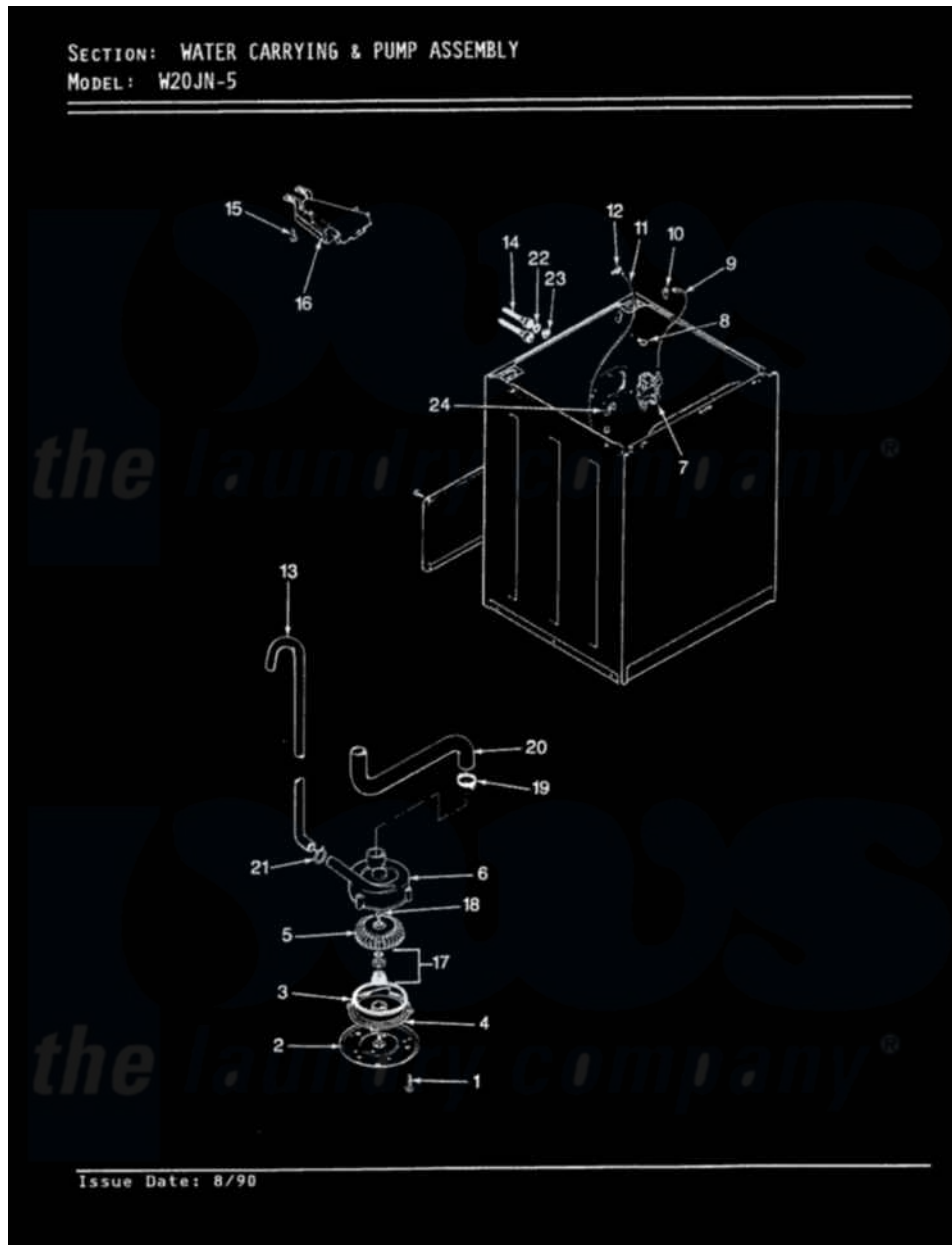

Magic Chef W20JN5 11 - WATER CARRYING (W20JN5)(REV. A-D)

Magic Chef [Residential Magic Chef W20JN5 Washer Parts](#) Parts Diagram 11 - WATER CARRYING (W20JN5)(REV. A-D)

[Click on the part number to view part](#)

Item	Original Part Number	Replaced By	Status	Part Description
1	25-7405	3196164		Screw
2	33-6035		Not Available	PLATE & PULLEY ASSY.
3	33-6032			Gasket
4	35-2058			Base, Pump
5	35-2057	35-6465		Pump Assem
6	35-2099	35-6465		Pump Assem
"	35-2056		Not Available	HOUSING, PUMP
7	25-7220			Clip, Cabinet Top
"	35-2376	35-2374N		Valve, Water
8	25-7867	596669		Clamp, Manifold
9	35-2378	12002749		Hose, Flume Kit
10	25-7867	596669		Clamp, Manifold
11	35-2261		Not Available	PAD, PRESSURE SWITCH HOSE
"	35-2321	21001748		Hose, Pressure Switch
12	33-6099			Clamp

13	33-9436	211704		Hose, Drain
14	33-7046	89503		Hose-Inlet
"	35-0873	76313		Hosefill
15	25-3092	90767		Screw, 8A X 3/8 HeX Washer Head Tapping
16	35-2051	21001760		Flume Assembly / Water Diverter
17	35-0707			Seal, Seat And "O" Ring
18	25-7894	W10001180		Screw
19	25-6069		Not Available	CORBIN CLAMP
20	35-2131		Not Available	HOSE, SUMP TO PUMP
21	25-7080	285655		Clamp, Hose
22	25-7048			Washer
23	33-7313	33-4264N		Strainer And Washer Kit
24	LA-2008			Water Seal And Gasket Kit
"	25-7796	596669		Clamp, Manifold