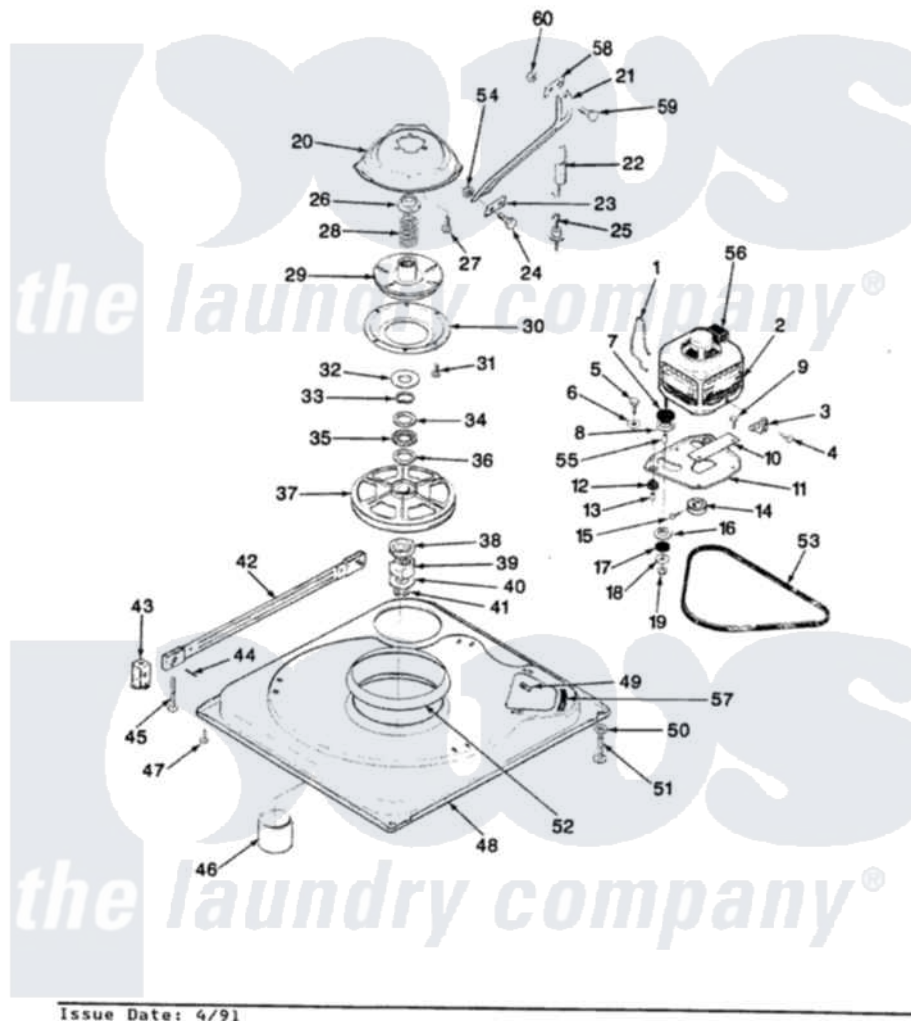

Magic Chef W20JN5S 01 - BASE & DRIVE

SECTION: BASE & DRIVE
MODEL: W20JN-5S

Magic Chef [Residential Magic Chef W20JN5S Washer Parts](#) Parts Diagram 01 - BASE & DRIVE
Click on the part number to view part