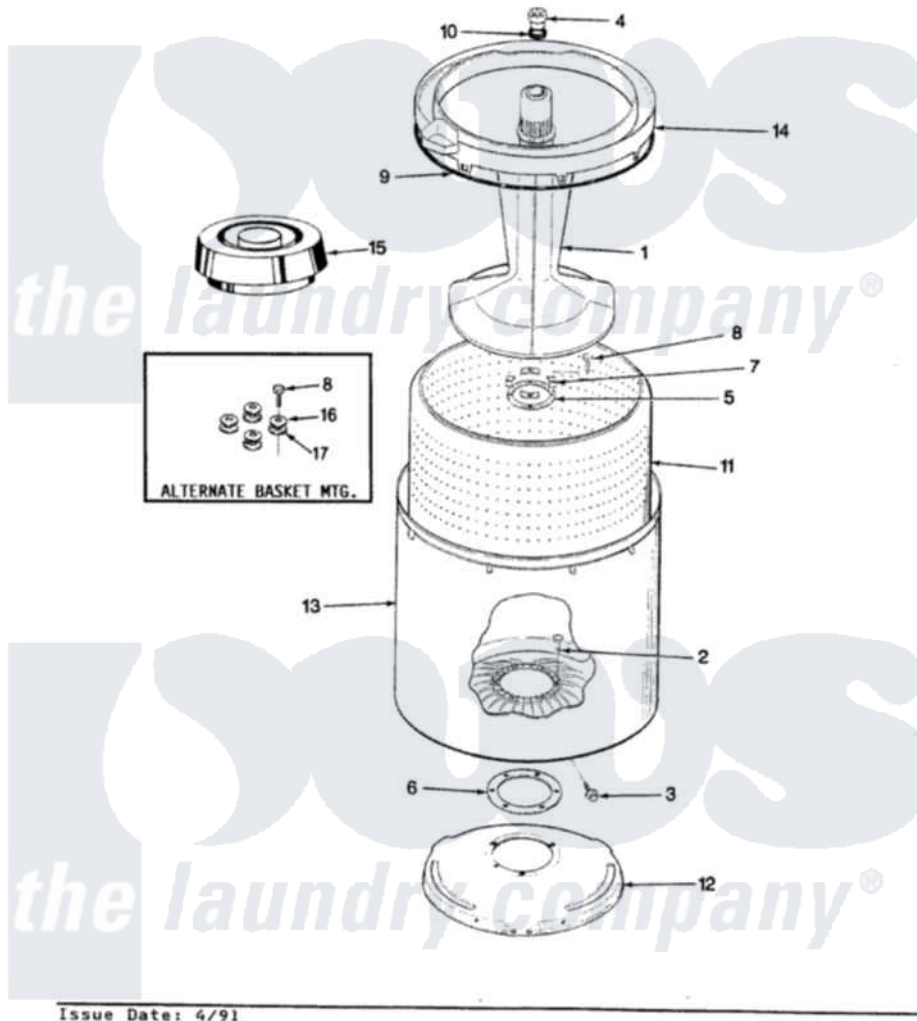

Magic Chef W20JN5S 09 - TUB

SECTION: TUB
MODEL: W20JN-5S

Issue Date: 4/91

Magic Chef [Residential Magic Chef W20JN5S Washer Parts](#) Parts Diagram 09 - TUB
Click on the part number to view part

Item	Original Part Number	Replaced By	Status	Part Description
1	35-2456	33-4352		Agitator
2	35-2062	21001063		Screw, Shoulder
3	25-7914	22002933		Screw
4	33-6241			Cap
5	33-8959			Gasket
6	35-2061			Gasket, Tub To Housing
7	33-8799		Not Available	REINF PLATE
8	25-7783	4356852		Screw
9	35-2328			Seal, Tub Top
10	25-7330			Rubber Washer
11	35-2508		Not Available	BASKET WHITE
12	35-2529		Not Available	TUB SUPPORT
13	35-2038			Tub
14	35-2262		Not Available	SHIELD, TUB TOP
"	35-2034		Not Available	TOP, TUB
15	35-2550			Dispenser, Rinse